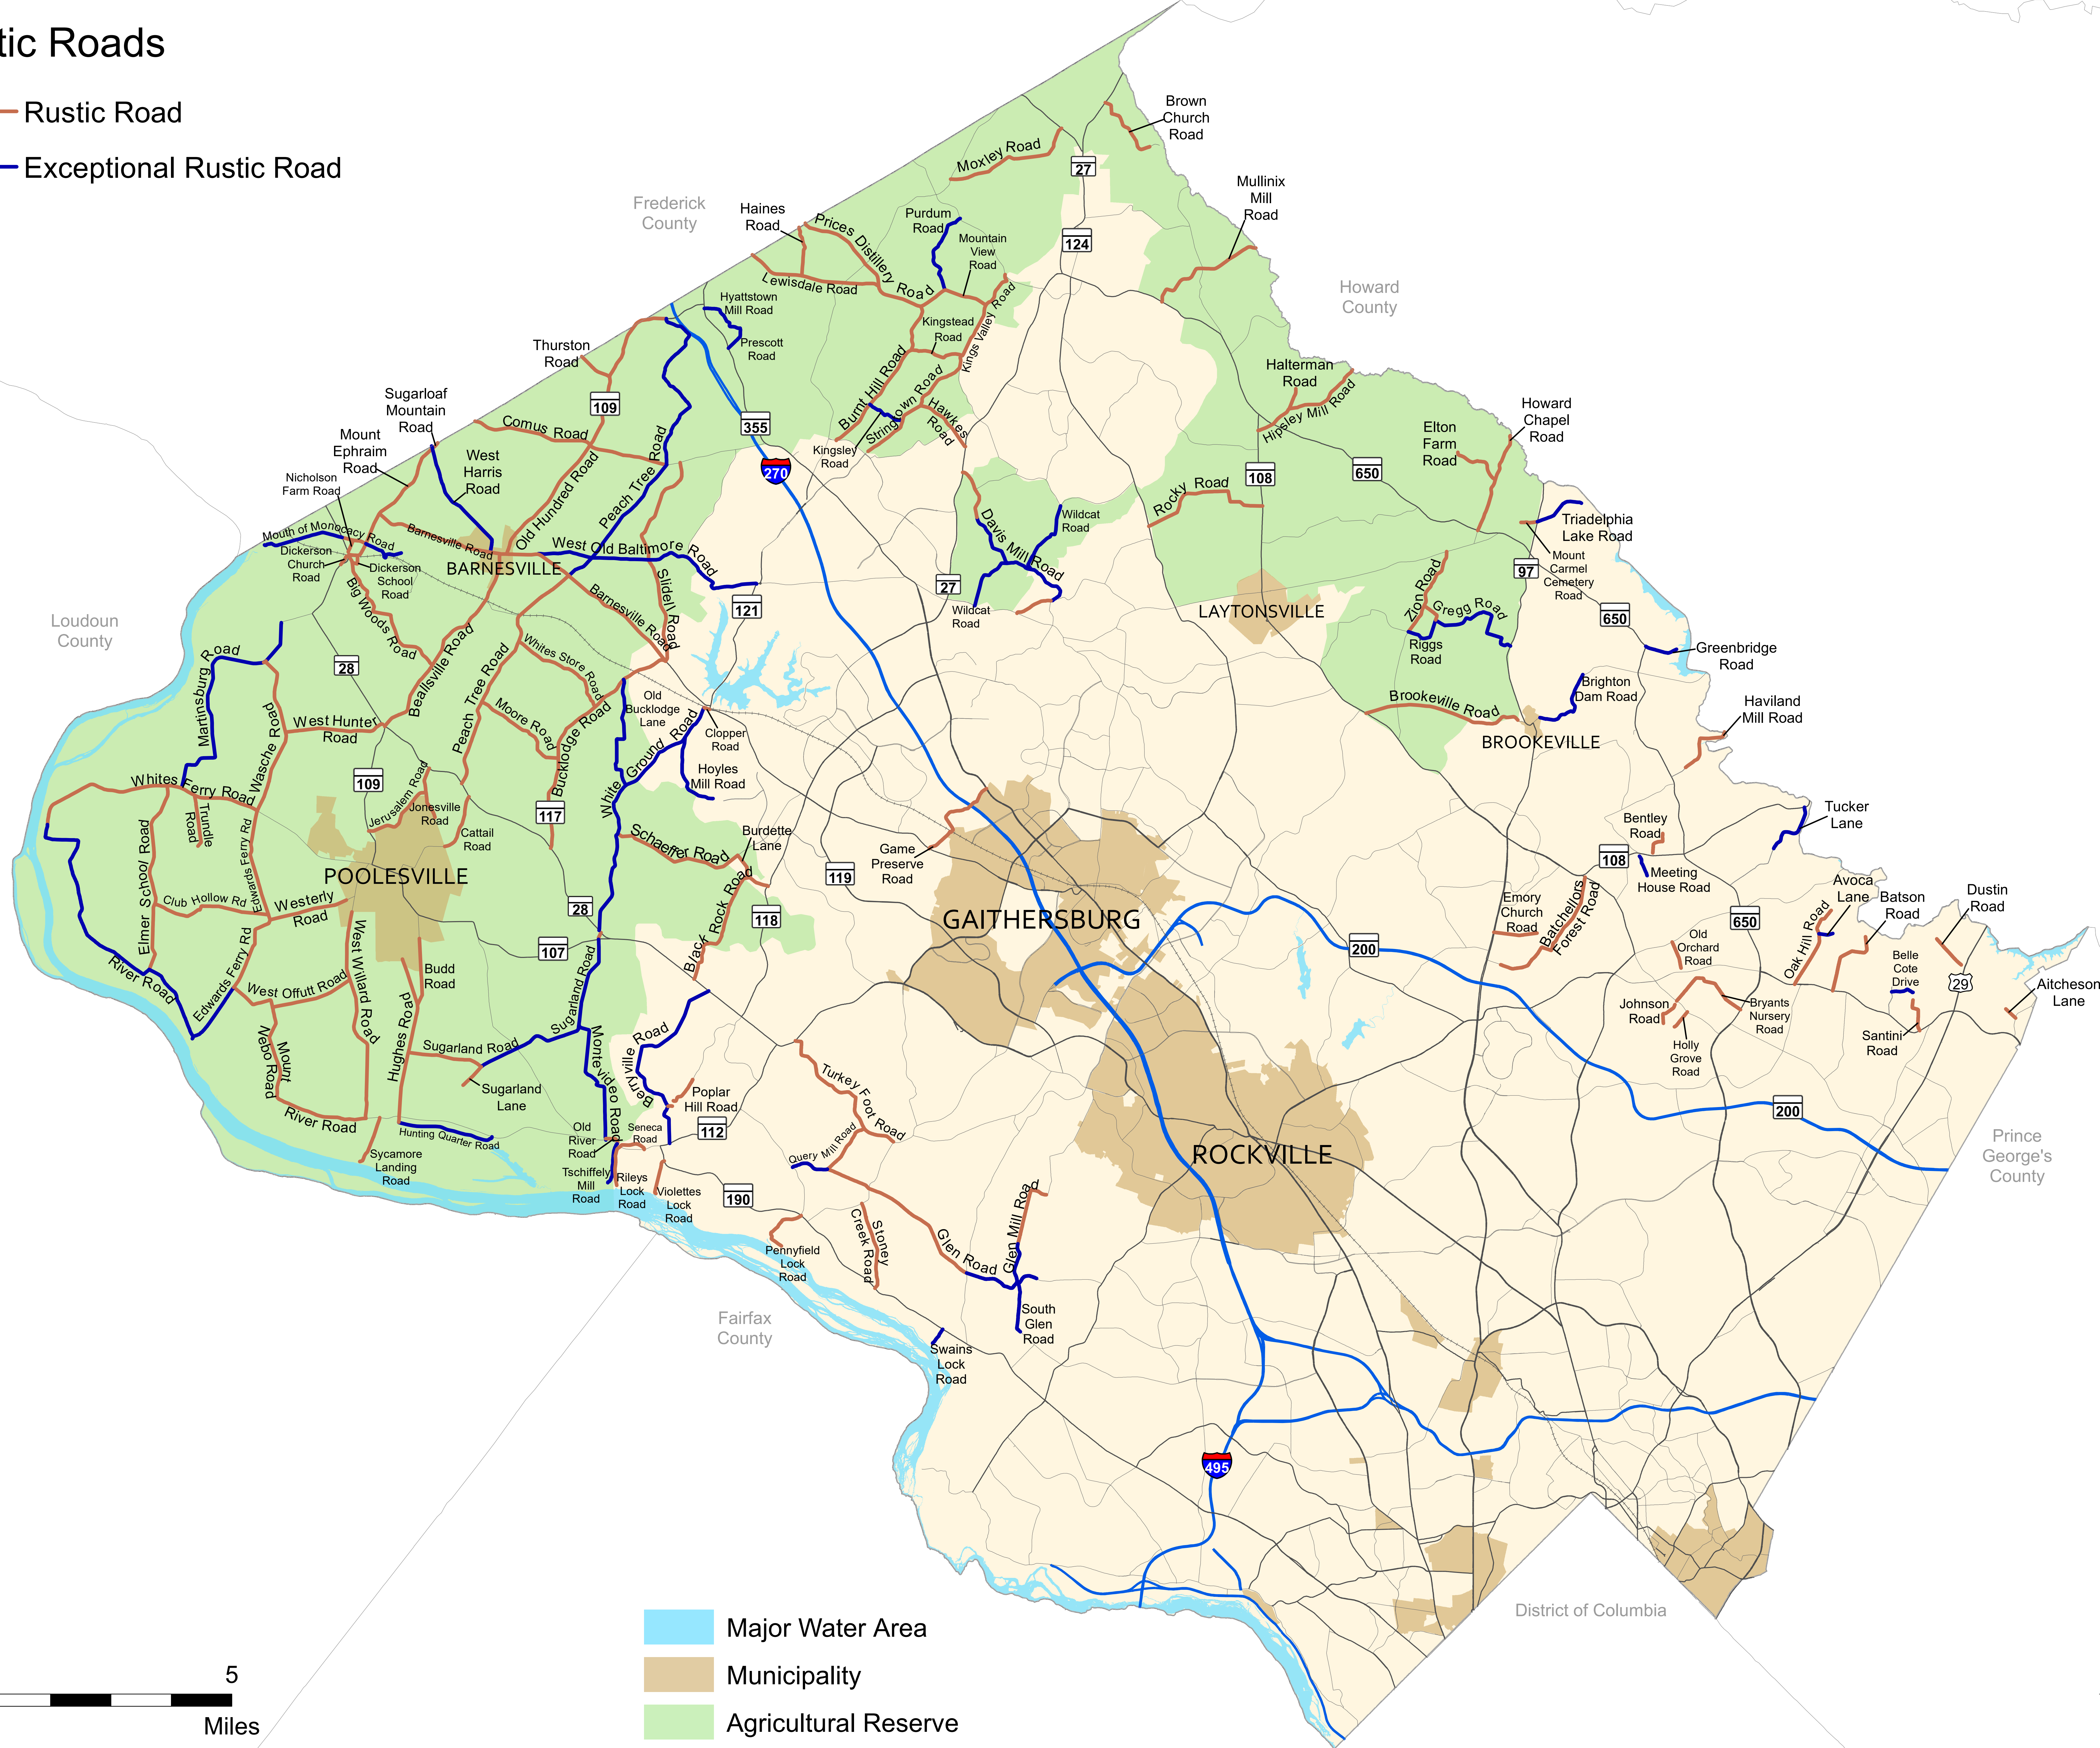

Rustic Roads

- Rustic Road
- Exceptional Rustic Road

- Major Water Area
- Municipality
- Agricultural Reserve

0 5
Miles