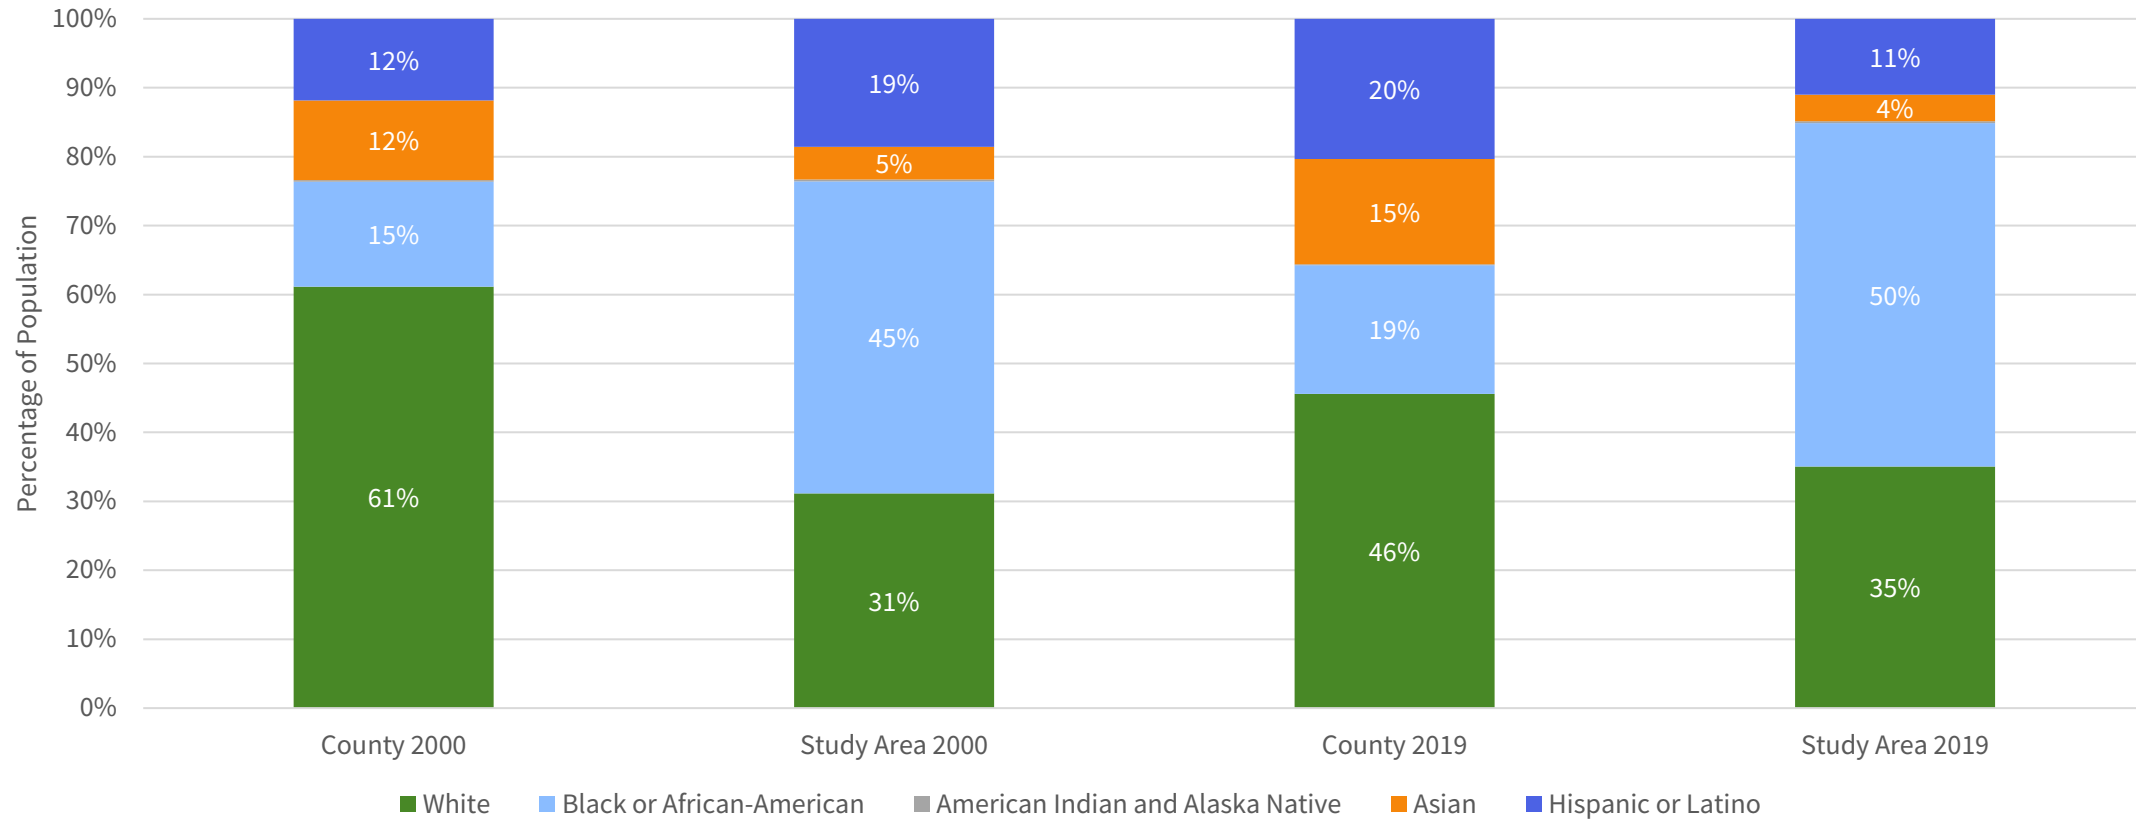

Study Area - Race and Ethnicity

Source: 2010 US Census and 2015-2019 ACS