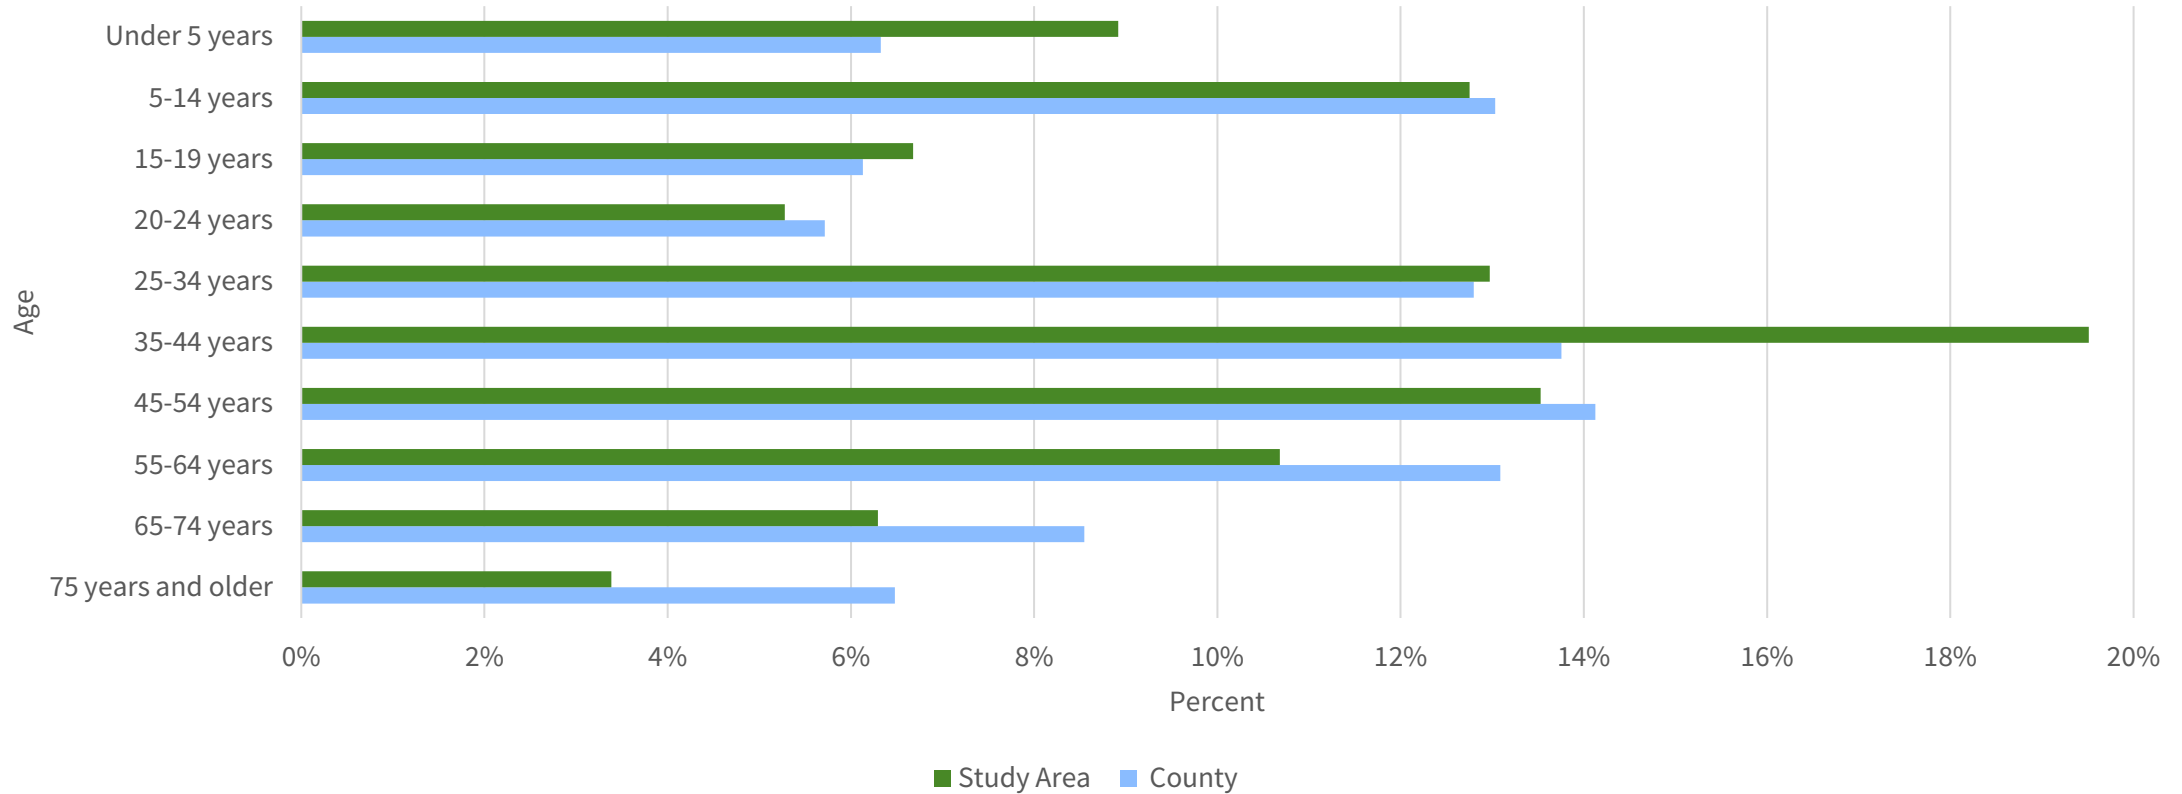

Study Area - Age Distribution

Source: 2015-2019 ACS