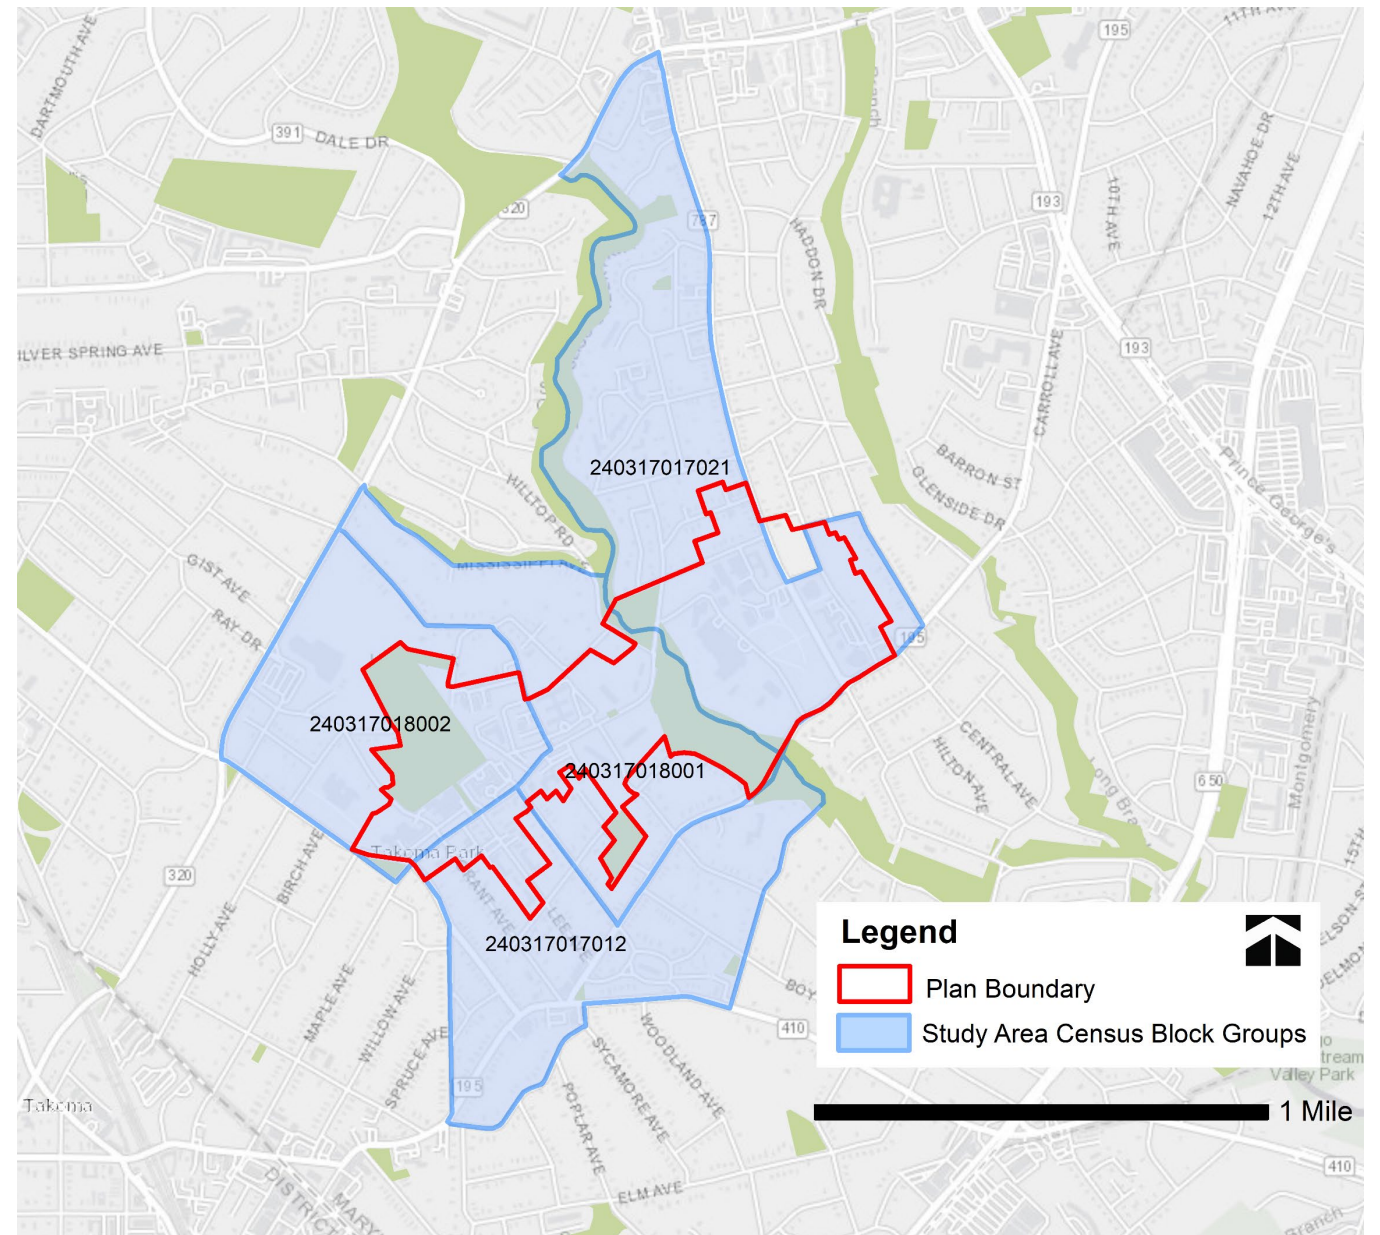

# **Demographics**

**Takoma Park**  
MINOR MASTER PLAN AMENDMENT

# Who Lives Here?

Demographics

# Study Area

- Total population: 7,770
- Households: 2,943

# Study Area - Age Distribution

Source: 2015-2019 ACS