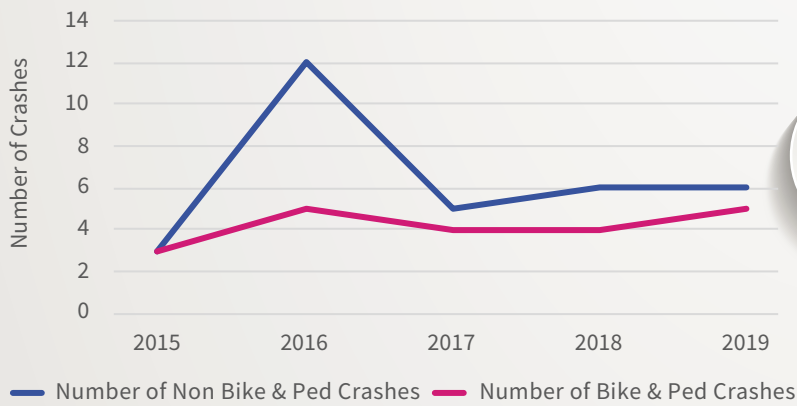

CORRIDOR METRICS

Randolph Rd

Transit Coverage

Bicycle Facility Type Totals (Miles)

Number of Serious and Fatal Crashes

Average Weekday Travel Time