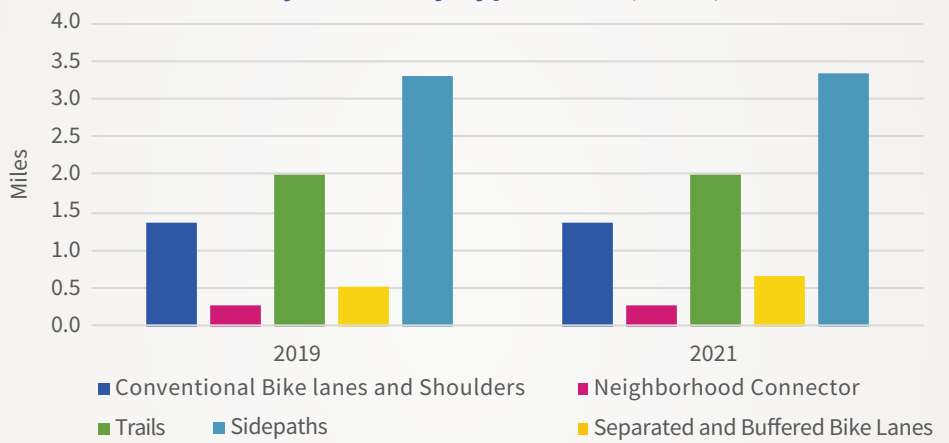

CORRIDOR METRICS

Randolph Rd

Transit Coverage

Bicycle Facility Type Totals (Miles)

Number of Serious and Fatal Crashes

Average Weekday Travel Time