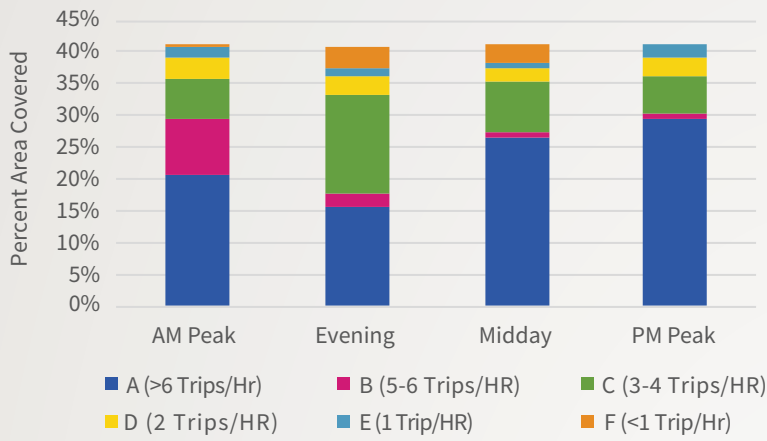

CORRIDOR METRICS

Randolph Rd

Transit Coverage

Bicycle Facility Type Totals (Miles)

Number of Serious and Fatal Crashes

Average Weekday Travel Time