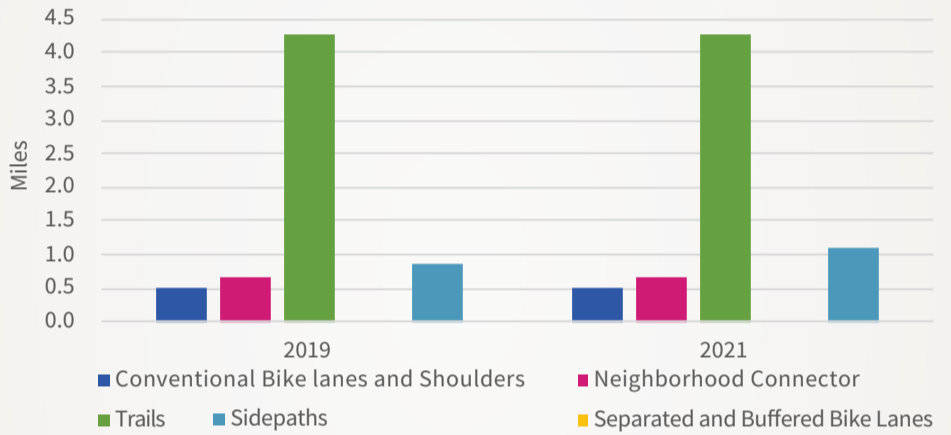

CORRIDOR METRICS

Veirs Mill Road

Transit Coverage

Bicycle Facility Type Totals (Miles)

Number of Serious and Fatal Crashes

Average Weekday Travel Time