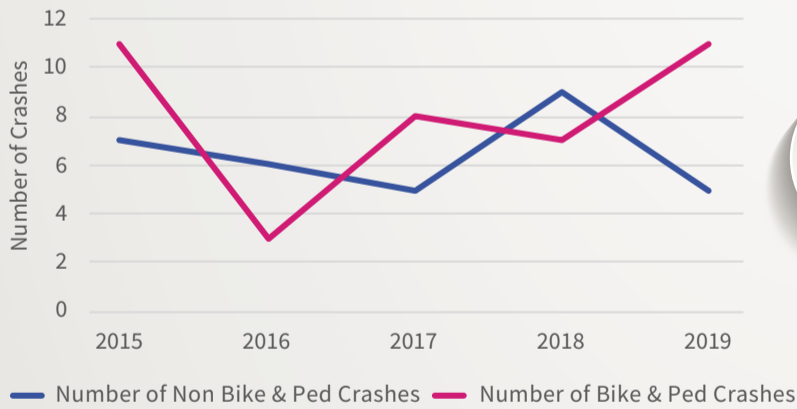

CORRIDOR METRICS

Veirs Mill Road

Transit Coverage

Bicycle Facility Type Totals (Miles)

Number of Serious and Fatal Crashes

Average Weekday Travel Time