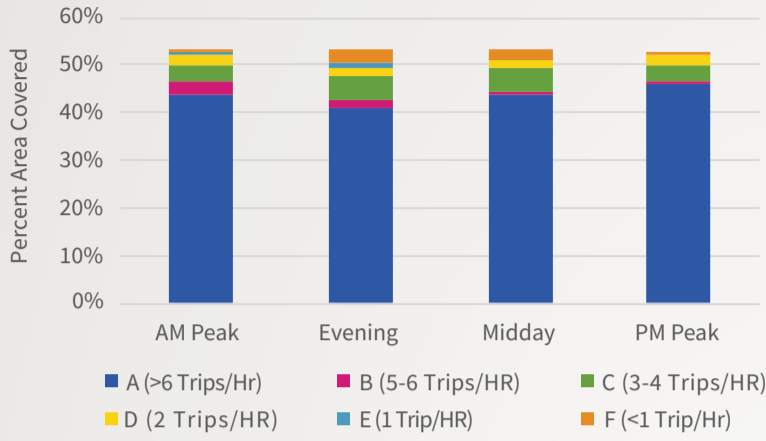

CORRIDOR METRICS

Veirs Mill Road

Transit Coverage

Bicycle Facility Type Totals (Miles)

Number of Serious and Fatal Crashes

Average Weekday Travel Time