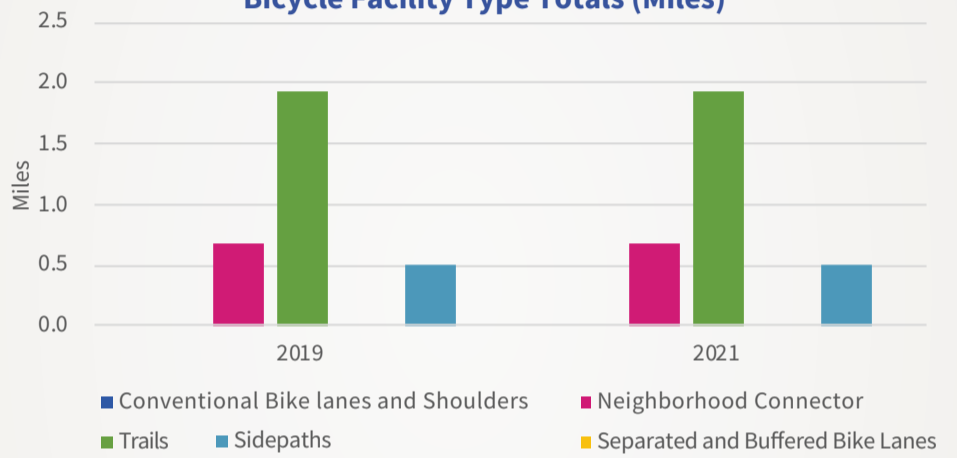

CORRIDOR METRICS

Connecticut Avenue | Aspen Hill to District of Columbia Boundary

Transit Coverage

Bicycle Facility Type Totals (Miles)

Number of Serious and Fatal Crashes

Average Weekday Travel Time