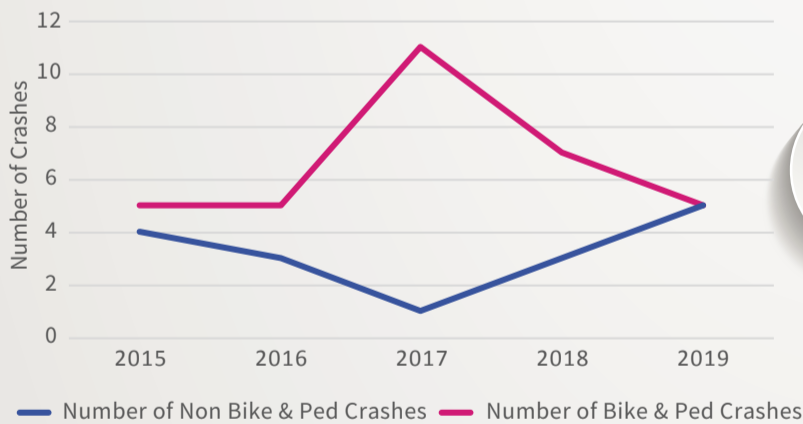

CORRIDOR METRICS

Connecticut Avenue | Aspen Hill to District of Columbia Boundary

Transit Coverage

Bicycle Facility Type Totals (Miles)

Number of Serious and Fatal Crashes

Average Weekday Travel Time