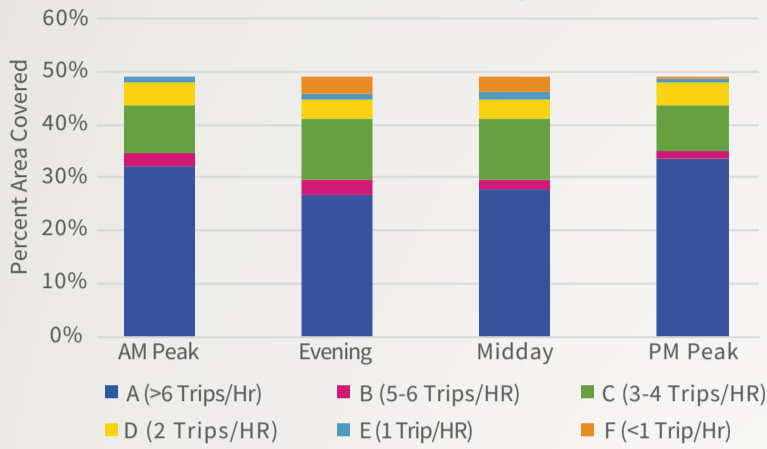

CORRIDOR METRICS

Connecticut Avenue | Aspen Hill to District of Columbia Boundary

Transit Coverage

Bicycle Facility Type Totals (Miles)

Number of Serious and Fatal Crashes

Average Weekday Travel Time