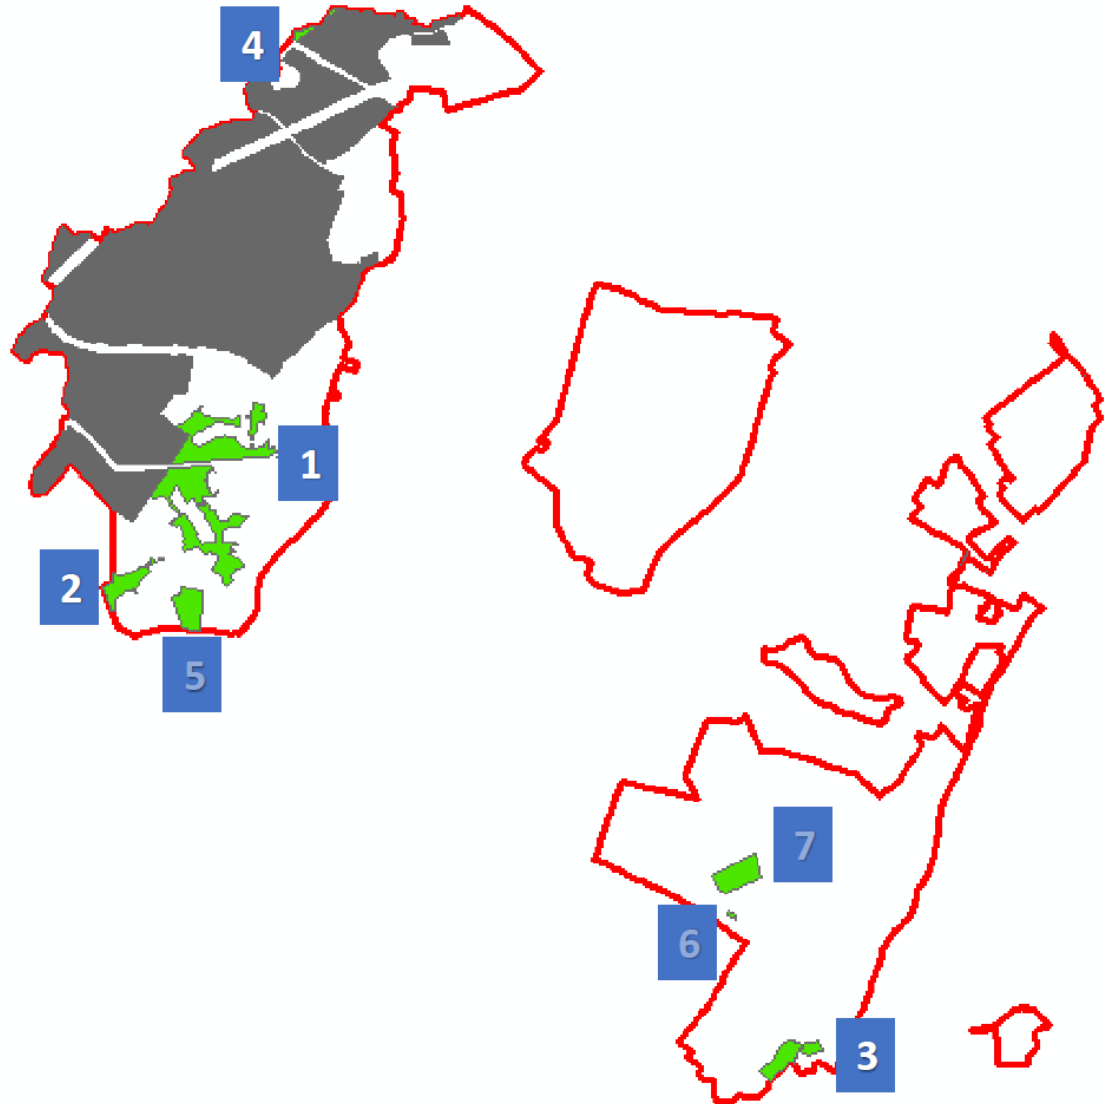

There are seven existing or planned parks within the 2010 *Great Seneca Science Corridor Master Plan* area. Three of the seven are within the Life Sciences Center: the Gaithersburg West Local Park, the LSC West Urban Park, and the LSC West Local Park. There are no plans for changes or improvements to the parks in the plan area.

### Montgomery Parks within the 2010 Plan area

- |  |  |
|--|--|
| 1) Quince Orchard Valley Neighborhood Park         | 5) Gaithersburg West Local Park (proposed) |
| 2) Orchard Neighborhood Park                       | 6) LSC West Urban Park (proposed)          |
| 3) Traville Local Park                             | 7) LSC West Local Park (proposed)          |
| 4) Gunner's Village Neighborhood Conservation Area |  |

Traville Local Park: No planned improvements.

LSC West Urban Park and LSC West Local Park: the 2010 Plan proposed for the former Public Safety Training Academy site as part of redevelopment.