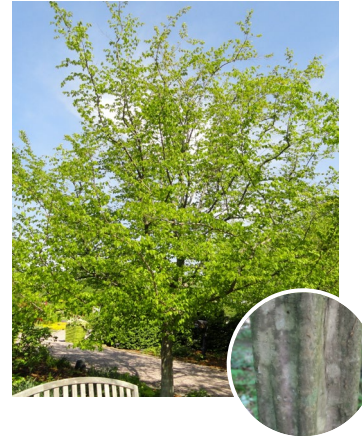

American hornbeam
| *Carpinus caroliniana*

Height: 20 to 30 ft
Width: 20 to 30 ft
Sun: full shade to full sun
Soil: well-drained to moist
Description: a slow-growing tree with springtime flowers and unique, muscle-like bark.