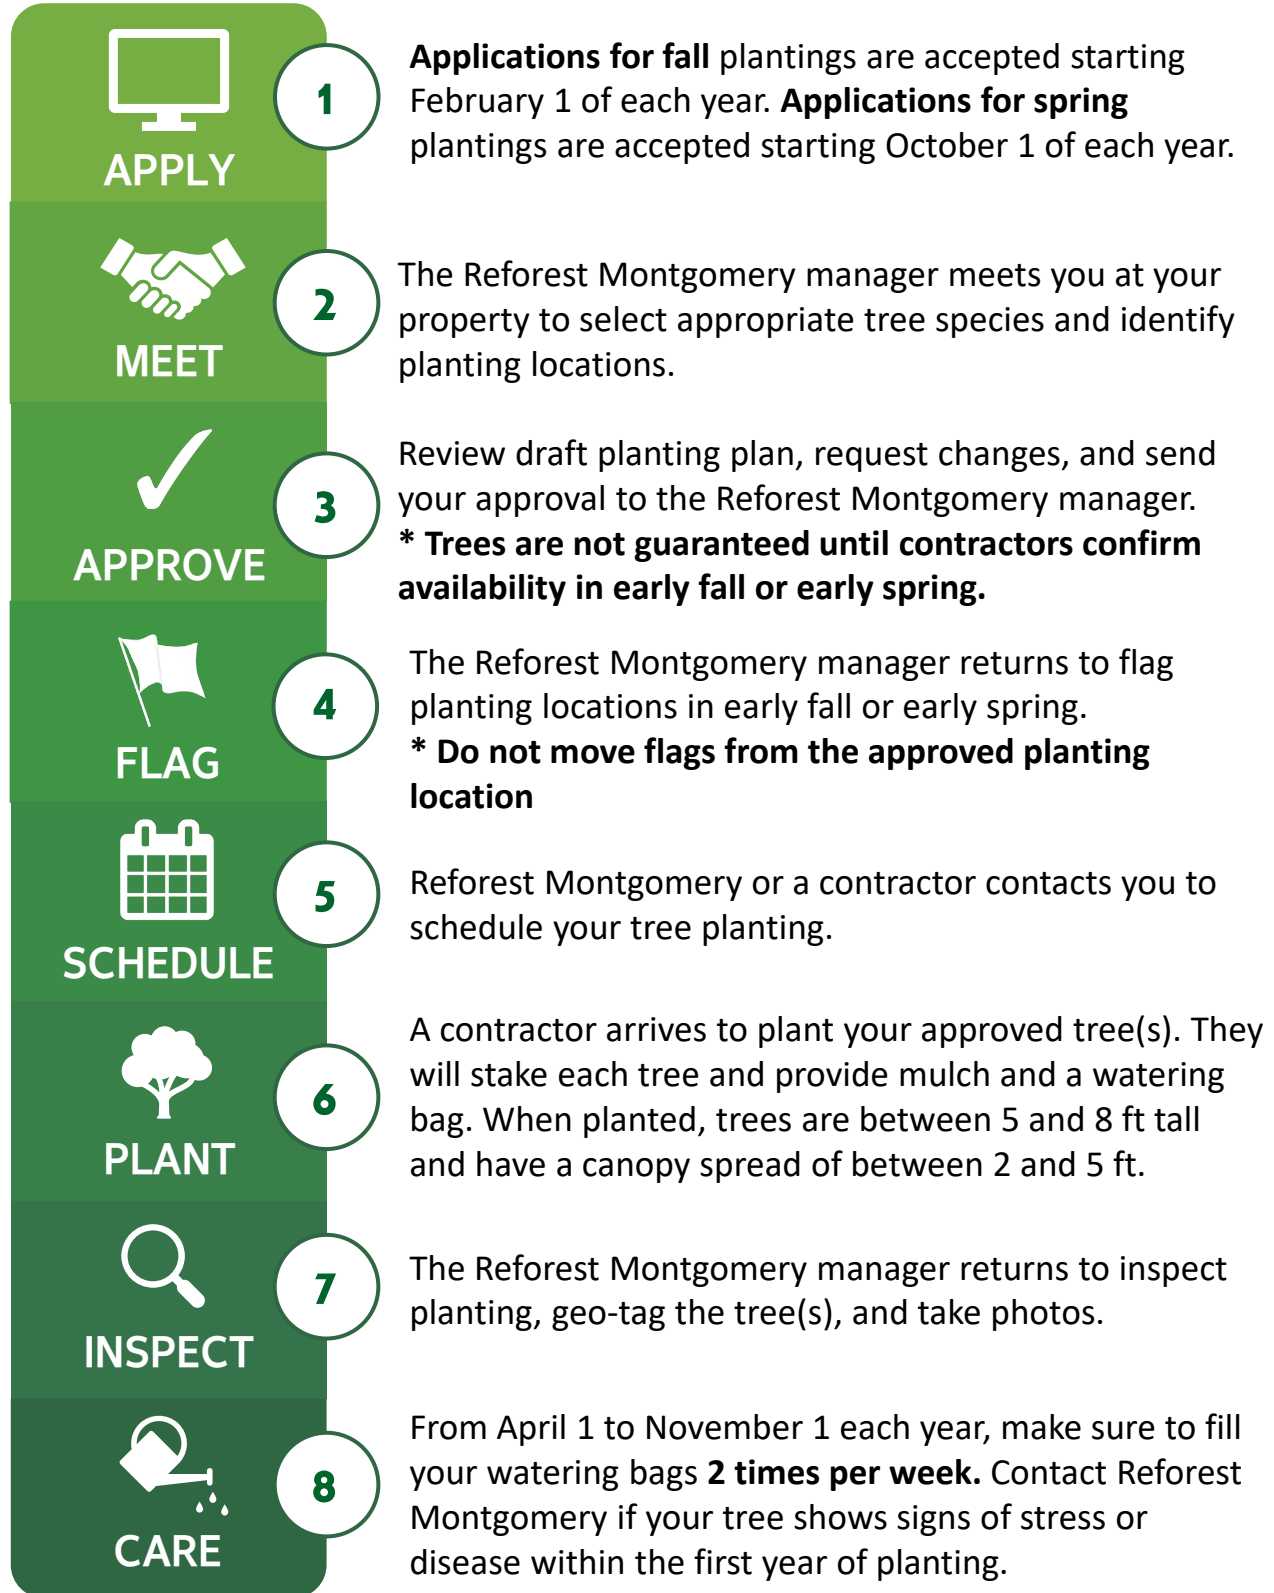

8 STEPS TO FREE SHADE TREES

For more information, and to apply, visit montgomeryplanning.org/reforest.
Contact us at reforest@montgomeryplanning.org.