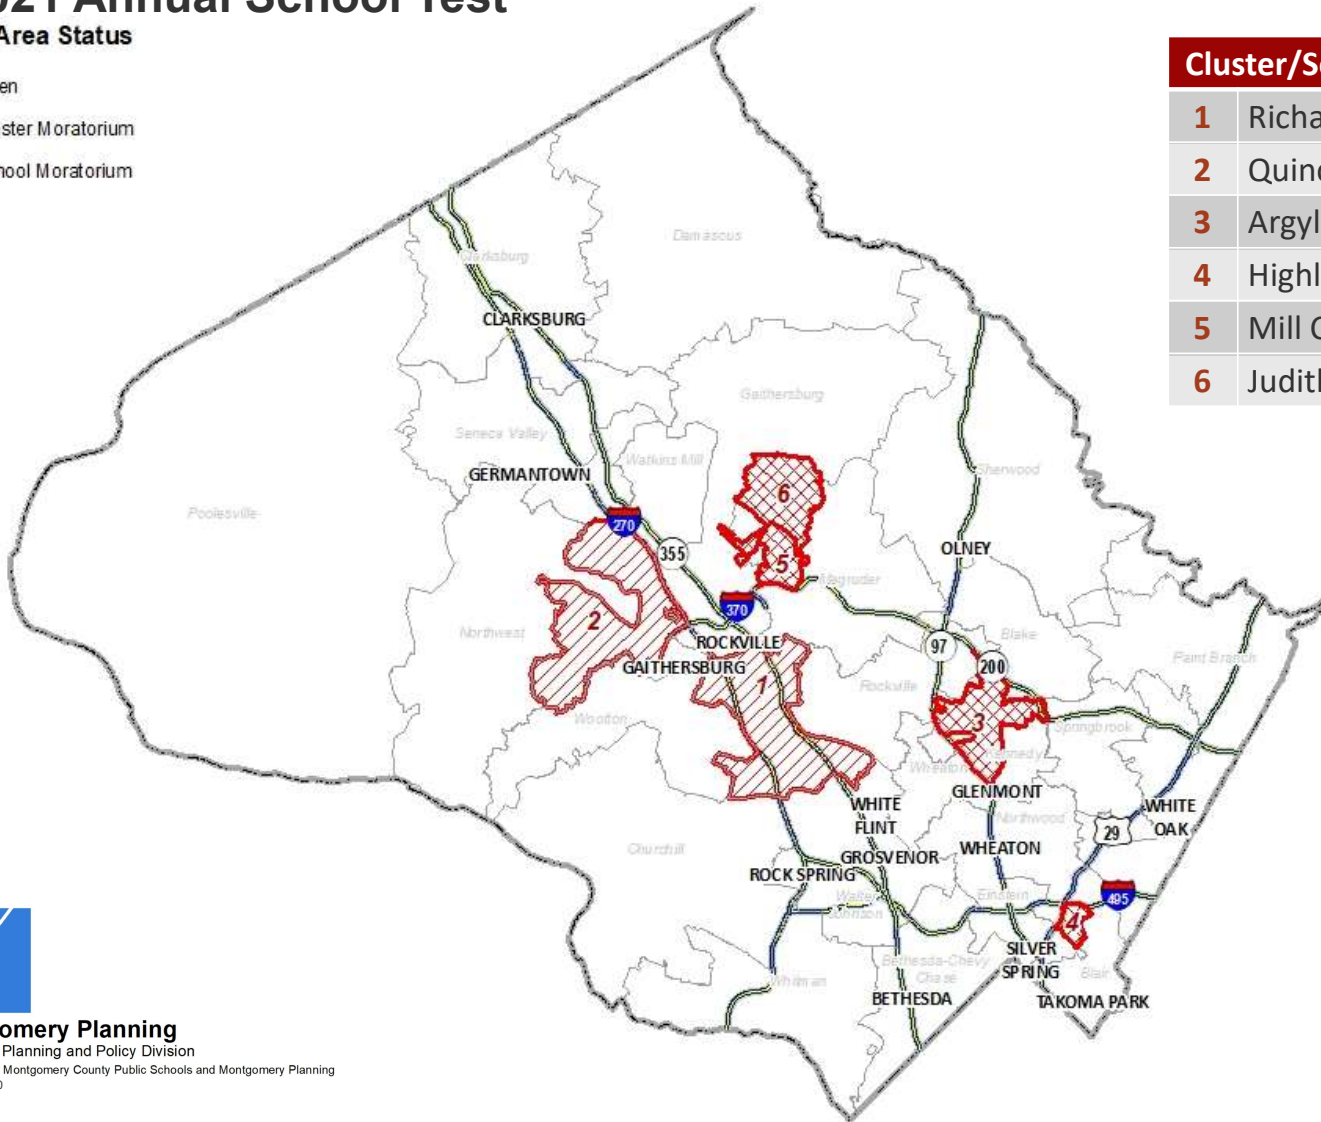

FY2021 Annual School Test

Service Area Status

-  Open
-  Cluster Moratorium
-  School Moratorium

Cluster/School Service Area in Moratorium	
1	Richard Montgomery Cluster – HS
2	Quince Orchard Cluster - HS
3	Argyle MS
4	Highland View ES
5	Mill Creek Towne ES
6	Judith A. Resnik ES

Montgomery Planning

Functional Planning and Policy Division

Data Source: Montgomery County Public Schools and Montgomery Planning

June 25, 2020