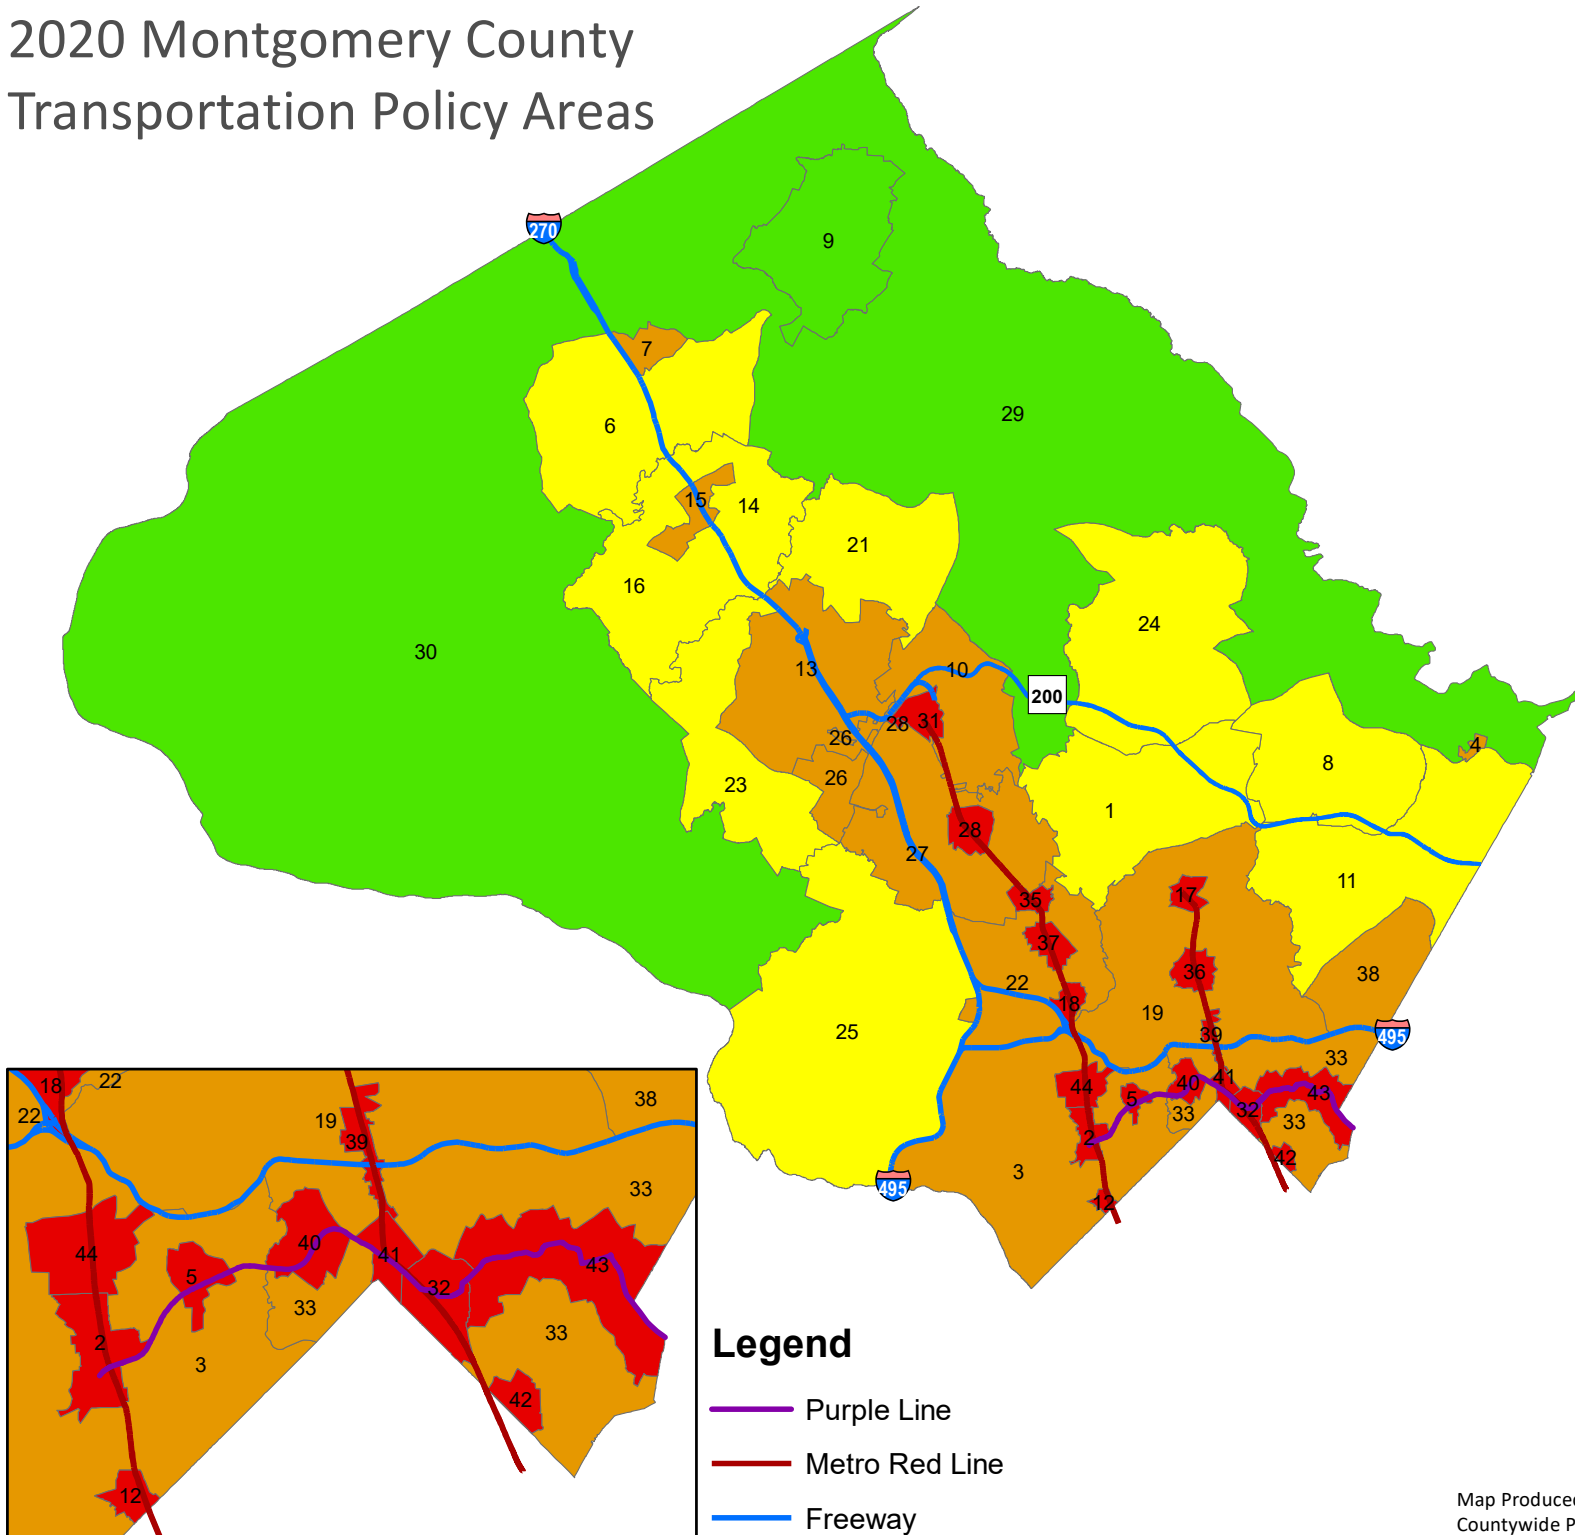

# 2020 Montgomery County Transportation Policy Areas

Red	
2	Bethesda CBD
5	Chevy Chase Lake
12	Friendship Heights
17	Glenmont
18	Grosvenor
28	Rockville Town Center
31	Shady Grove
32	Silver Spring CBD
35	Twinbrook
36	Wheaton CBD
37	White Flint
39	Forest Glen
40	Lyttonsville
41	Woodside
42	Takoma
43	Purple Line East
44	Medical Center
Orange	
3	Bethesda/Chevy Chase
4	Burtonsville Town Center
7	Clarksburg Town Center
10	Derwood
13	Gaithersburg City
15	Germantown Town Center
19	Kensington/Wheaton
22	North Bethesda
26	R&D Village
27	Rockville City
33	Silver Spring/Takoma Park
38	White Oak
Yellow	
1	Aspen Hill
6	Clarksburg
8	Cloverly
11	Fairland/Colesville
14	Germantown East
16	Germantown West
21	Montgomery Village/Airpark
23	North Potomac
24	Olney
25	Potomac
Green	
9	Damascus
29	Rural East
30	Rural West

## Legend

- Purple Line
- Metro Red Line
- Freeway