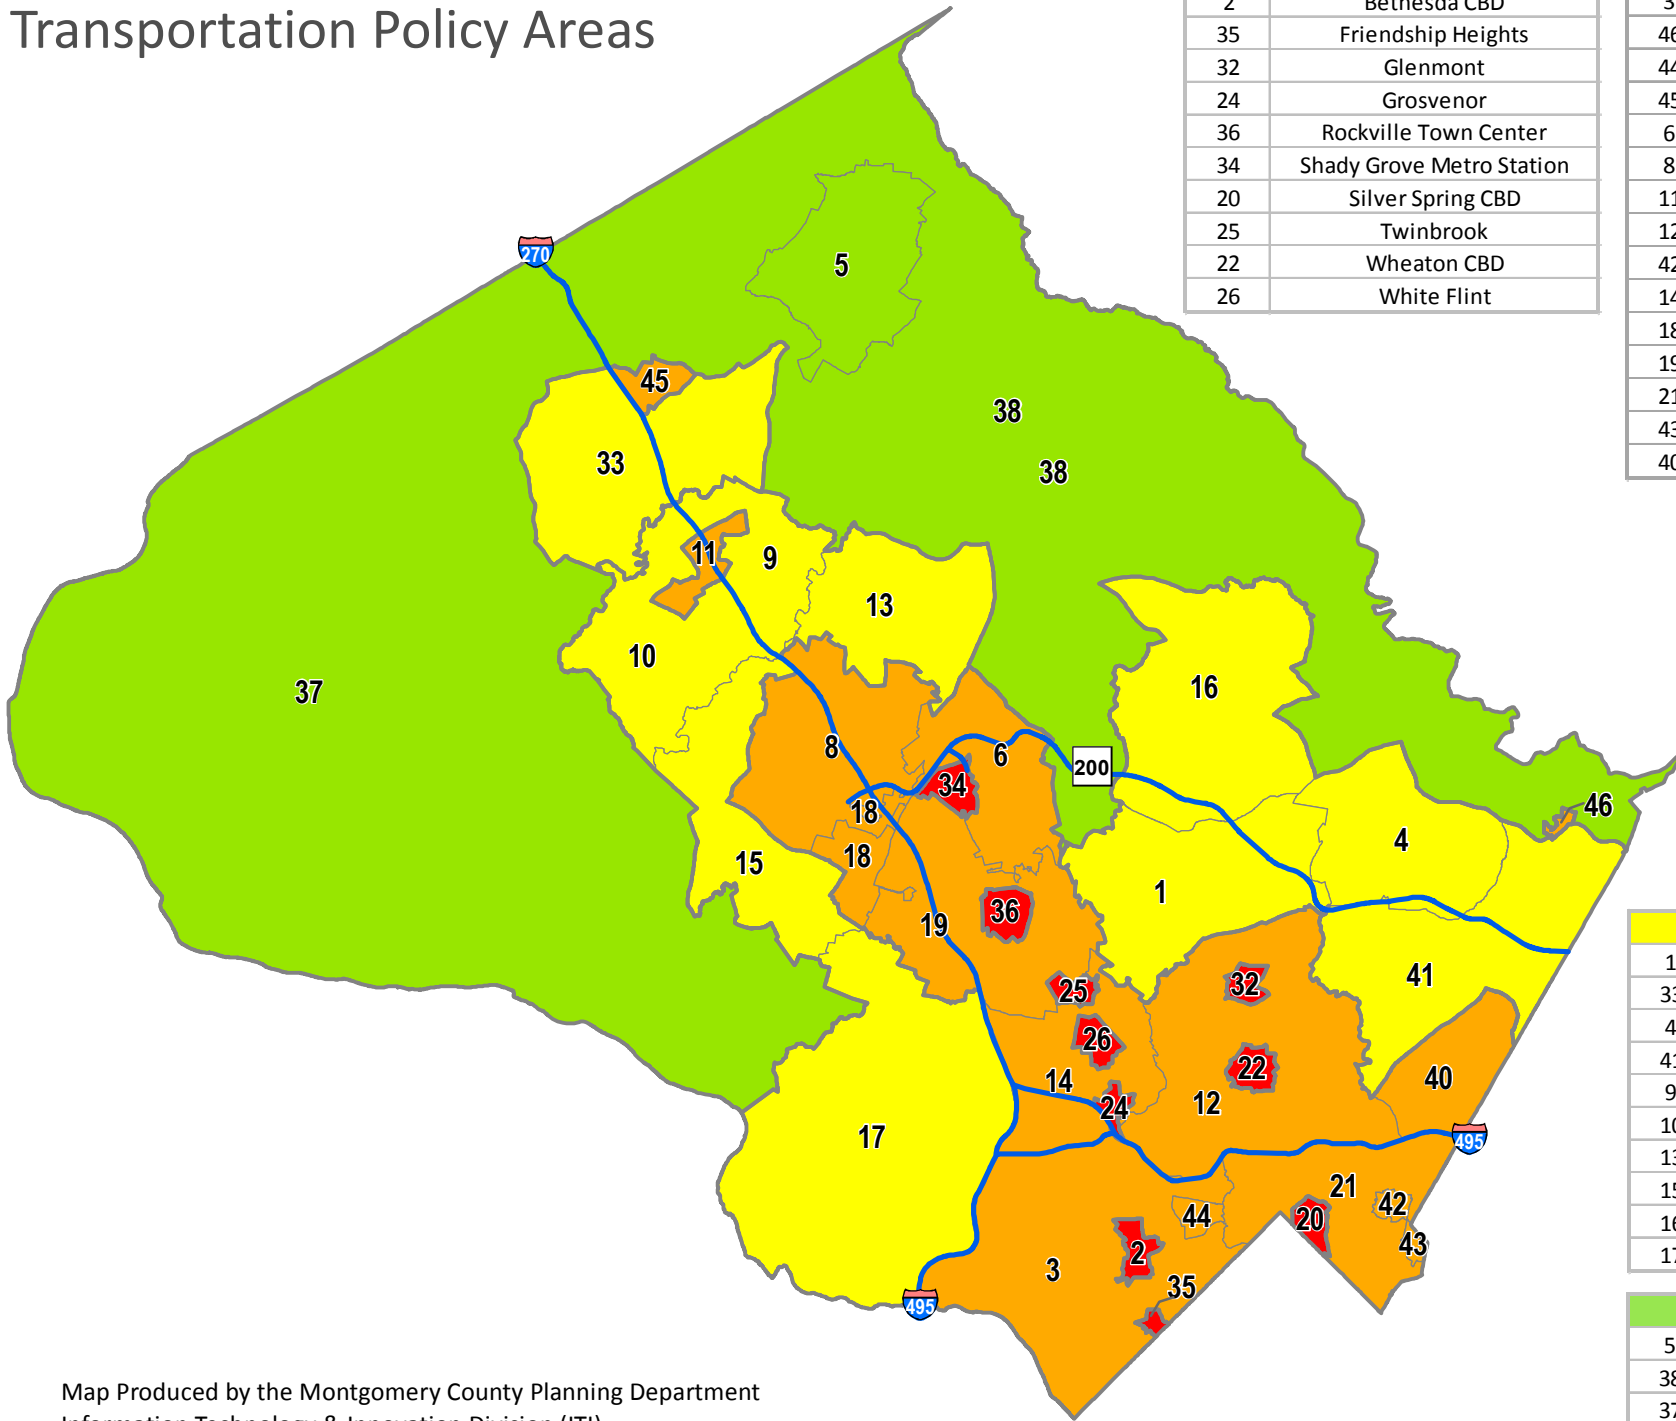

Montgomery County Transportation Policy Areas

Red (MSPAs)	
2	Bethesda CBD
35	Friendship Heights
32	Glenmont
24	Grosvenor
36	Rockville Town Center
34	Shady Grove Metro Station
20	Silver Spring CBD
25	Twinbrook
22	Wheaton CBD
26	White Flint

Orange	
3	Bethesda/Chevy Chase
46	Burtonsville
44	Chevy Chase Lake Master Plan
45	Clarksburg Town Center
6	Derwood
8	Gaithersburg City
11	Germantown Town Center
12	Kensington/Wheaton
42	Long Branch Sector Plan
14	North Bethesda
18	R&D Village
19	Rockville City
21	Silver Spring/Takoma Park
43	Takoma/Langley
40	White Oak

Yellow	
1	Aspen Hill
33	Clarksburg
4	Cloverly
41	Fairland/Colesville
9	Germantown East
10	Germantown West
13	Montgomery Village/Airpark
15	North Potomac
16	Olney
17	Potomac

Green	
5	Damascus
38	Rural East
37	Rural West