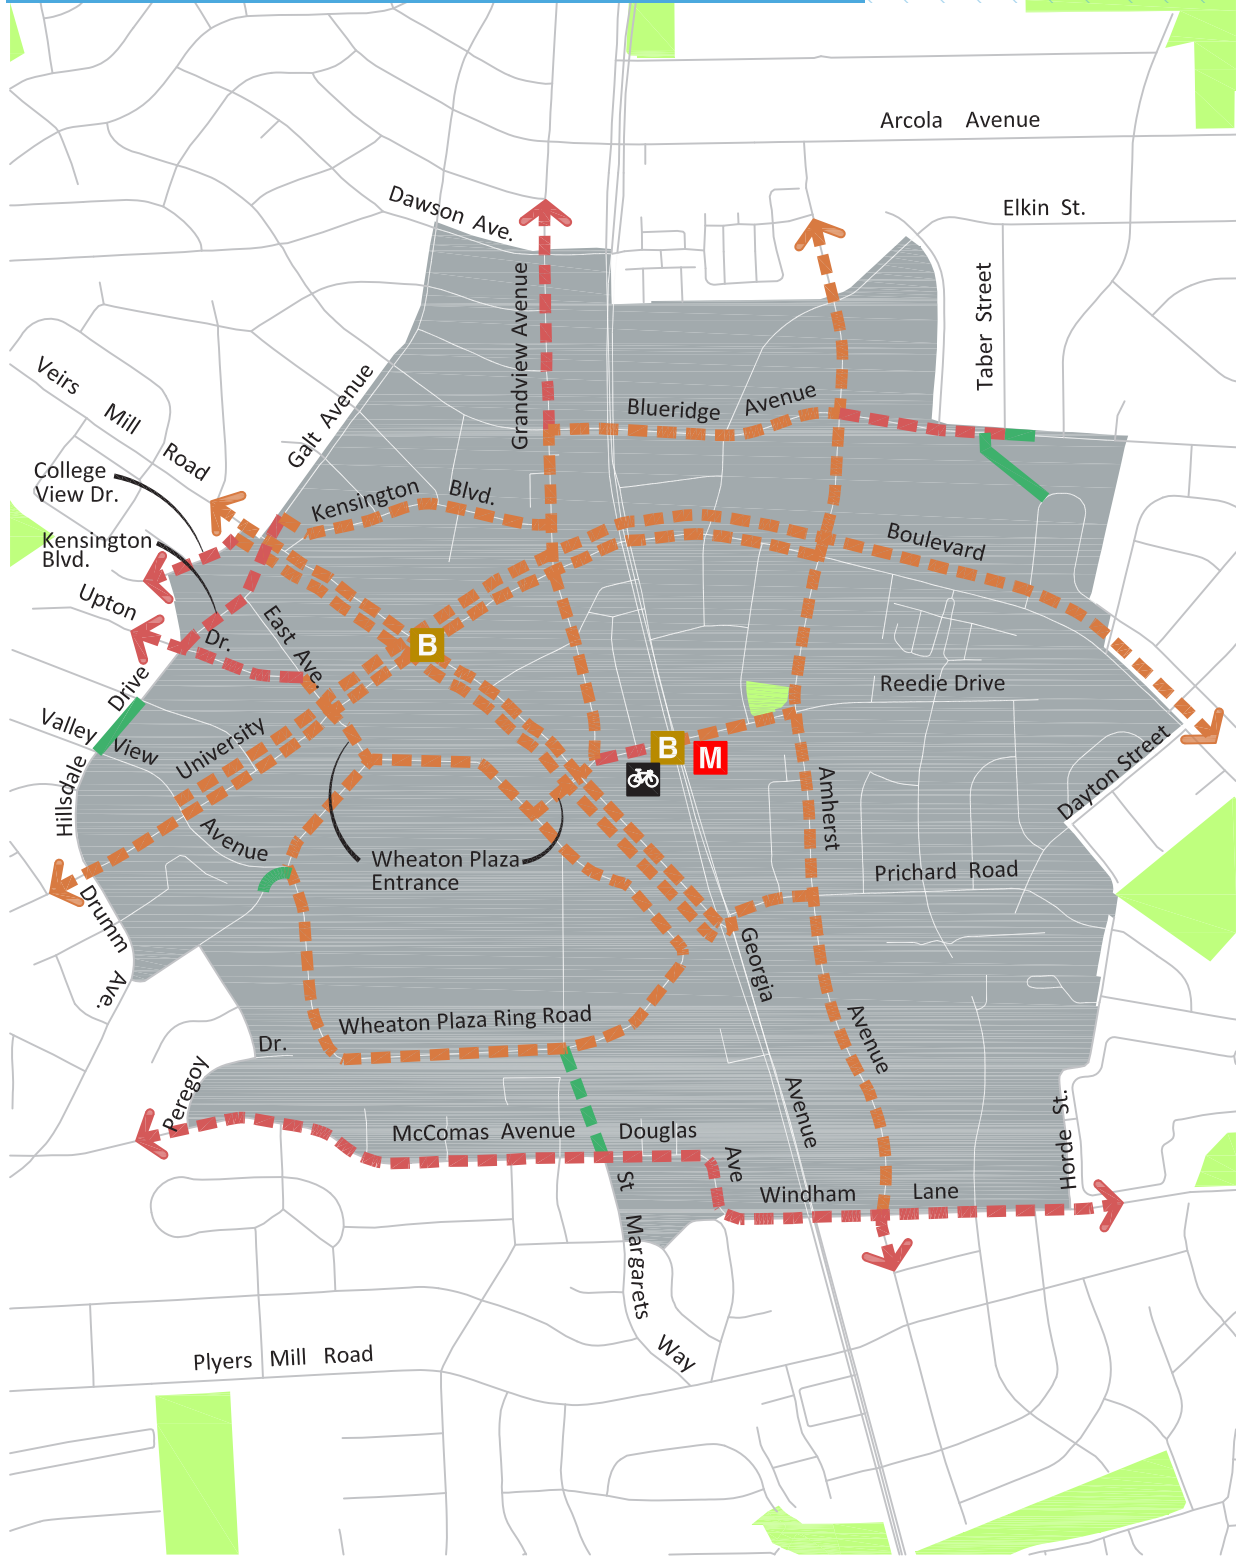

WHEATON CBD

- | | | | | |
|---|--------------------------------------|---|---|-------------------------|
|  | Policy Area | Existing | Proposed | |
|  | Parkland |  |  | Trails |
|  | Metro Rail Station |  |  | Separated Bikeways |
|  | Bus Rapid Transit Station (Proposed) |  |  | Shared Roads |
| | |  | | Bicycle Parking Station |

Note: White lines represent non-master planned bikeways

BIKEWAY	FROM	TO	FACILITY TYPE	BIKEWAY TYPE
Amherst Ave	Elkin St	Windham Ln	Separated Bikeway	Separated Bike Lanes (One-Way, Both Sides)
Blueridge Ave	Grandview Ave	Amherst Ave	Separated Bikeway	Separated Bike Lanes (One-Way, Both Sides)
Blueridge Ave Ext	Amherst Ave	Taber St	Shared Road	Neighborhood Greenway
College View Dr	Pleasant View LP Trail	Veirs Mill Rd	Shared Road	Neighborhood Greenway
Douglas Ave	St Margarets Way	Windham La	Shared Road	Neighborhood Greenway
East Ave	Upton Dr	University Blvd	Separated Bikeway	Separated Bike Lanes (Two-Way, West Side)
Galt Ave	East Ave	Kensington Blvd	Shared Road	Neighborhood Greenway
Grandview Ave	Dawson Ave	Blueridge Ave	Shared Road	Neighborhood Greenway
	Blueridge Ave	Reedie Dr	Separated Bikeway	Separated Bike Lanes (One-Way, Both Sides)
Kensington Blvd	Galt Ave	Grandview Ave	Separated Bikeway	Sidepath (South Side)
Kensington Blvd	Upton Dr	East Ave	Shared Road	Neighborhood Greenway
McComas Ave	Peregoy Dr	St Margarets Way	Shared Road	Neighborhood Greenway
Neighborhood Connector	Blueridge Ave	Taber St	Trail	Neighborhood Connector
Neighborhood Connector	Blueridge Ave	Westchester Dr	Trail	Neighborhood Connector
Neighborhood Connector	Faulkner Pl	Wheaton Plaza Ringroad	Trail	Neighborhood Connector
Neighborhood Connector	Hillsdale Dr	Midvale Rd	Trail	Neighborhood Connector
Neighborhood Connector	Upton Dr	Kensington Blv	Trail	Neighborhood Connector