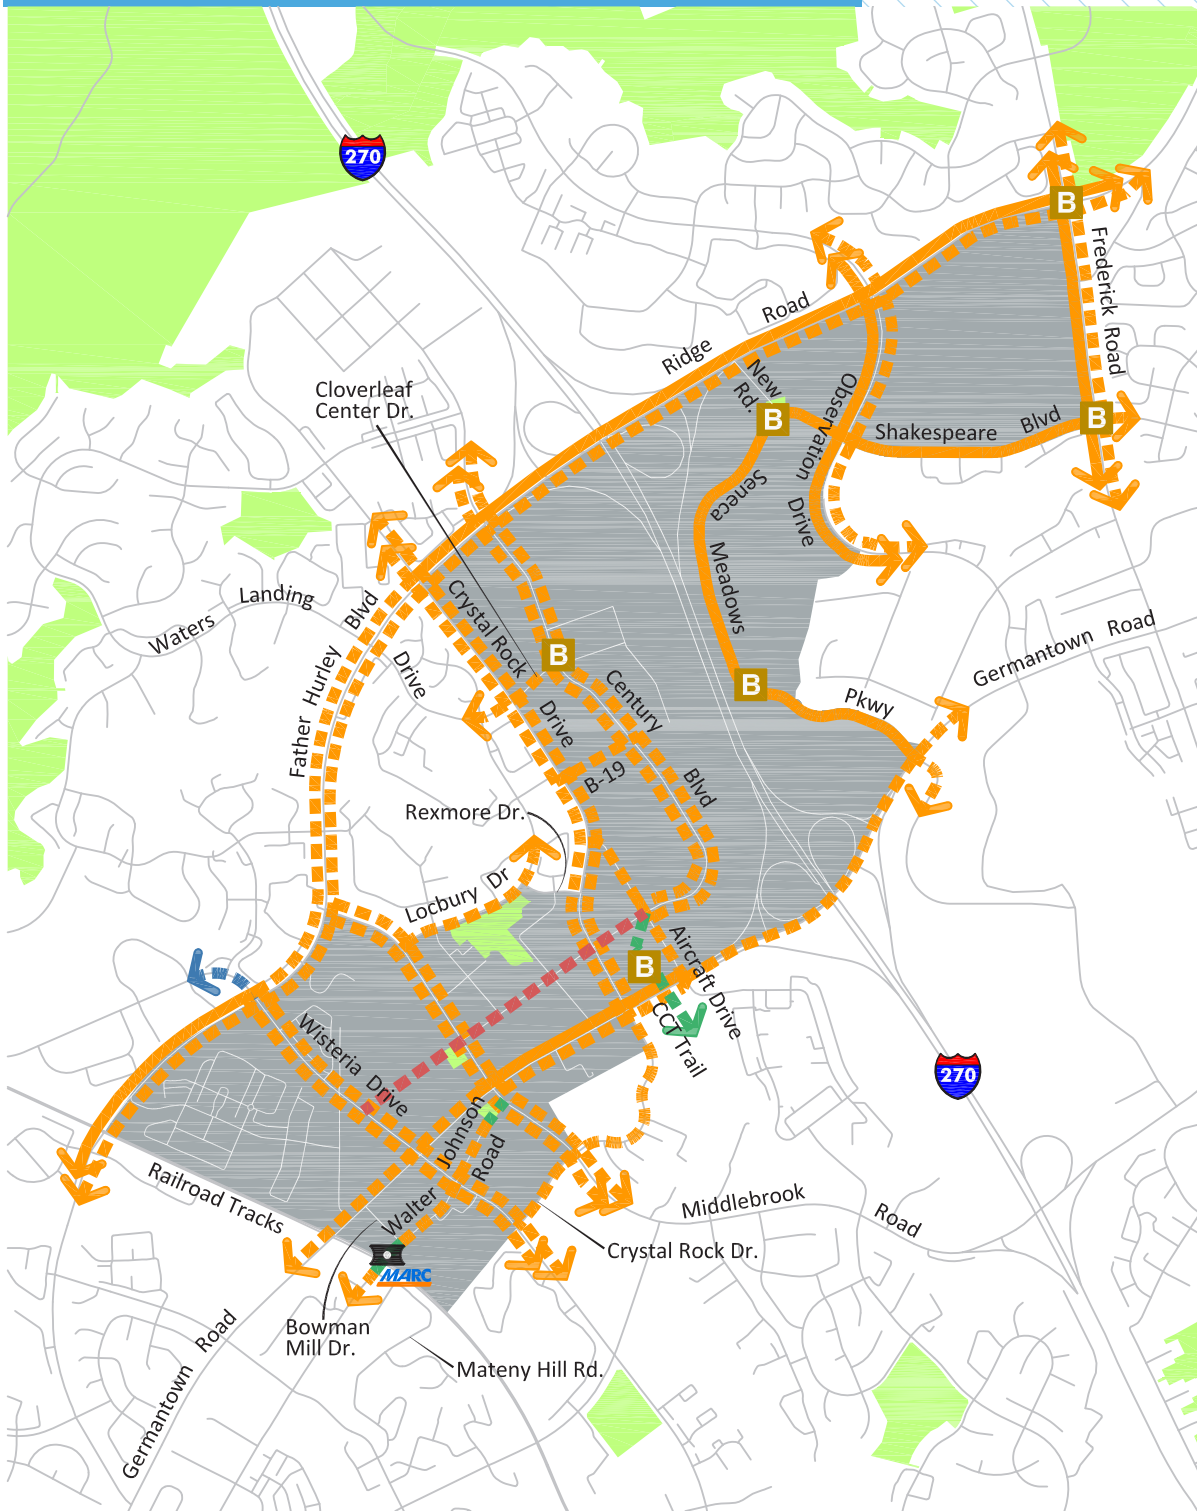

# GERMANTOWN TOWN CENTER

Policy Area

Parkland

B Bus Rapid Transit Station (Proposed)

MARC Station

Existing Proposed

Separated Bikeways

Striped Bikeways

Striped Bikeways

Shared Roads

Grade Separated Crossing

Note: White lines represent non-master planned bikeways

0 2000'

BIKEWAY	FROM	TO	FACILITY TYPE	BIKEWAY TYPE
Aircraft Dr	Crystal Rock Dr	Germantown Rd	Separated Bikeway	Separated Bike Lanes (Two-Way, West Side)
Century Blvd	Father Hurley Blvd	Aircraft Dr	Separated Bikeway	Separated Bike Lanes (Two-Way, Both Sides)
	Aircraft Dr	Wisteria Dr	Shared Road	Priority Shared Lane Markings
Cloverleaf Center Dr	Crystal Rock Dr	Century Blvd	Separated Bikeway	Sidepath (South Side)
Corridor Cities Transitway Trail	Century Blvd	Germantown Rd	Trail	Off-Street Trail
Crystal Rock Dr	Father Hurley Blvd	Rexmore Dr	Separated Bikeway	Sidepath (West Side) and Separated Bike Lanes (East Side)
	Rexmore Dr	Germantown Rd	Separated Bikeway	Separated Bike Lanes (Two-Way, Both Sides)
	Germantown Rd	Wisteria Dr	Separated Bikeway	Sidepath (South Side)
Father Hurley Blvd	Railroad Tracks	I-270	Separated Bikeway	Sidepath (Both Sides)
Frederick Rd	Ridge Rd	Shakespeare Blvd	Separated Bikeway	Sidepath (Both Sides)
Germantown Rd	Railroad Tracks	Middlebrook Rd	Separated Bikeway	Sidepath (North Side)
	Middlebrook Rd	Aircraft Dr	Separated Bikeway	Sidepath (Both Sides)
	Aircraft Dr	Observation Dr	Separated Bikeway	Sidepath (North Side)
Locbury Dr	Rexmore Dr	Middlebrook Rd	Separated Bikeway	Sidepath (side TBD)
MARC Station Bridge	Mateny Hill Rd	Walter Johnson Rd	Trail	Off-Street Trail
Middlebrook Rd	Father Hurley Blvd	Locbury Dr	Separated Bikeway	Sidepath (Both Sides)
	Locbury Dr	Crystal Rock Dr	Separated Bikeway	Separated Bike Lanes (Two-Way, Both Sides)