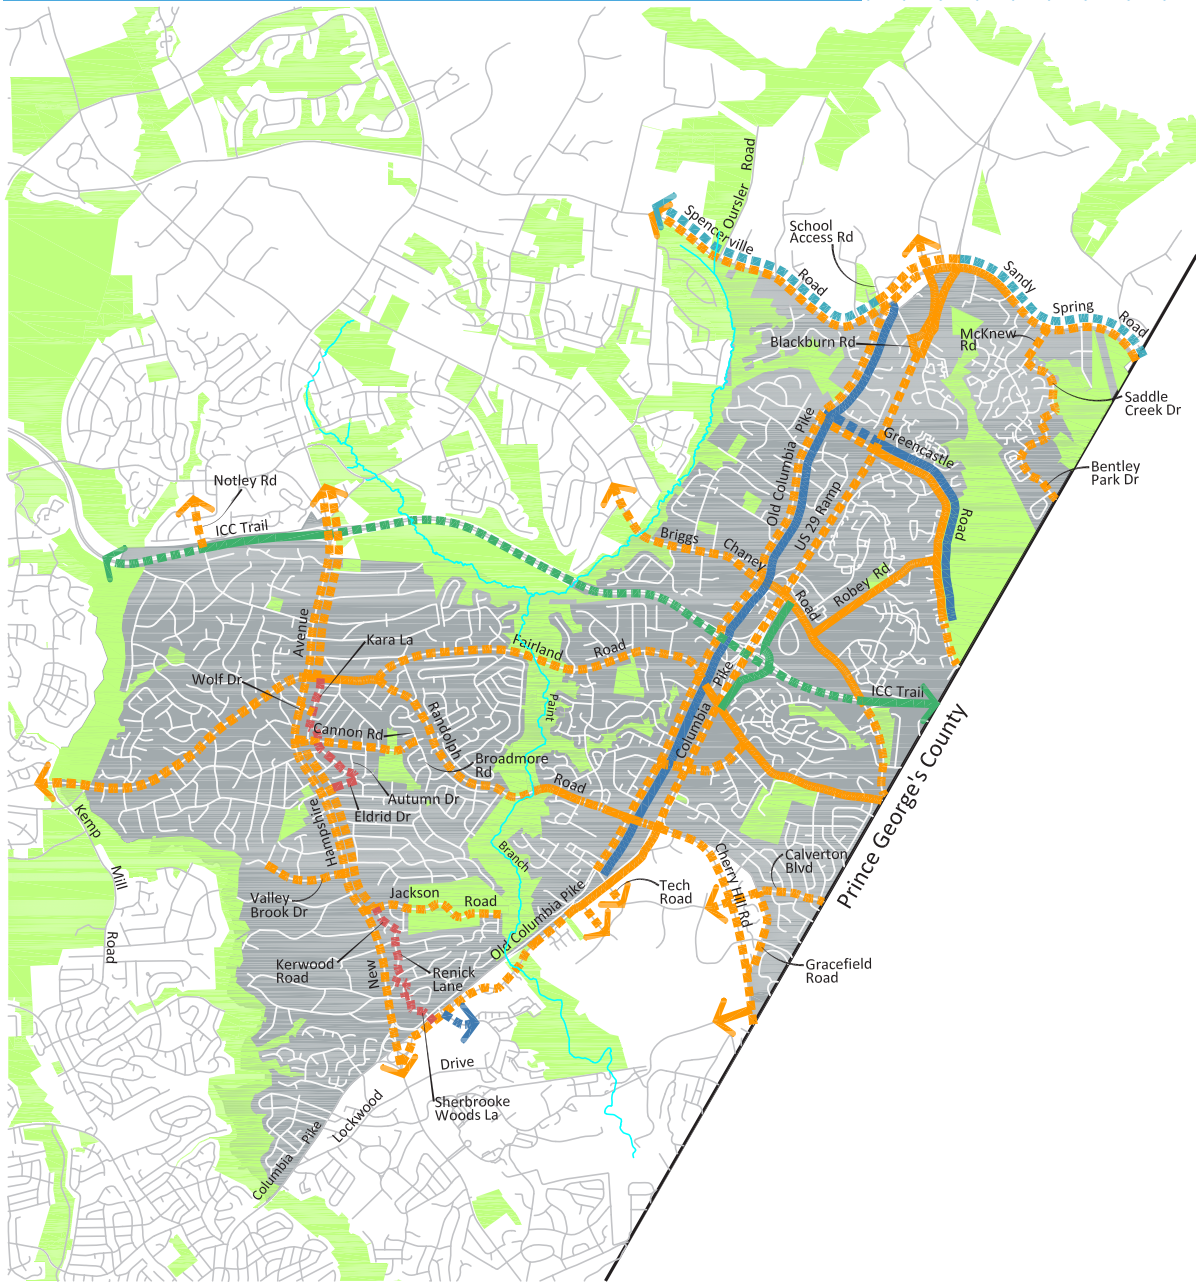

FAIRLAND/COLESVILLE

Policy Area	Existing	Proposed	
Parkland	Trails	Separated Bikeways	Trails
County Line	Striped Bikeways	Bikeable Shoulders	Separated Bikeways
	Shared Roads		Striped Bikeways
			Shared Roads

Note: White lines represent non-master planned bikeways