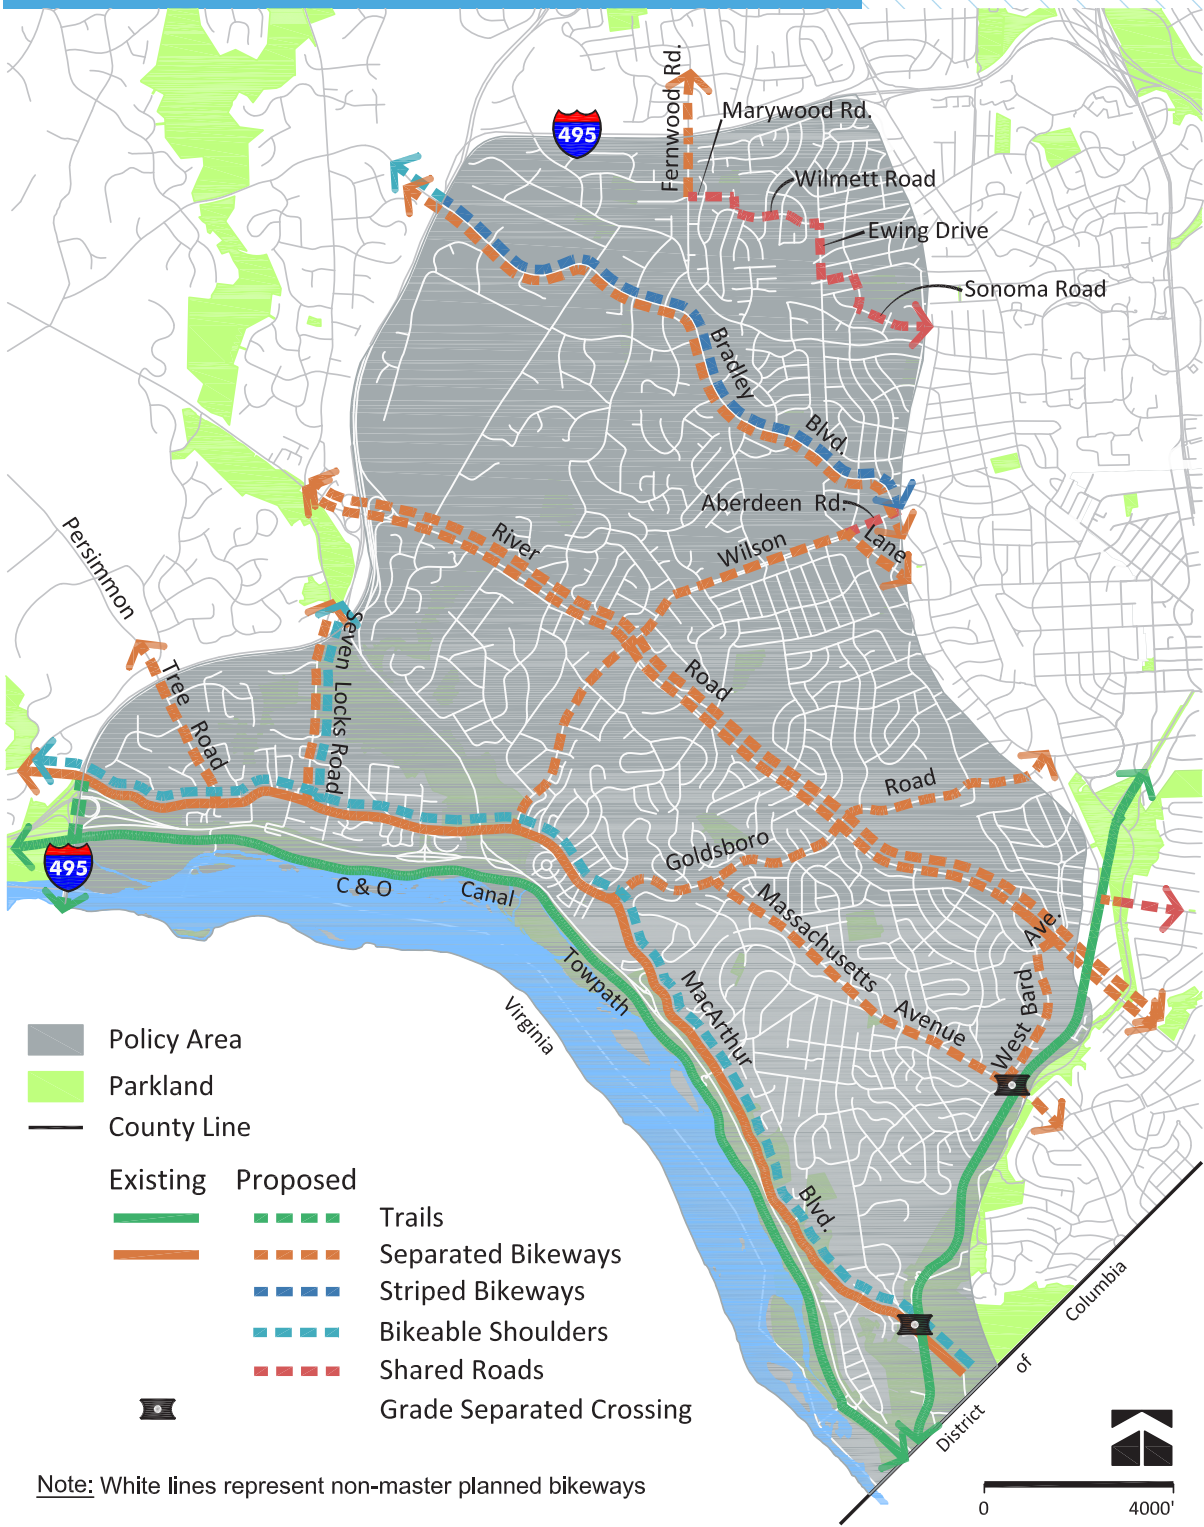

BETHESDA-CHEVY CHASE (WEST)

STREET	FROM	TO	FACILITY TYPE	BIKEWAY TYPE
Aberdeen Rd	Wilson Ln	Bradley Blvd	Shared Road	Neighborhood Greenway
Bradley Blvd	I-495	Aberdeen Rd	Separated Bikeway and Striped Bikeway	Sidepath (East Side) and Conventional Bike Lanes
C&O Canal Towpath	I-495	District of Columbia	Trail	Off-Street Trail
Capital Crescent Trail	District of Columbia	River Rd	Trail	Off-Street Trail
Ewing Dr	Wilmett Rd	Johnson Ave	Shared Road	Neighborhood Greenway
Fernwood Rd	I-495	Marywood Rd	Separated Bikeway	Sidepath (East Side)
Goldsboro Rd	MacArthur Blvd	Bradley Blvd	Separated Bikeway	Separated Bike Lanes (One-Way, Both Sides)
I-495	Virginia	Mac Arthur Blvd	Trail	Off-Street Trail
Johnson Ave	Ewing Dr	Lindale Dr	Shared Road	Neighborhood Greenway
Kirkdale Rd	Marywood Rd	Wilmett Rd	Shared Road	Neighborhood Greenway
Lindale Dr	Johnson Ave	Sonoma Rd	Shared Road	Neighborhood Greenway
MacArthur Blvd	I-495	District of Columbia	Separated Bikeway and Bikeable Shoulders	Sidepath (West Side) and Bikeable Shoulders
Marywood Rd	Fernwood Rd	Kirkdale Rd	Shared Road	Neighborhood Greenway
Massachusetts Ave	Goldsboro Rd	Capital Crescent Trail	Separated Bikeway	Sidepath (North Side)
Persimmon Tree Rd	I-495	MacArthur Blvd	Separated Bikeway	Sidepath (West Side)
River Rd	I-495	Westbard Ave Ext	Separated Bikeway	Sidepath (Both Sides)
	Westbard Ave Ext	Capital Crescent Trail	Separated Bikeway	Sidepath (West Side) and Separated Bike Lanes (East Side)
Seven Locks Rd	I-495	Mac Arthur Blvd	Separated Bikeway and Bikeable Shoulders	Sidepath (East Side) and Bikeable Shoulders

STREET	FROM	TO	FACILITY TYPE	BIKEWAY TYPE
Sonoma Rd	Lindale Dr	Hempstead Ave	Shared Road	Neighborhood Greenway
Westbard Ave	River Rd	Westbard Cir	Separated Bikeway	Separated Bike Lanes (One-Way, Both Sides)
	Westbard Cir	Massachusetts Ave	Separated Bikeway	Sidepath (West Side)
Wilmett Rd	Kirkdale Rd	Ewing Dr	Shared Road	Neighborhood Greenway
Wilson Ln	MacArthur Blvd	Bradley Blvd	Separated Bikeway	Sidepath (North Side)