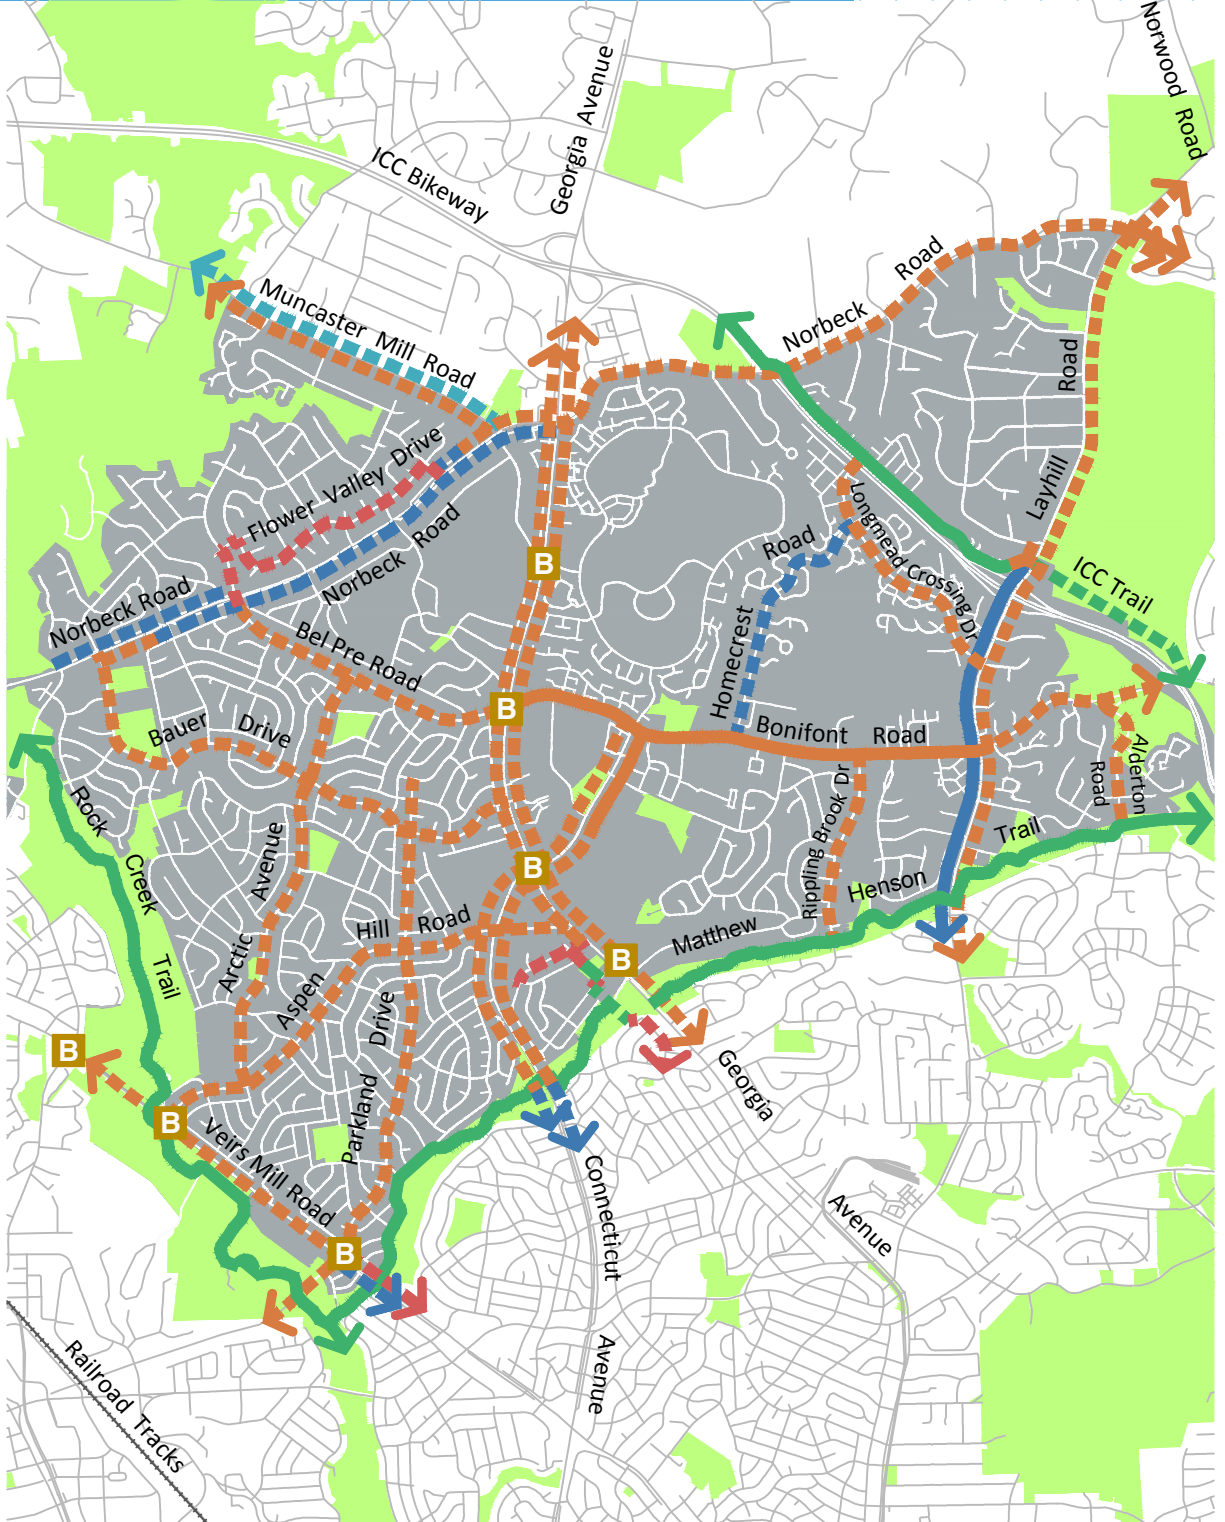

ASPEN HILL

Policy Area	Existing Trails	Proposed Trails
Parkland	Existing Separated Bikeways	Proposed Separated Bikeways
Bus Rapid Transit Station (Proposed)	Existing Striped Bikeways	Proposed Striped Bikeways
	Existing Bikeable Shoulders	Proposed Bikeable Shoulders
	Existing Shared Roads	Proposed Shared Roads

Note: White lines represent non-master planned bikeways