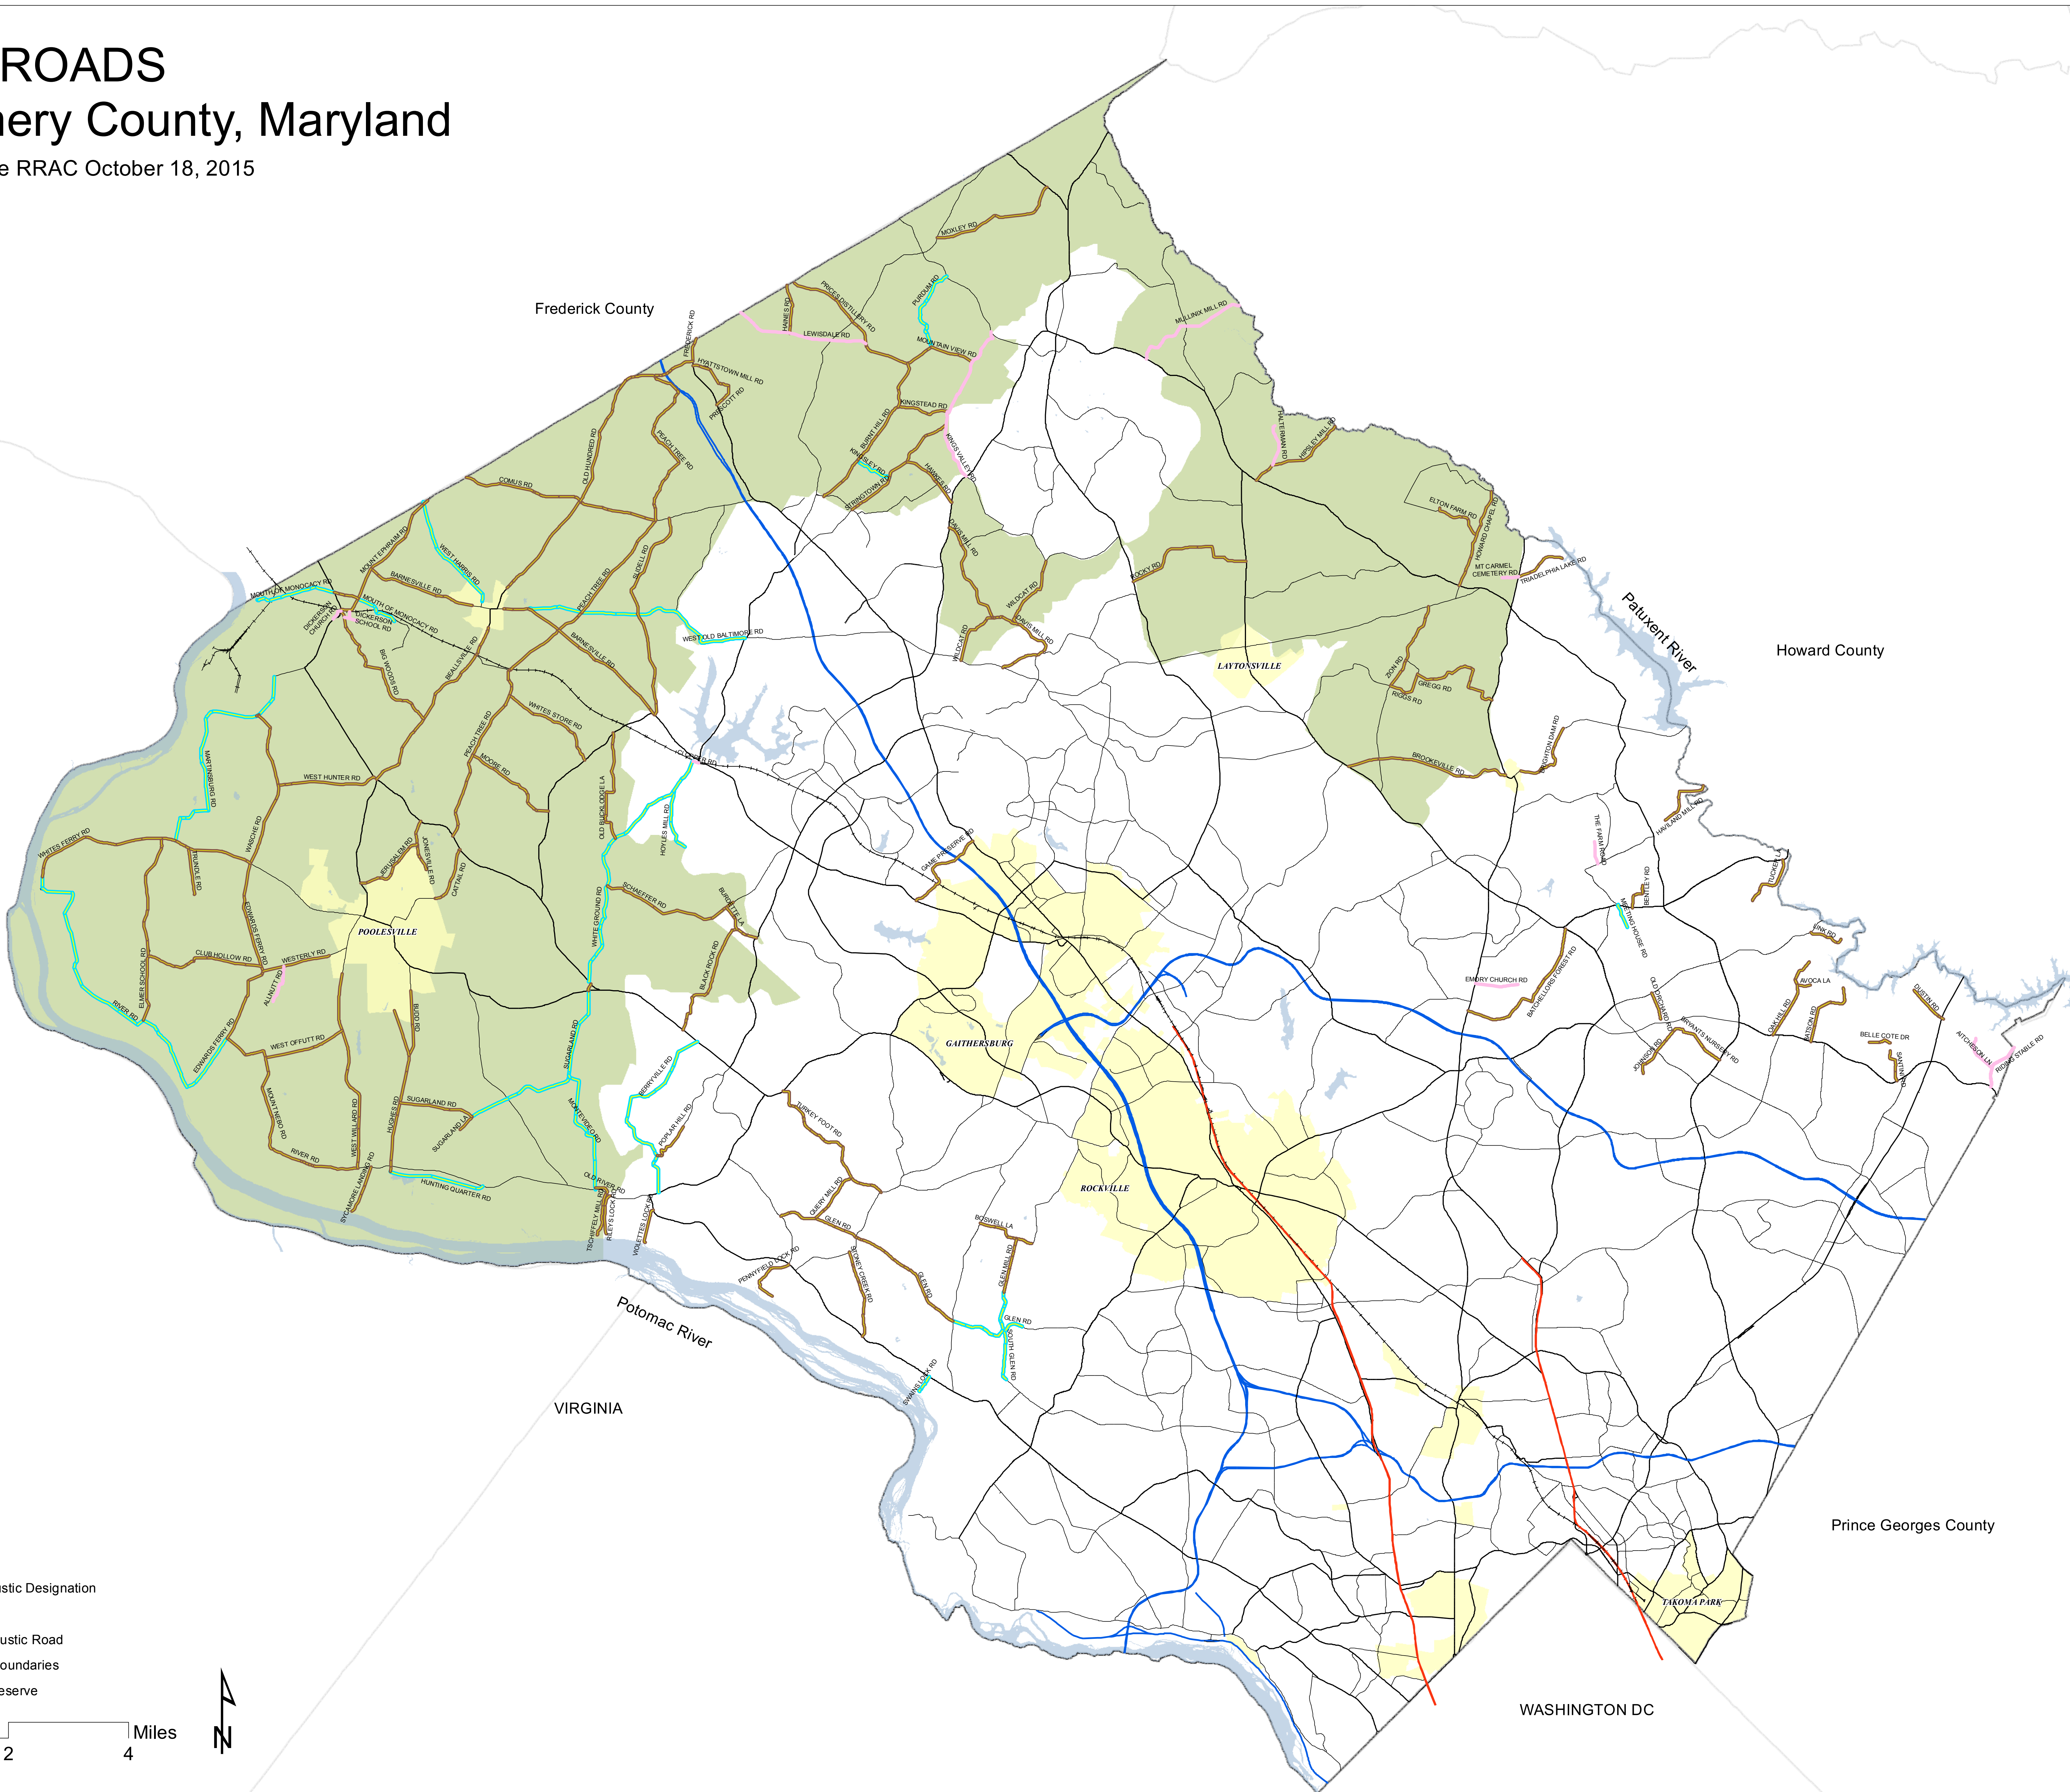

RUSTIC ROADS

Montgomery County, Maryland

Draft created for the RRAC October 18, 2015

- Review for Rustic Designation
- Rustic Road
- Exceptional Rustic Road
- Municipality Boundaries
- Agricultural Reserve

0 1 2 4 Miles

WASHINGTON DC