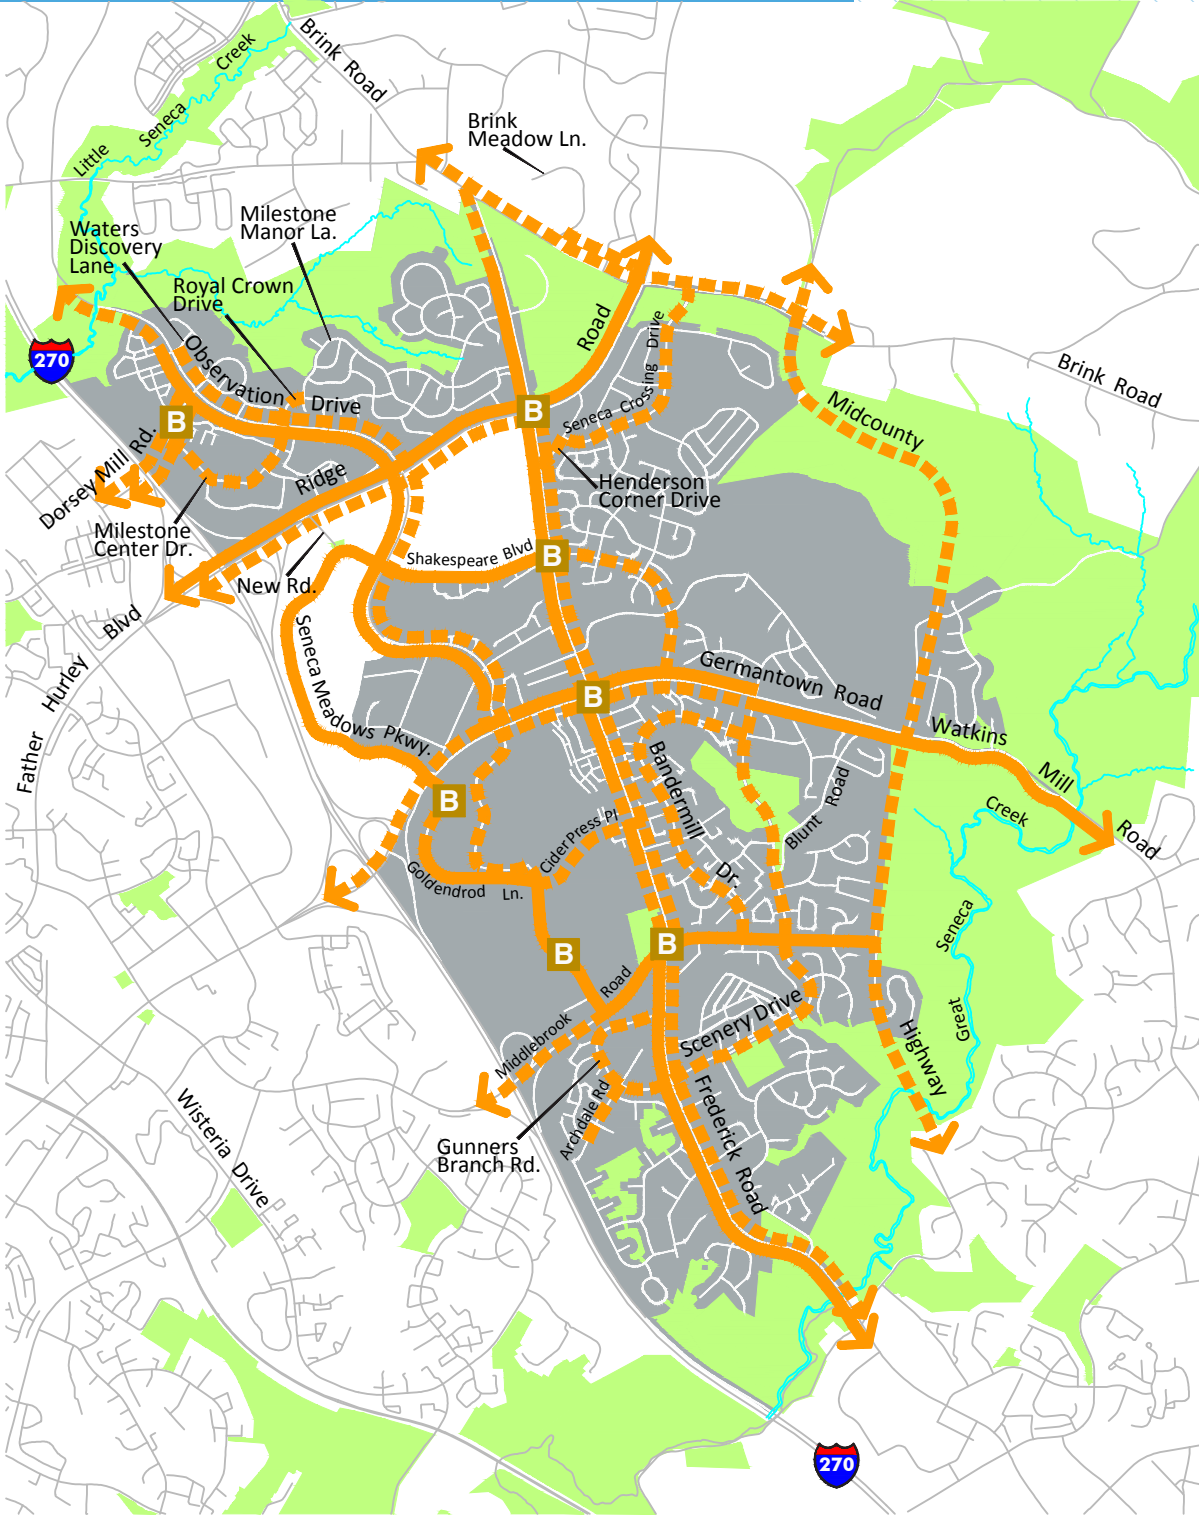

GERMANTOWN EAST

- Policy Area
- Parkland
- Bus Rapid Transit Station (Proposed)
- Existing
- Proposed
- Separated Bikeways

Note: White lines represent non-master planned bikeways

BIKEWAY	FROM	TO	FACILITY TYPE	BIKEWAY TYPE
Archdale Rd	Gunners Branch Rd	Fox Chapel Elementary School	Separated Bikeway	Sidepath (East Side)
Brandermill Dr	Scenery Dr	Middlebrook Rd	Separated Bikeway	Sidepath (side TBD)
Brink Rd	Frederick Rd	Brink Meadow Ln	Separated Bikeway	Sidepath (South Side)
	Brink Meadow Ln	Ridge Rd	Separated Bikeway	Sidepath (Both Sides)
	Ridge Rd	MidCounty Hwy	Separated Bikeway	Sidepath (South Side)
Cider Press Pl	Observation Dr	Frederick Rd	Separated Bikeway	Sidepath (North Side)
Dorsey Mill Rd	I-270	Observation Dr	Separated Bikeway	Separated Bike Lanes (Two-Way, Both Sides)
Frederick Rd	Brink Rd	Ridge Rd	Separated Bikeway	Sidepath (West Side)
	Ridge Rd	Great Seneca Creek	Separated Bikeway	Sidepath (Both Sides)
Germantown Rd	I-270	Observation Dr	Separated Bikeway	Sidepath (North Side)
	Observation Dr	Scenery Dr	Separated Bikeway	Sidepath (Both Sides)
	Scenery Dr	Blunt Rd	Separated Bikeway	Sidepath (South Side)
Goldenrod La	Germantown Rd	Observation Dr	Separated Bikeway	Sidepath (East Side)
Gunners Branch Rd	Frederick Rd	Frederick Rd	Separated Bikeway	Sidepath (West Side)
Henderson Corner Rd	Seneca Crossing Rd	Frederick Rd	Separated Bikeway	Sidepath (East Side)
MidCounty Hwy	Brink Rd	Great Seneca Creek	Separated Bikeway	Sidepath (side TBD)
Middlebrook Rd	I-270	Observation Dr	Separated Bikeway	Sidepath (South Side)
	Observation Dr	Midcounty Hwy	Separated Bikeway	Sidepath (South Side)