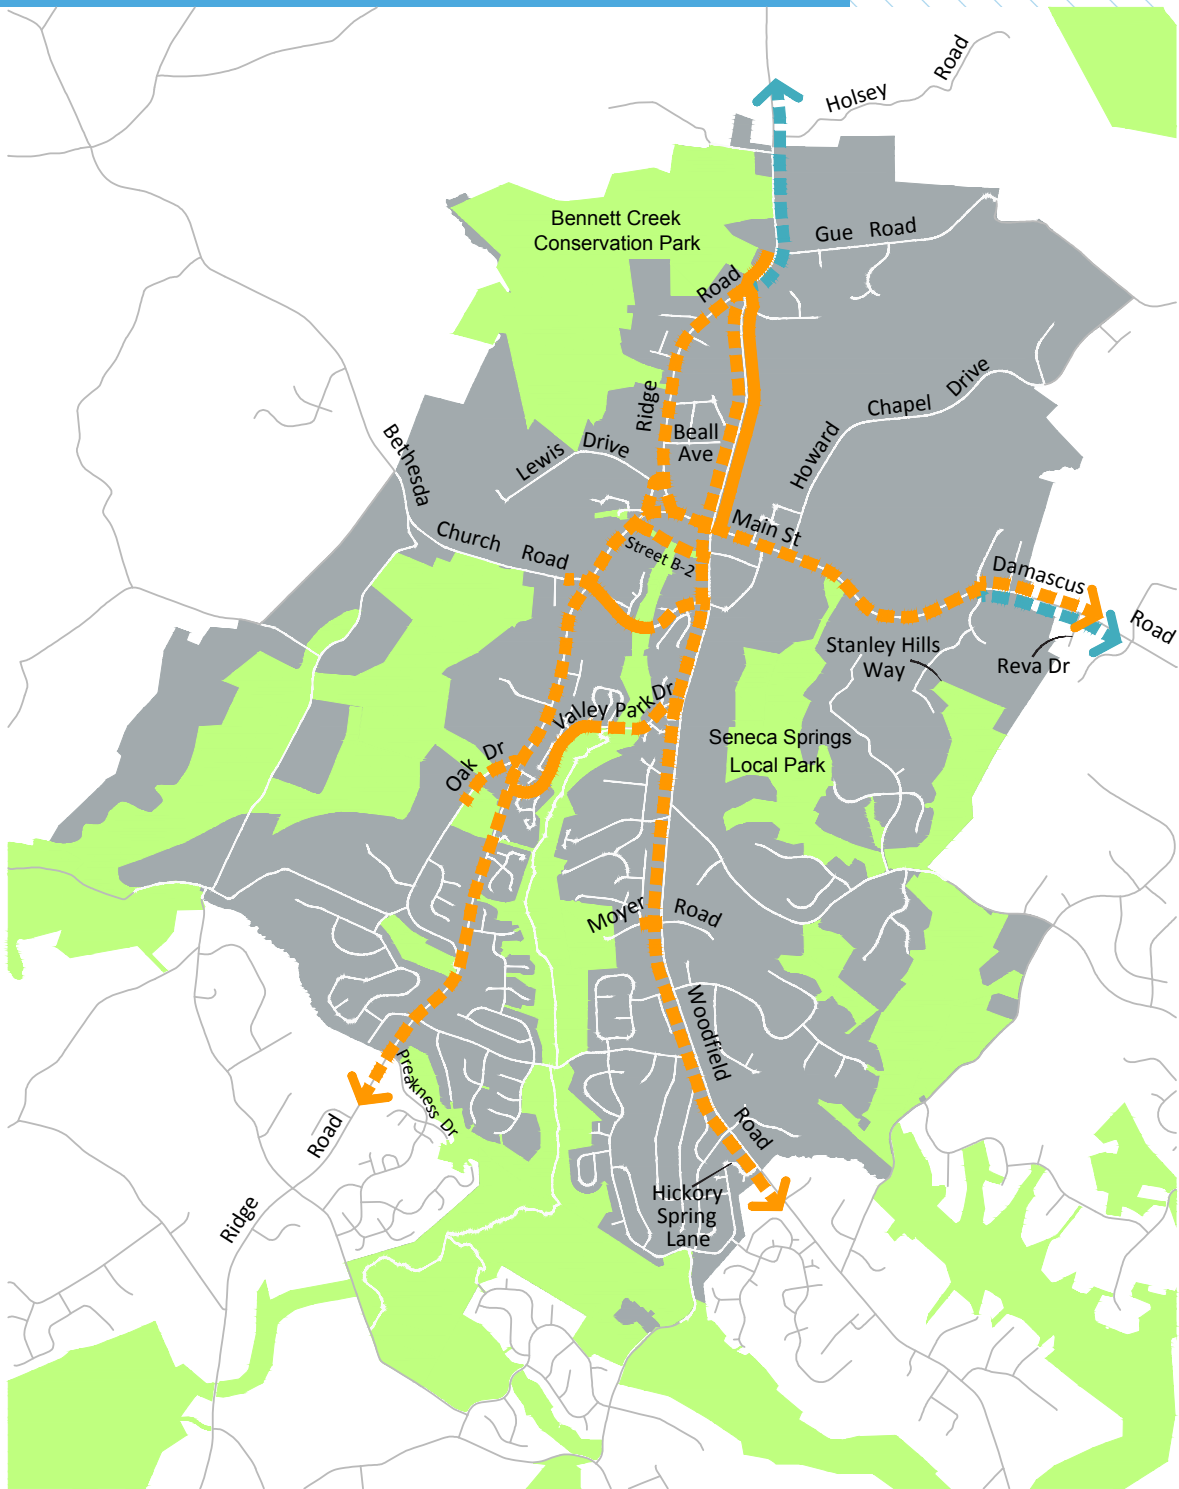

DAMASCUS

Policy Area
 Parkland

Existing Proposed

Separated Bikeways

Bikeable Shoulders

Note: White lines represent non-master planned bikeways

BIKEWAY	FROM	TO	FACILITY TYPE	BIKEWAY TYPE
Bethesda Church Rd	Damascus Elementary School	Ridge Rd	Separated Bikeway	Sidepath (North Side)
	Ridge Rd	Woodfield Rd	Separated Bikeway	Sidepath (South Side)
Damascus Rd	Howard Chapel Dr	Stanley Hills Way	Separated Bikeway	Sidepath (South Side)
	Stanley Hills Way	Reva Dr	Separated Bikeway and Bikeable Shoulders	Sidepath (South Side) and Bikeable Shoulders
High Corner St	Ridge Rd	Lewis Dr	Separated Bikeway	Separated Bike Lanes (Two-Way, North Side)
Lewis Dr	High Corner St	Main St	Separated Bikeway	Separated Bike Lanes (Two-Way, West Side)
Main St	Lewis Dr	Woodfield Rd	Separated Bikeway	Separated Bike Lanes (Two-Way, South Side)
	Woodfield Rd	Howard Chapel Dr	Separated Bikeway	Sidepath (South Side)
Moyer Rd	Clearspring Elementary School	Woodfield Rd	Separated Bikeway	Sidepath or Separated Bike Lanes (south side)
Oak Dr	Ridge Rd	John T Baker Middle School	Separated Bikeway	Sidepath (West Side)
Ridge Rd	Holsey Rd	Gue Rd	Bikeable Shoulders	Bikeable Shoulders
	Gue Rd	Woodfield Rd	Separated Bikeway and Bikeable Shoulders	Sidepath (East Side) and Bikeable Shoulders
	Woodfield Rd	Main St	Separated Bikeway	Sidepath (East Side)
	Beall Ave	Main St	Separated Bikeway	Separated Bike Lanes (East Side)