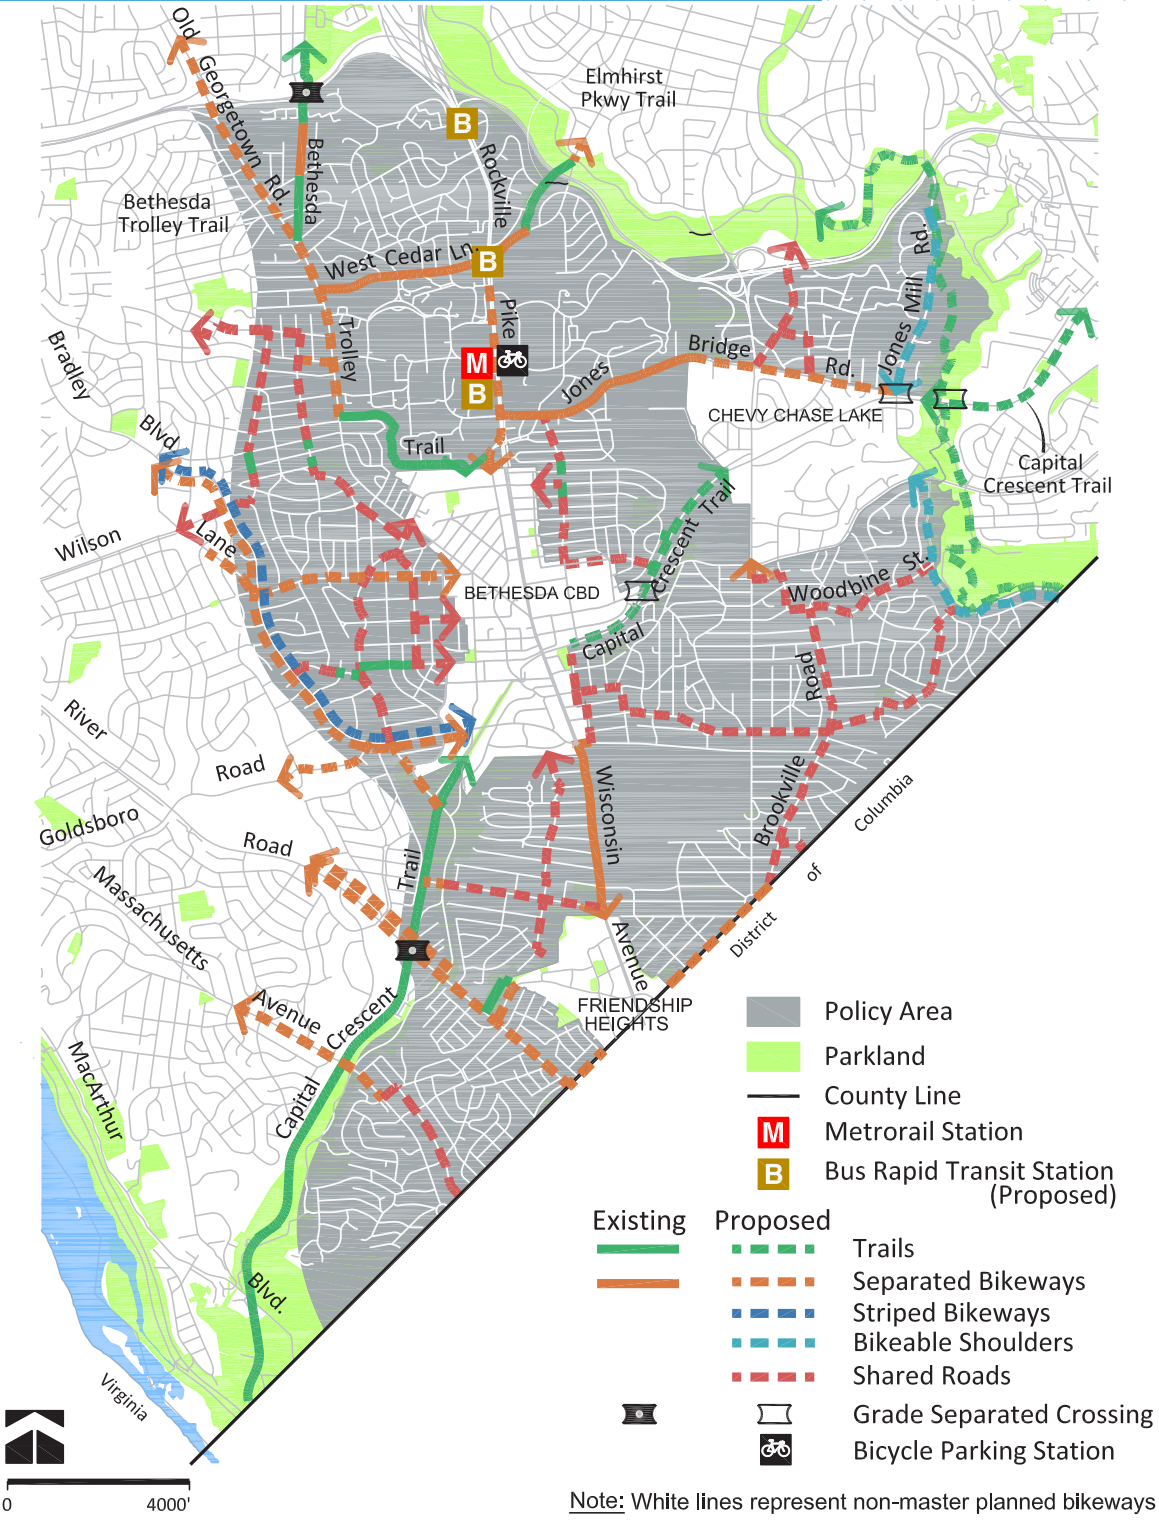

# BETHESDA-CHEVY CHASE (EAST)

STREET	FROM	TO	FACILITY TYPE	BIKEWAY TYPE
46th St	Elm St	Walsh St	Shared Road	Neighborhood Greenway
Aberdeen Pl	Aberdeen Rd	Huntington Pkwy	Shared Road	Neighborhood Greenway
Aberdeen Rd	Bradley Blvd	Aberdeen Pl	Shared Road	Neighborhood Greenway
Baltimore Ave	Massachusetts Ave	Worthington Dr	Shared Road	Neighborhood Greenway
Battery La	Wilson Ln	Old Georgetown Rd	Shared Road	Neighborhood Greenway
Beach Dr	East West Hwy	District of Columbia	Bikeable Shoulders	Bikeable Shoulders
Bethesda Trolley Trail	I-495	Charles St	Trail	Off-Street Trail
	Charles St	South of Lincoln St	Separated Bikeway	Sidepath (East Side)
	Old Georgetown Rd	NIH Property Line	Trail	Off-Street Trail
Blackthorn St	Connecticut Ave	Glendale Rd	Shared Road	Neighborhood Greenway
Bradley Blvd	Aberdeen Rd	Fairfax Rd	Separated Bikeway and Striped Bikeway	Sidepath (East Side) and Conventional Bike Lanes
Bradley Ln	Wisconsin Ave	West Ave	Separated Bikeway	Separated Bike Lanes (Two-Way, North Side)
Brennon La	Cummings La	Shepherd St	Shared Road	Neighborhood Greenway
Brookville Rd	Woodbine St	Western Ave	Shared Road	Priority Shared Lane Markings
Capital Crescent Trail	River Rd	Kenwood Forest Ln	Trail	Off-Street Trail
Capital Crescent Trail	Pearl St	Columbia Country Club	Trail	Off-Street Trail
	Columbia Country Club	Rock Creek Trail	Trail	Off-Street Trail
Cedar La	Rockville Pike	Elmhirst Pkwy Trail	Separated Bikeway	Sidepath (North Side)
Connecticut Ave	East-West Hwy	Blackthorn St	Separated Bikeway	Sidepath (East Side)