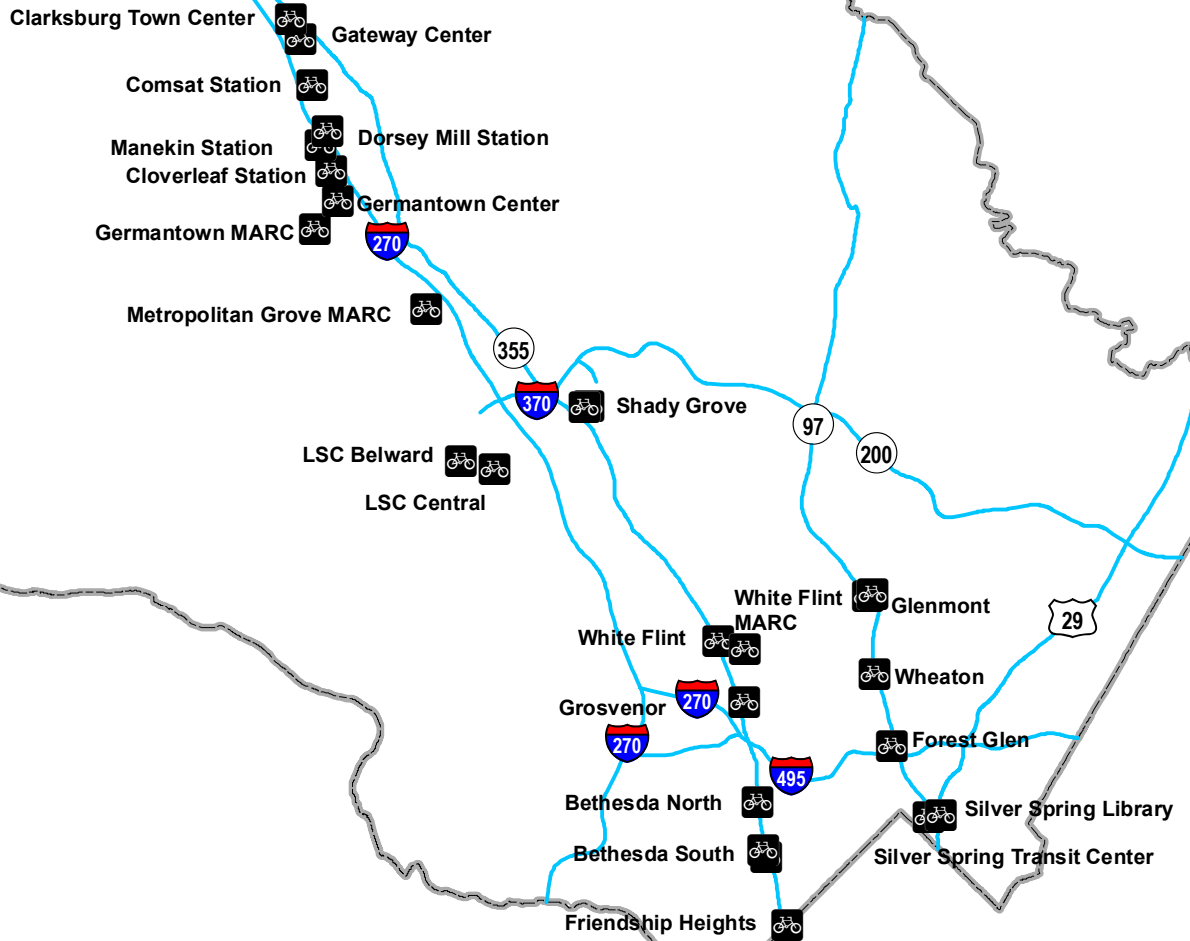

DRAFT Bicycle Parking Station Locations

Bicycle Parking Station Recommendations

Station	Service	Total
Bethesda Metrorail Station North Entrance	Red Line	290
Bethesda Metrorail Station South Entrance	Red Line & Purple Line	520
Clarksburg Town Center Station	Corridor Cities Transitway	20
Cloverleaf Station	Corridor Cities Transitway	20
Comsat Station	Corridor Cities Transitway	20
Dorsey Mill Station	Corridor Cities Transitway	20
Forest Glen Metrorail Station	Red Line	410
Friendship Heights Metrorail Station	Red Line	480
Gateway Center Station	Corridor Cities Transitway	20
Germantown Center Station	Corridor Cities Transitway	20
Germantown MARC Station	MARC Brunswick Line	60
Glenmont Metrorail Station	Red Line	180
Glenmont Metrorail Station	Red Line	180
Grosvenor Metrorail Station	Red Line	420
LSC Belward Station	Corridor Cities Transitway	60
LSC Central Station	Corridor Cities Transitway	80
Manekin Station	Corridor Cities Transitway	20
Medical Center Metrorail Station	Red Line	560
Metropolitan Grove MARC Station	MARC Brunswick Line	30
Shady Grove Metrorail East	Red Line & Corridor Cities Transitway	440
Shady Grove Metrorail West	Red Line	340
Silver Spring Library	Purple Line & Retail	40
Silver Spring Metrorail Station	Red Line & Purple Line & MARC	880
Wheaton Metrorail Station	Red Line	390
White Flint MARC Station	MARC Brunswick Line	40
White Flint Metrorail Station	Red Line	430