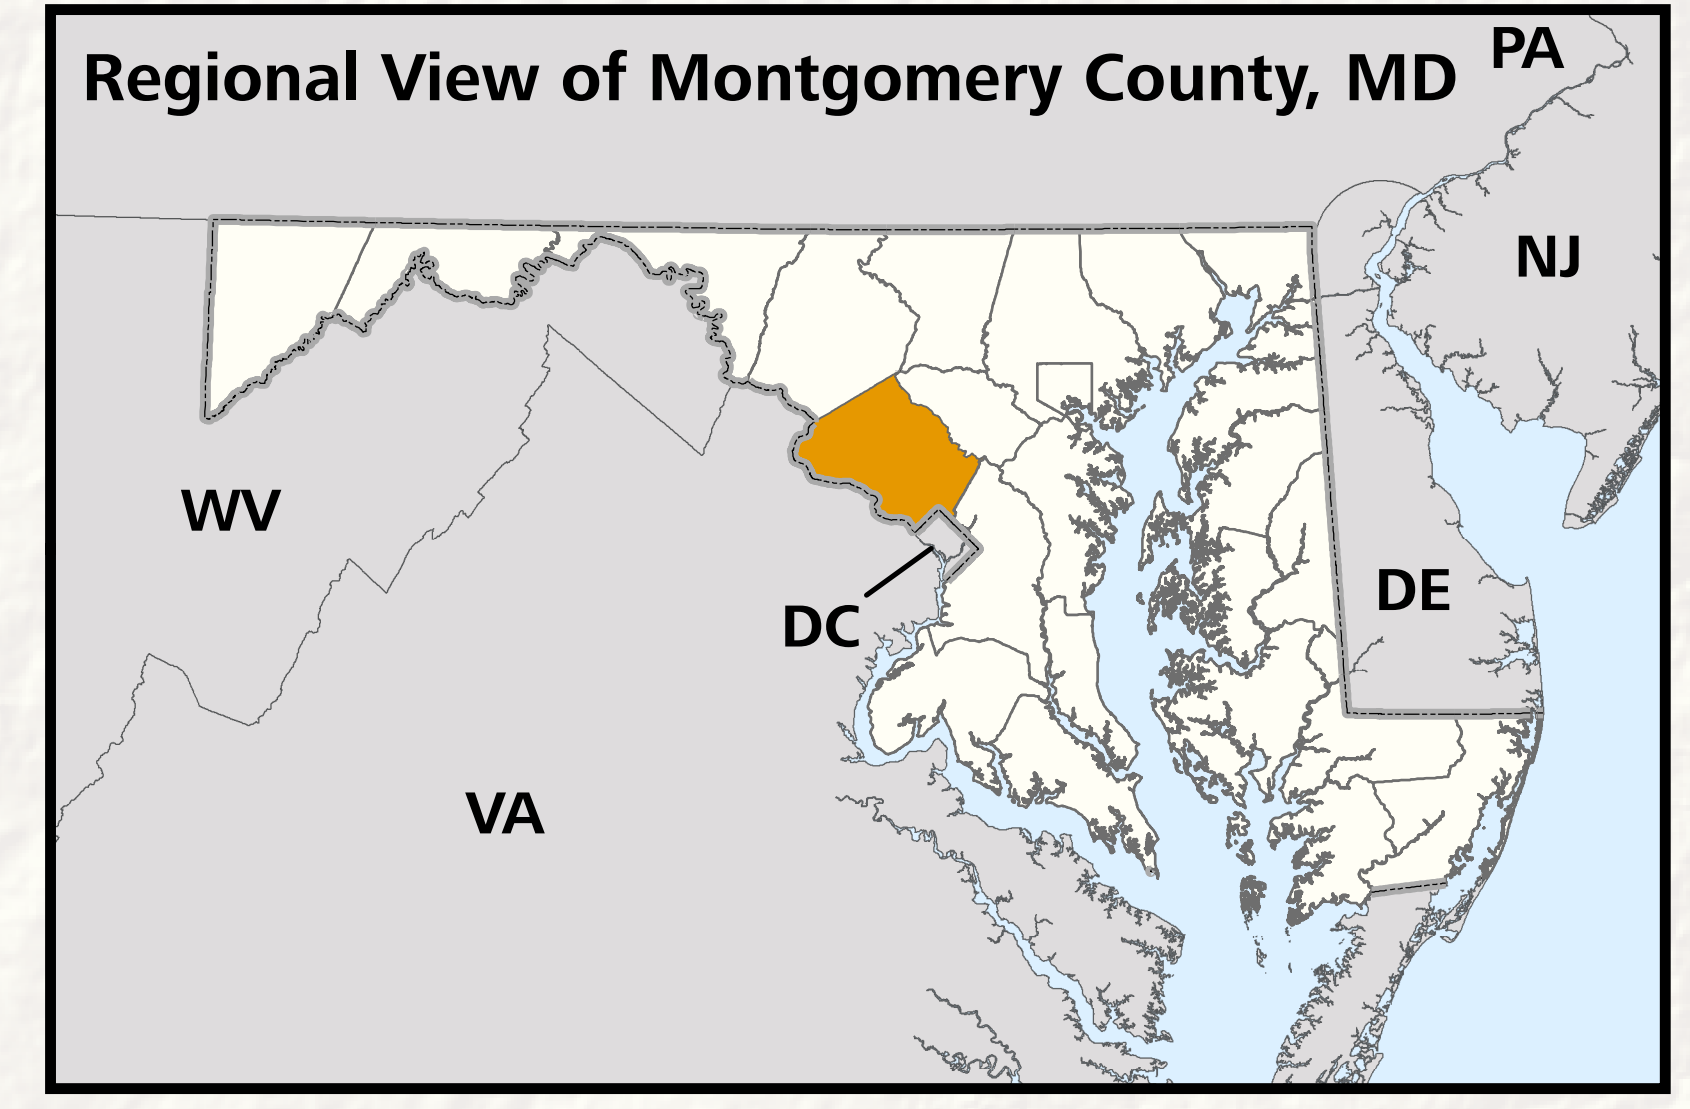

# Rustic Roads - Montgomery County, MD

- |                  |                    |                     |
|------------------|--------------------|---------------------|
| Parks (Existing) | Railroads          | <b>Rustic Roads</b> |
| Water            | Interstates        | Country Arterials   |
| Municipalities   | Primary Roads      | Country Road        |
|                  | Secondary Roads    | Exceptional Rustic  |
|                  | Neighborhood Roads | Rustic              |