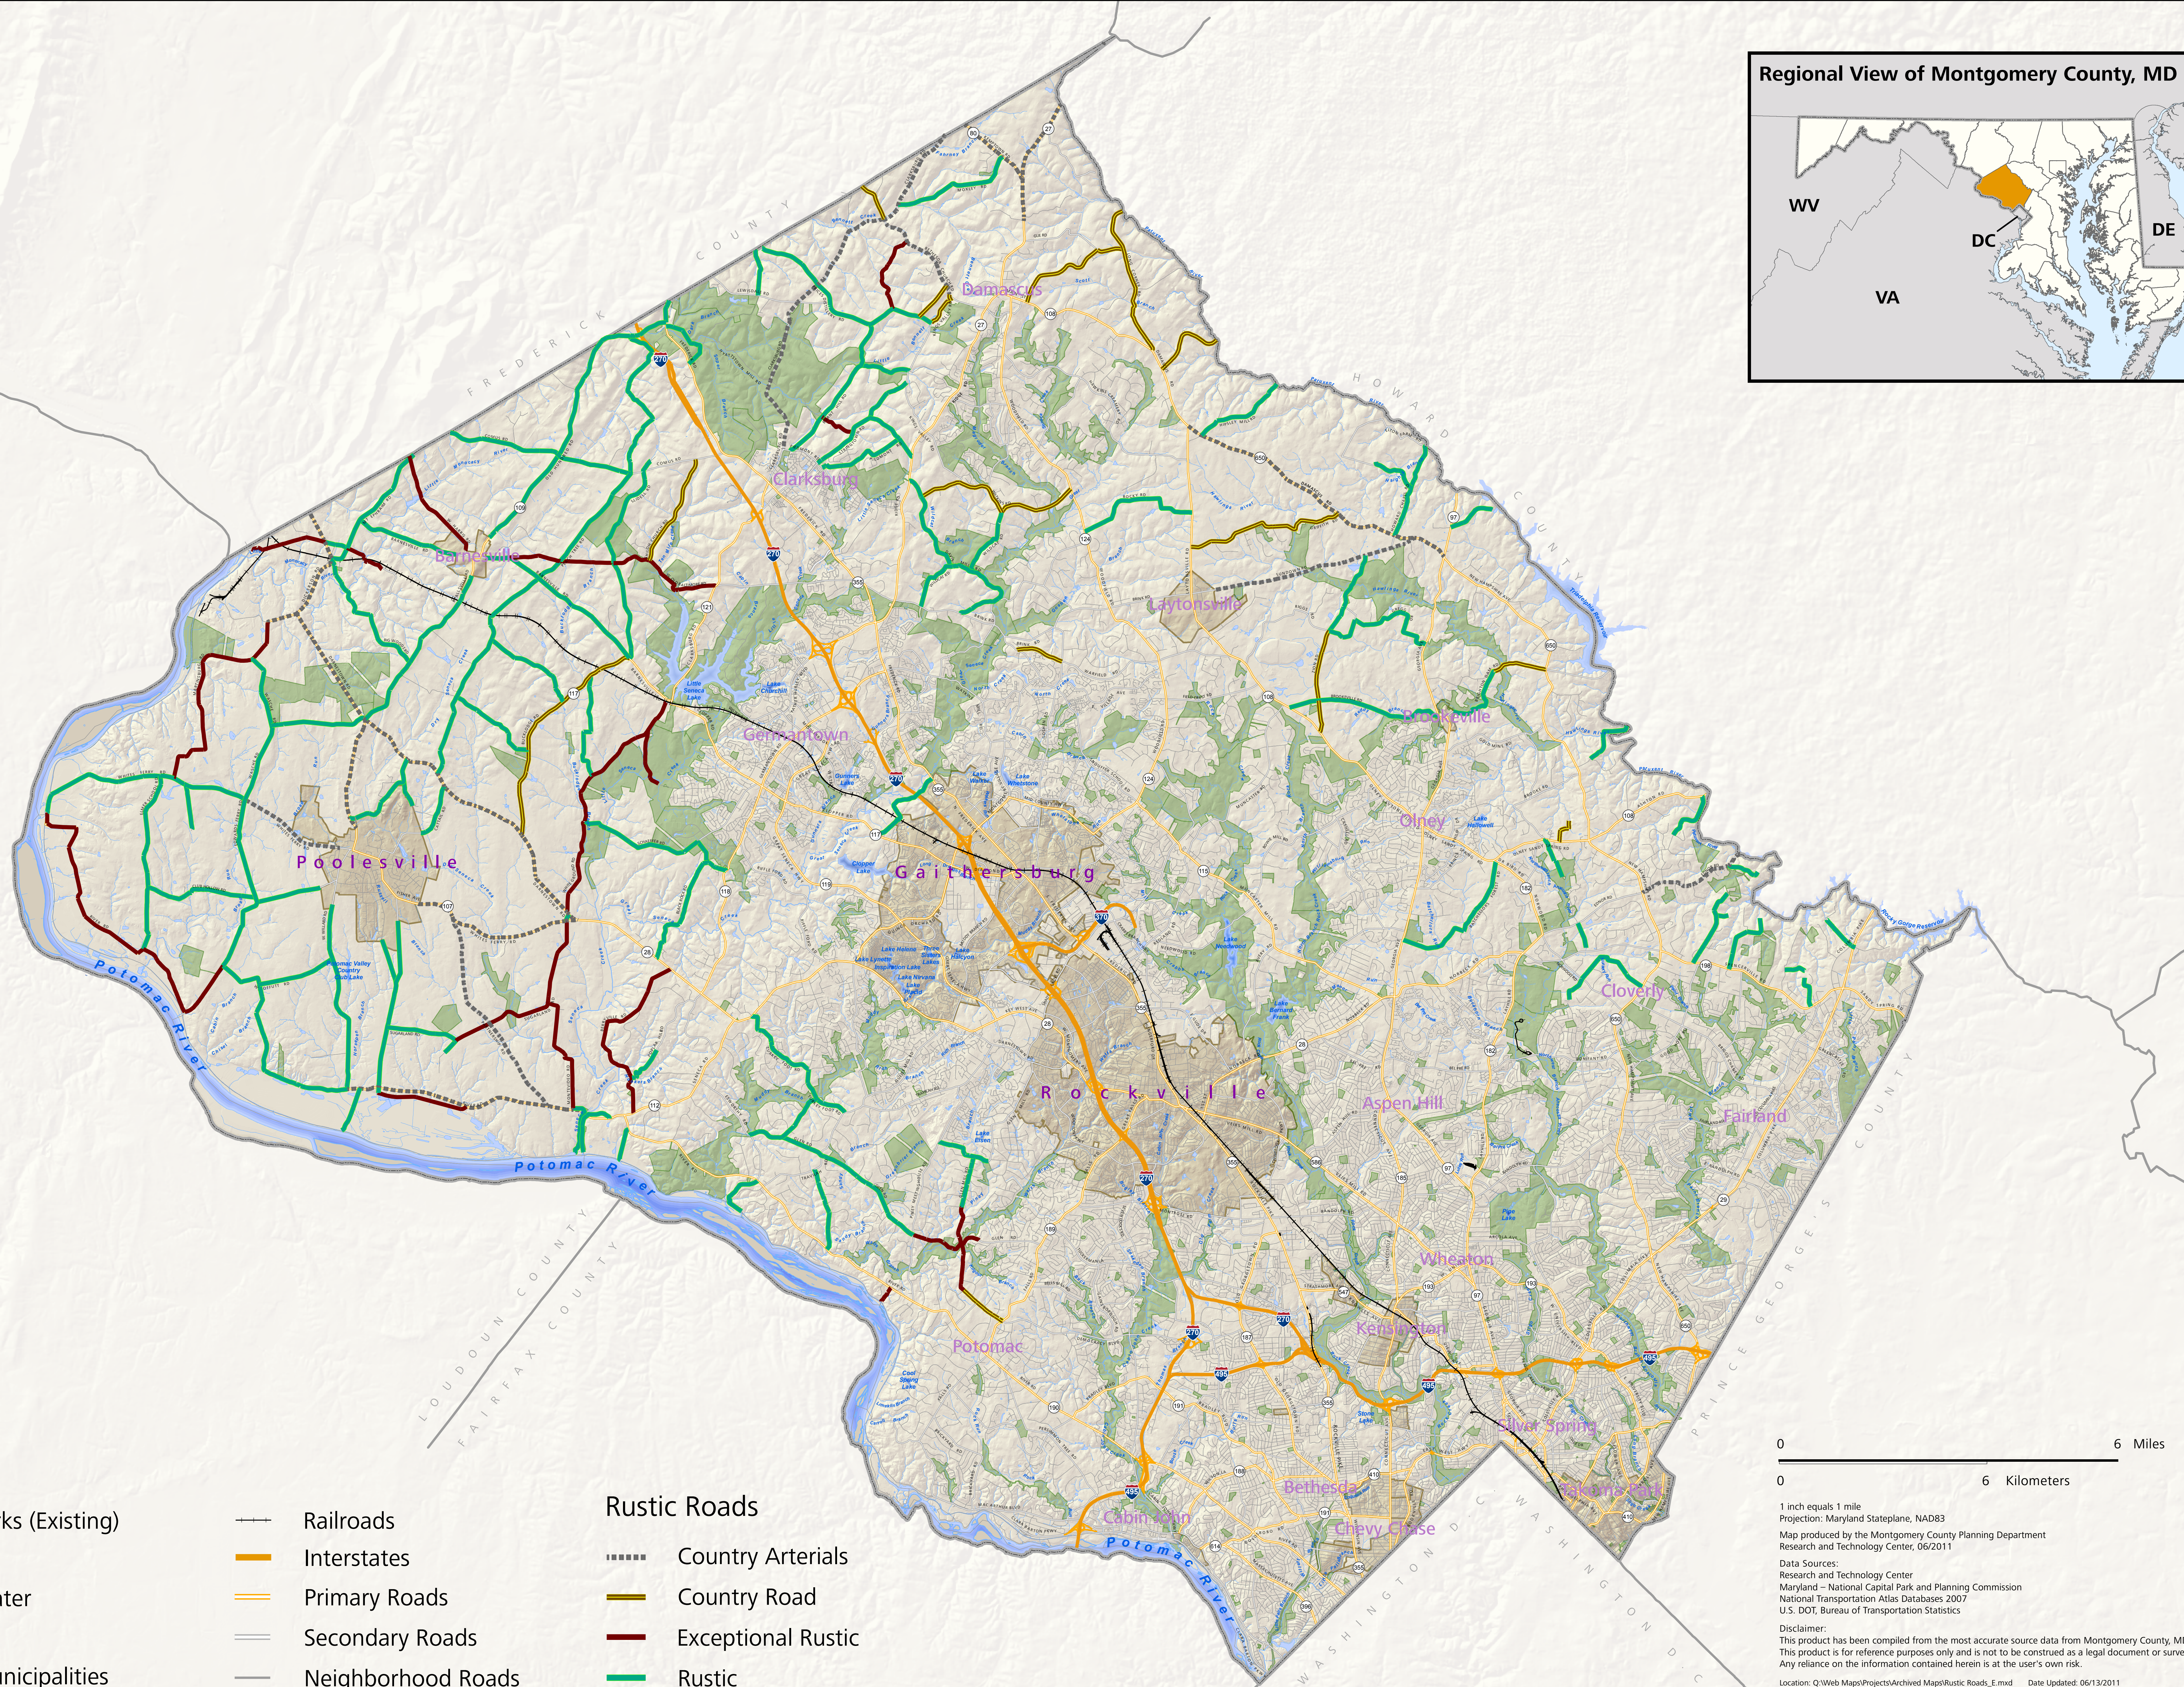

# Rustic Roads - Montgomery County, MD

- |                  |                    |                     |
|------------------|--------------------|---------------------|
| Parks (Existing) | Railroads          | <b>Rustic Roads</b> |
| Water            | Interstates        | Country Arterials   |
| Municipalities   | Primary Roads      | Country Road        |
|                  | Secondary Roads    | Exceptional Rustic  |
|                  | Neighborhood Roads | Rustic              |

0 6 Miles  
0 6 Kilometers

1 inch equals 1 mile  
Projection: Maryland Stateplane, NAD83  
Map produced by the Montgomery County Planning Department  
Research and Technology Center, 06/2011

Data Sources:  
Research and Technology Center  
Maryland – National Capital Park and Planning Commission  
National Transportation Atlas Databases 2007  
U.S. DOT, Bureau of Transportation Statistics

Location: Q:\Web Maps\Projects\Archived Maps\Rustic\_Roads\_E.mxd Date Updated: 06/13/2011