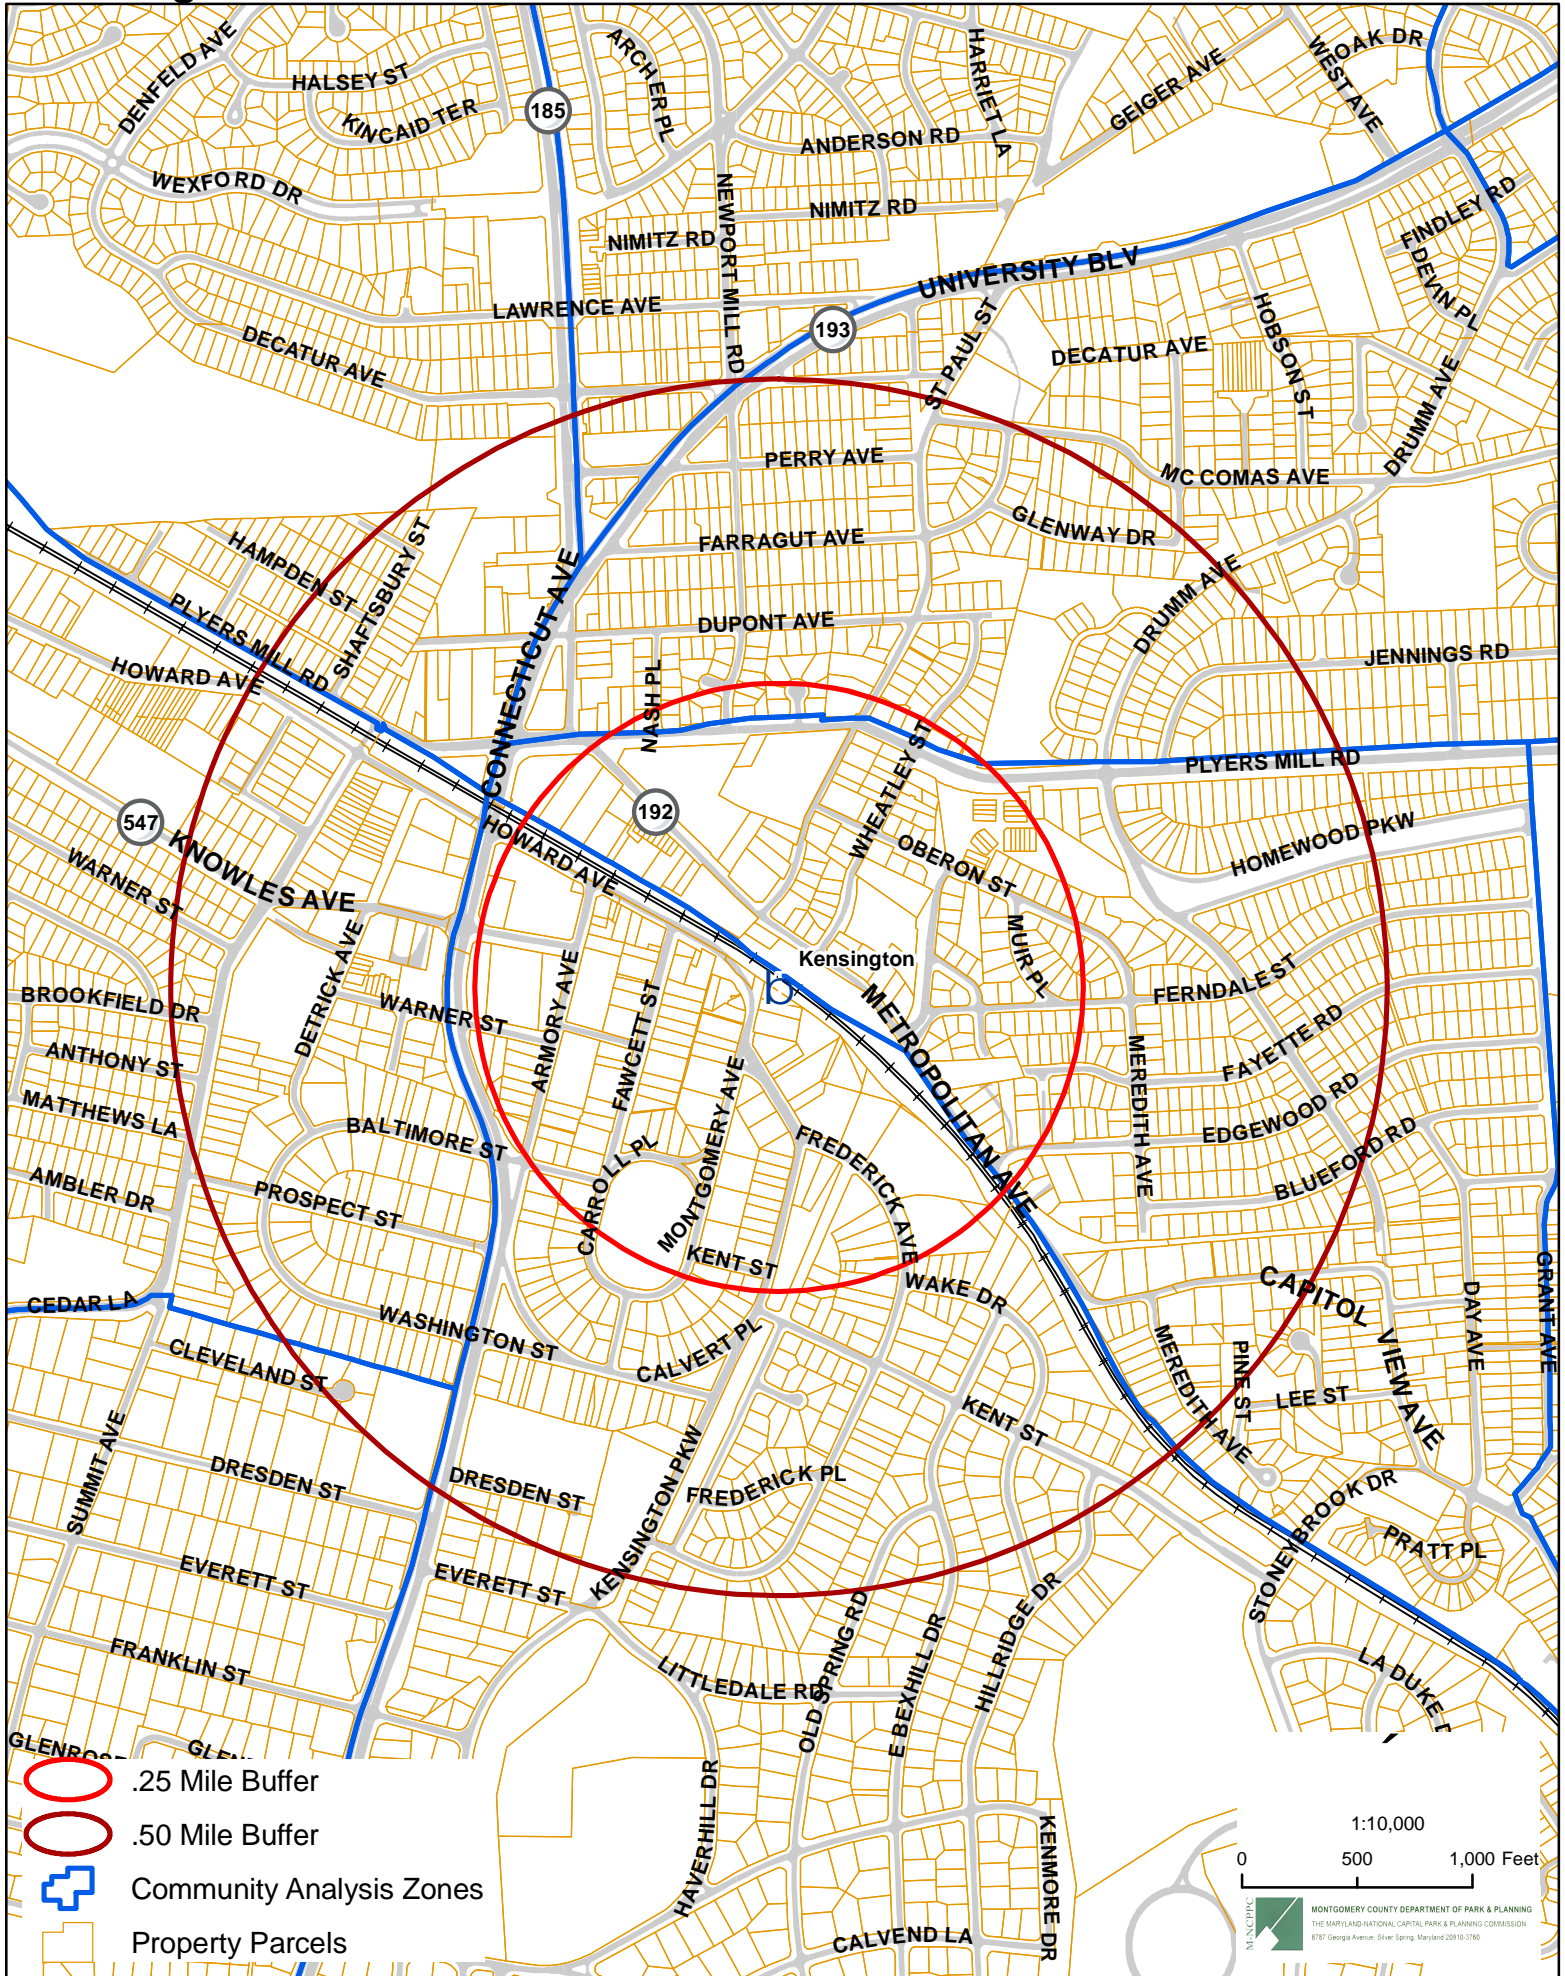

Kensington MARC Train Station

-  .25 Mile Buffer
-  .50 Mile Buffer
-  Community Analysis Zones
-  Property Parcels