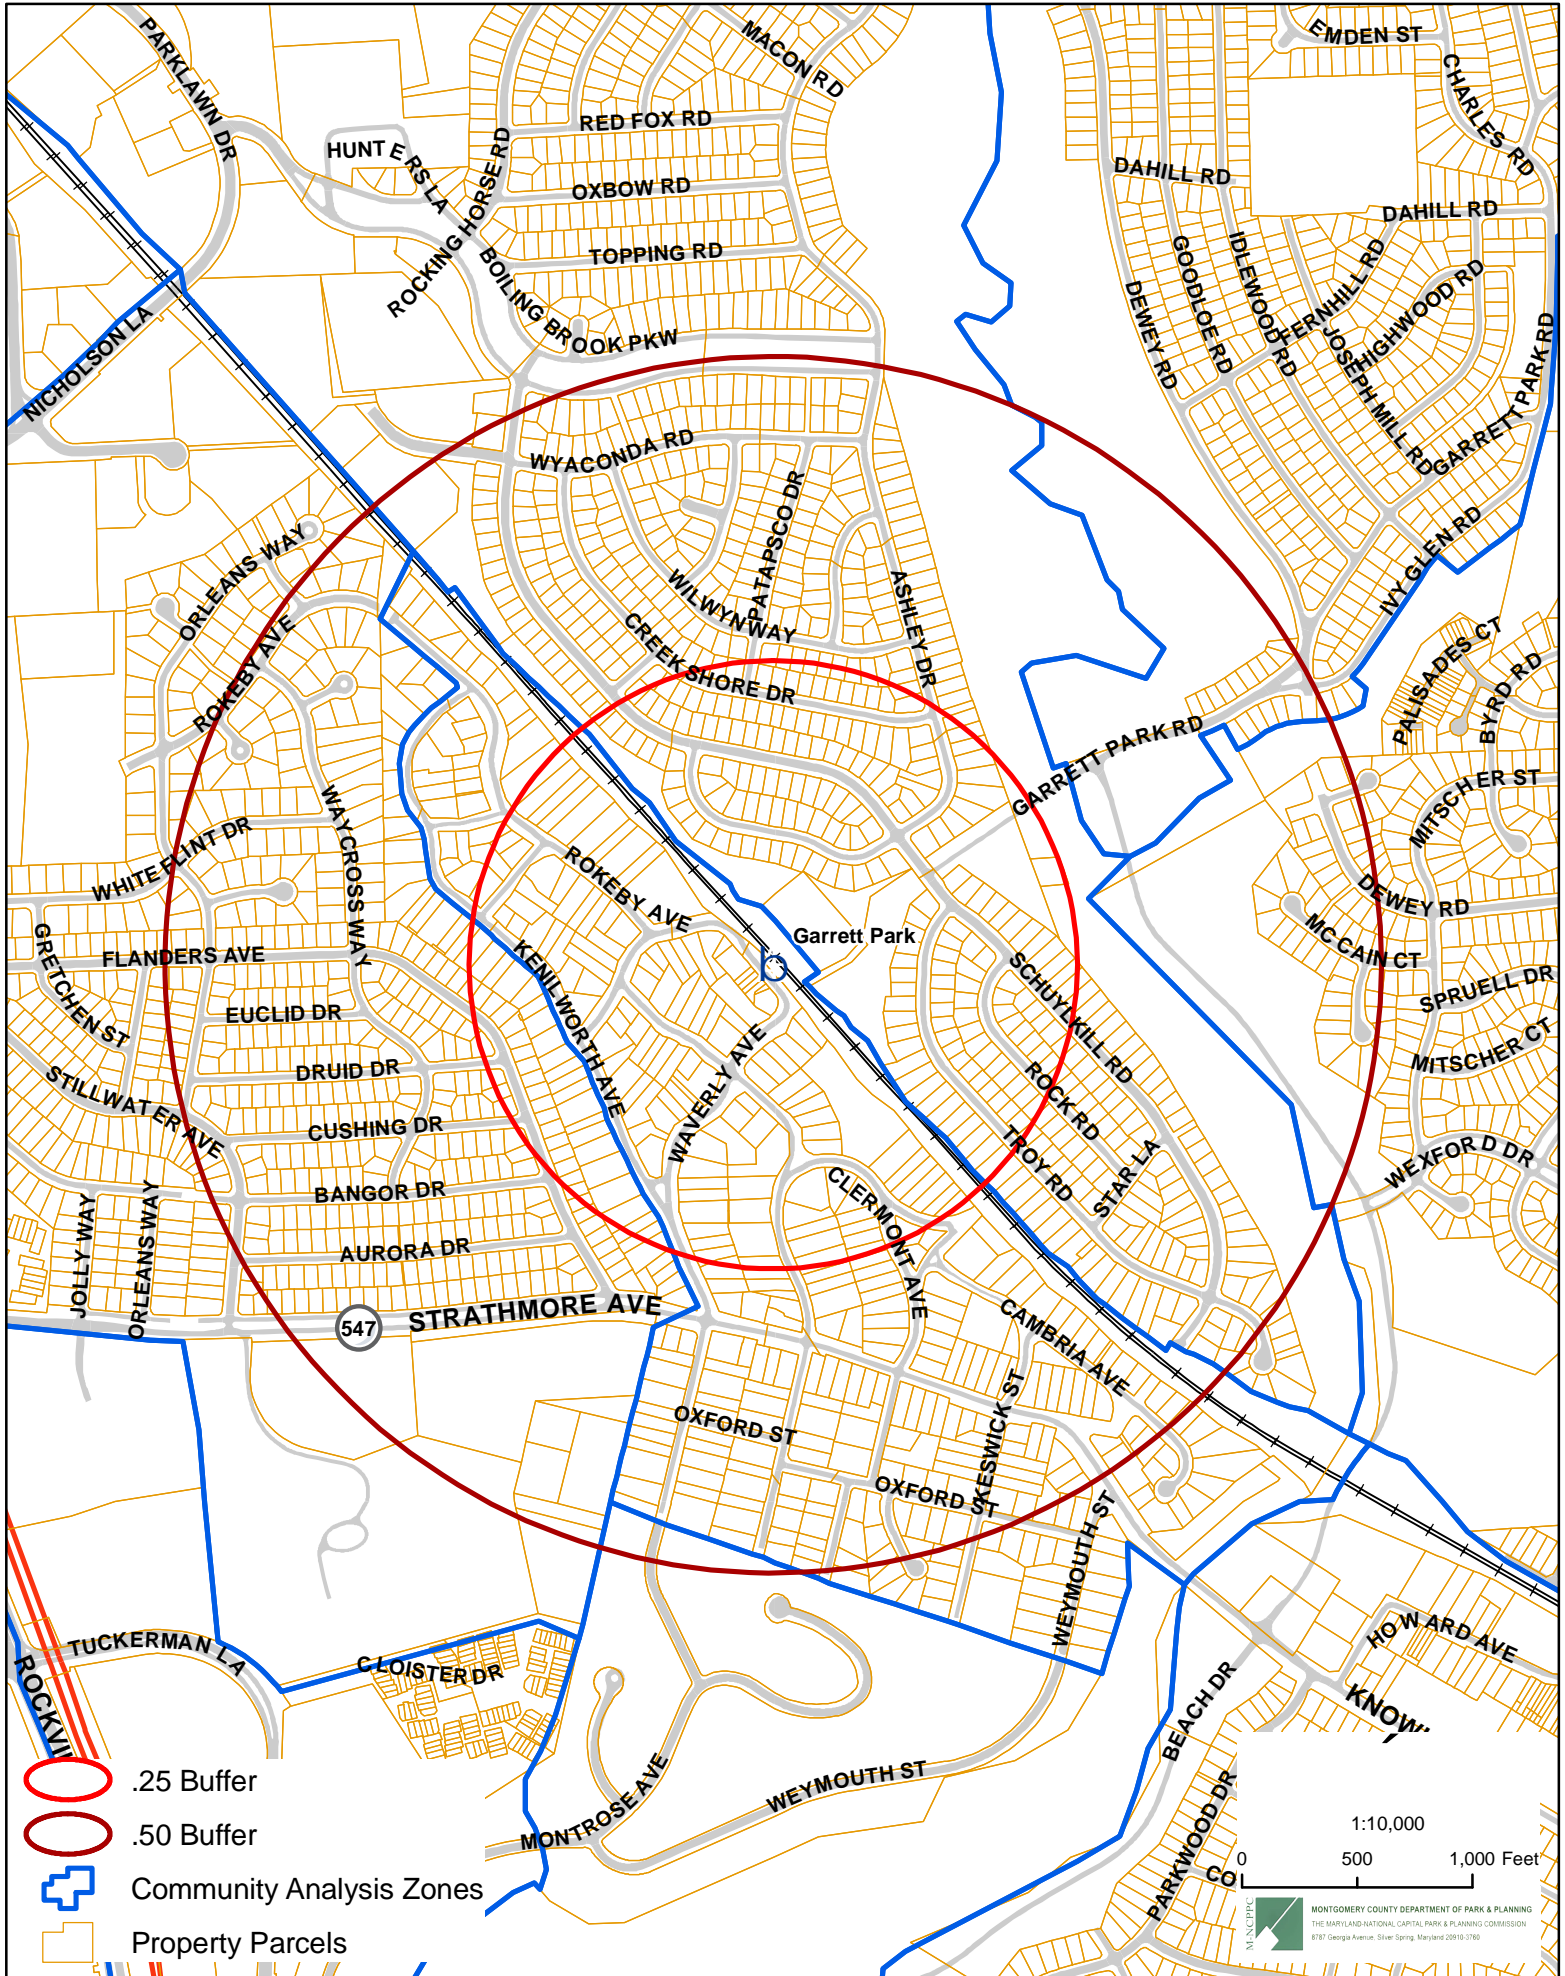

# Garrett Park MARC Train Station

- .25 Buffer
- .50 Buffer

⊕ Community Analysis Zones

Property Parcels

1:10,000  
0 500 1,000 Feet