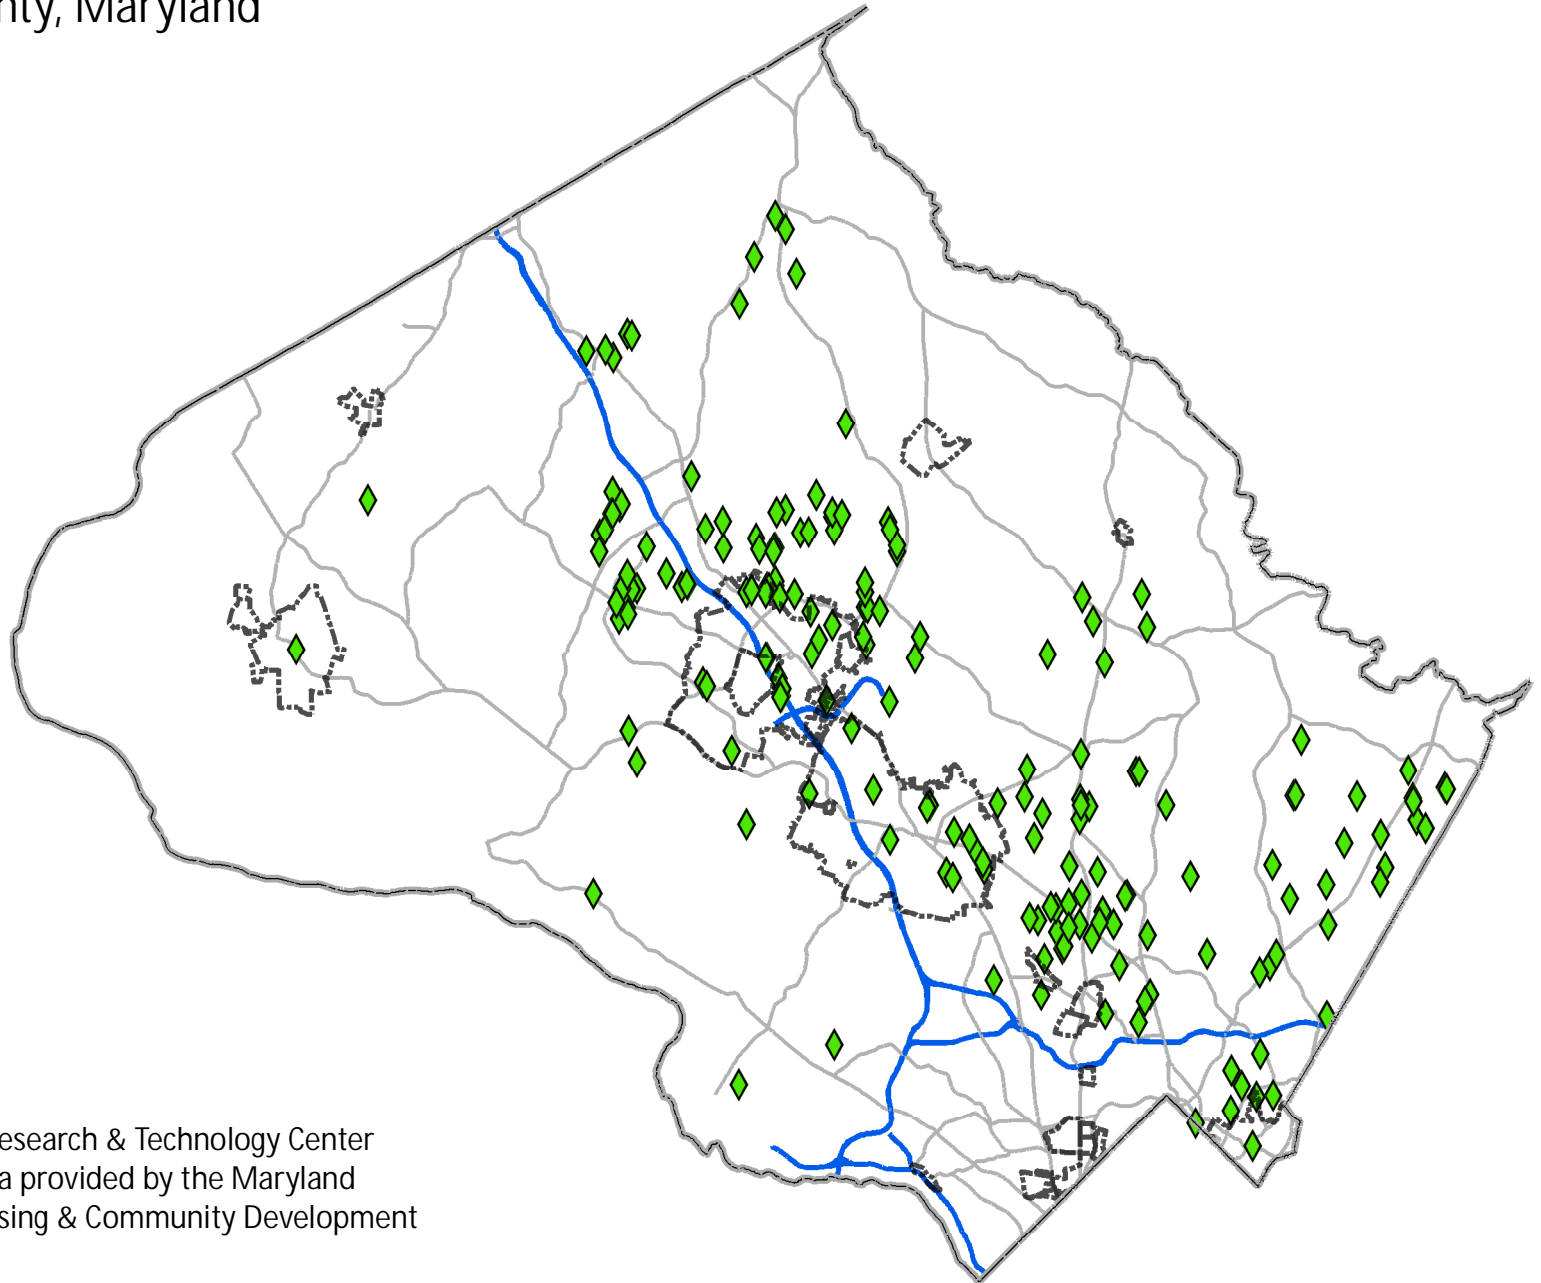

# Real Estate Owned (REO) properties (2008 - first 2 quarters)

Montgomery County, Maryland

Source: M-NCPPC Research & Technology Center  
from RealtyTrac data provided by the Maryland  
Department of Housing & Community Development