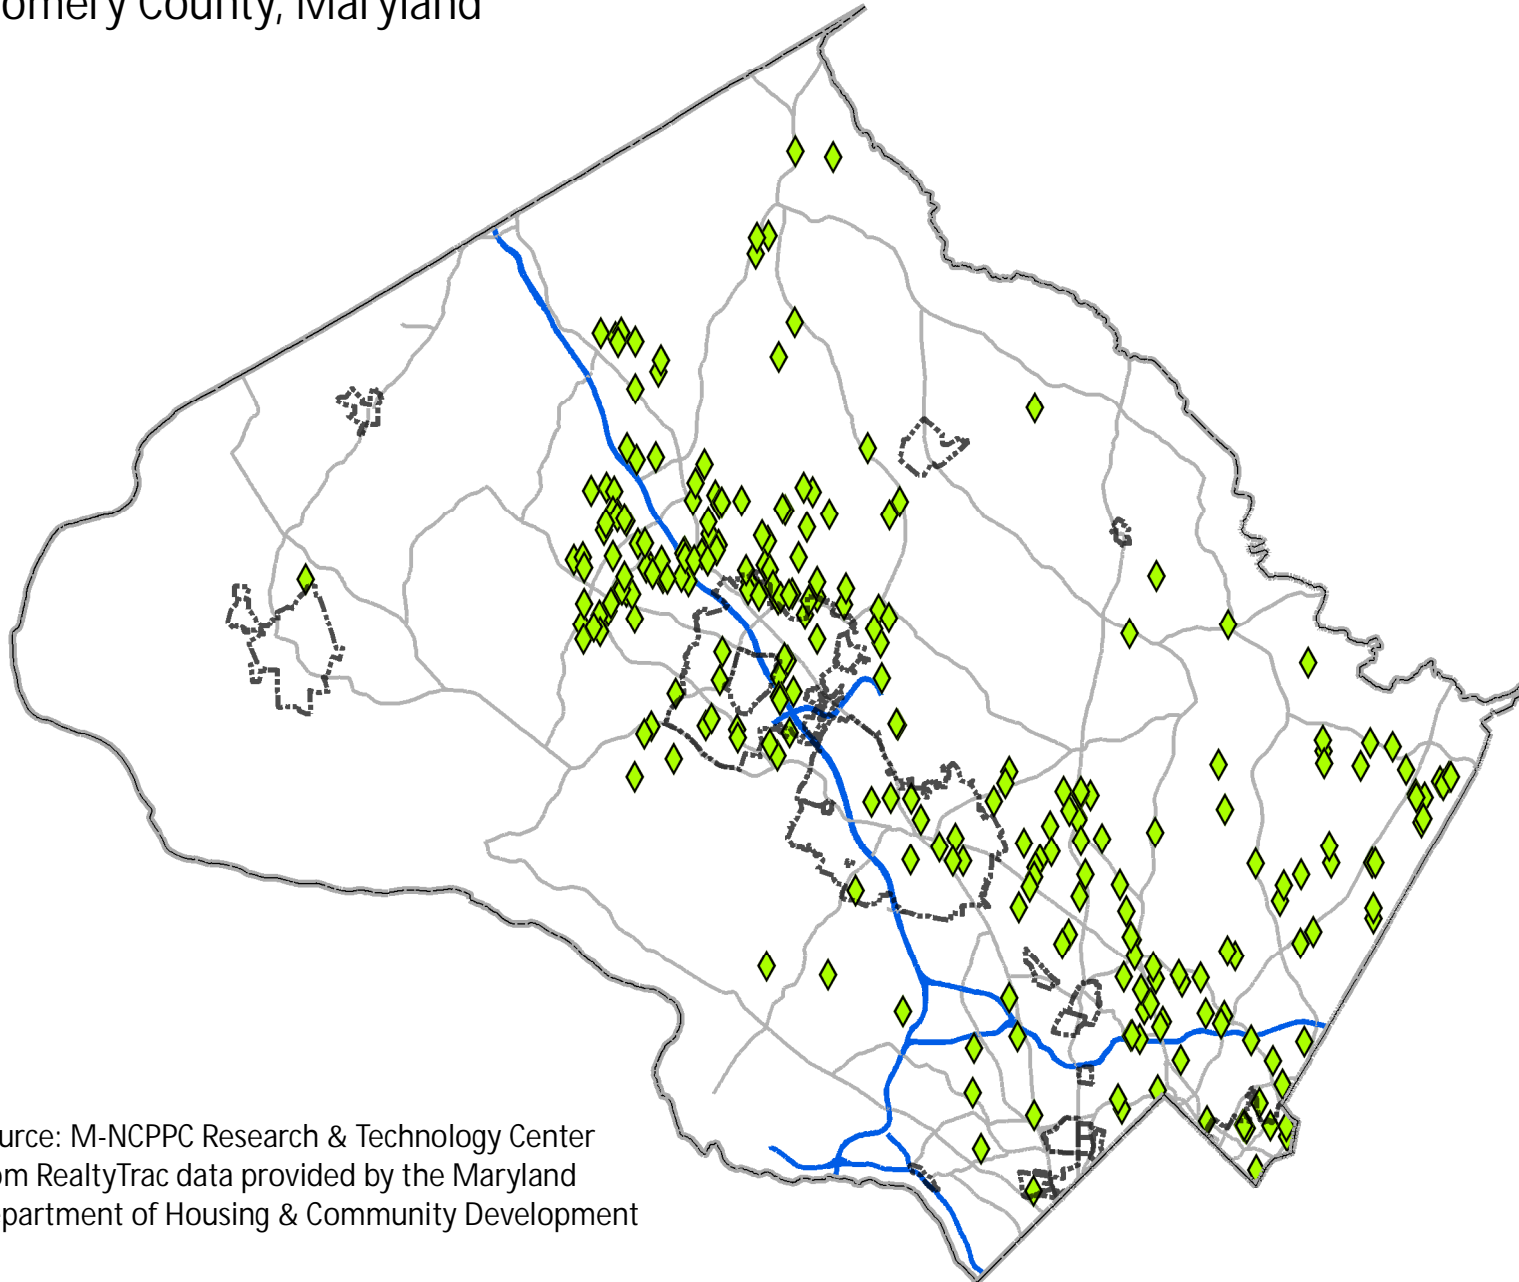

# Real Estate Owned (REO) properties (2007)

Montgomery County, Maryland

Source: M-NCPPC Research & Technology Center  
from RealtyTrac data provided by the Maryland  
Department of Housing & Community Development