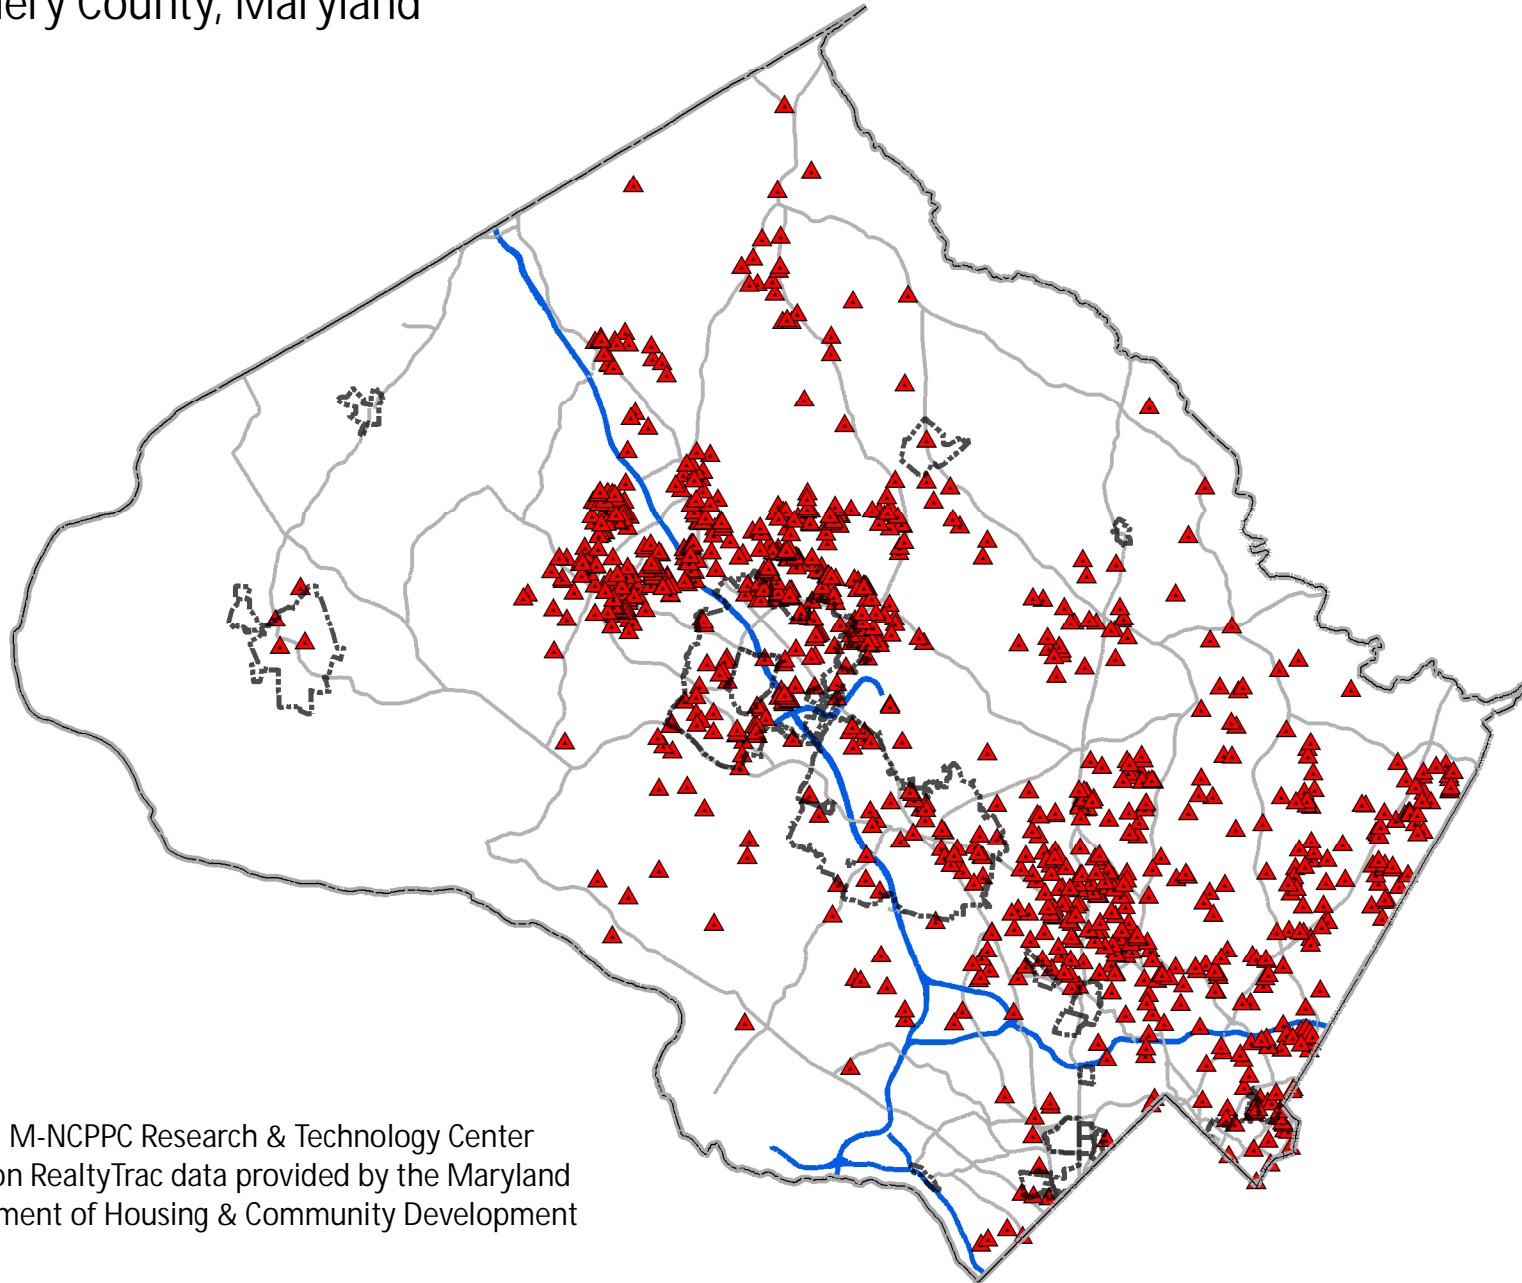

Foreclosure Auctions (2008 - first 2 quarters)

Montgomery County, Maryland

Source: M-NCPPC Research & Technology Center
based on RealtyTrac data provided by the Maryland
Department of Housing & Community Development