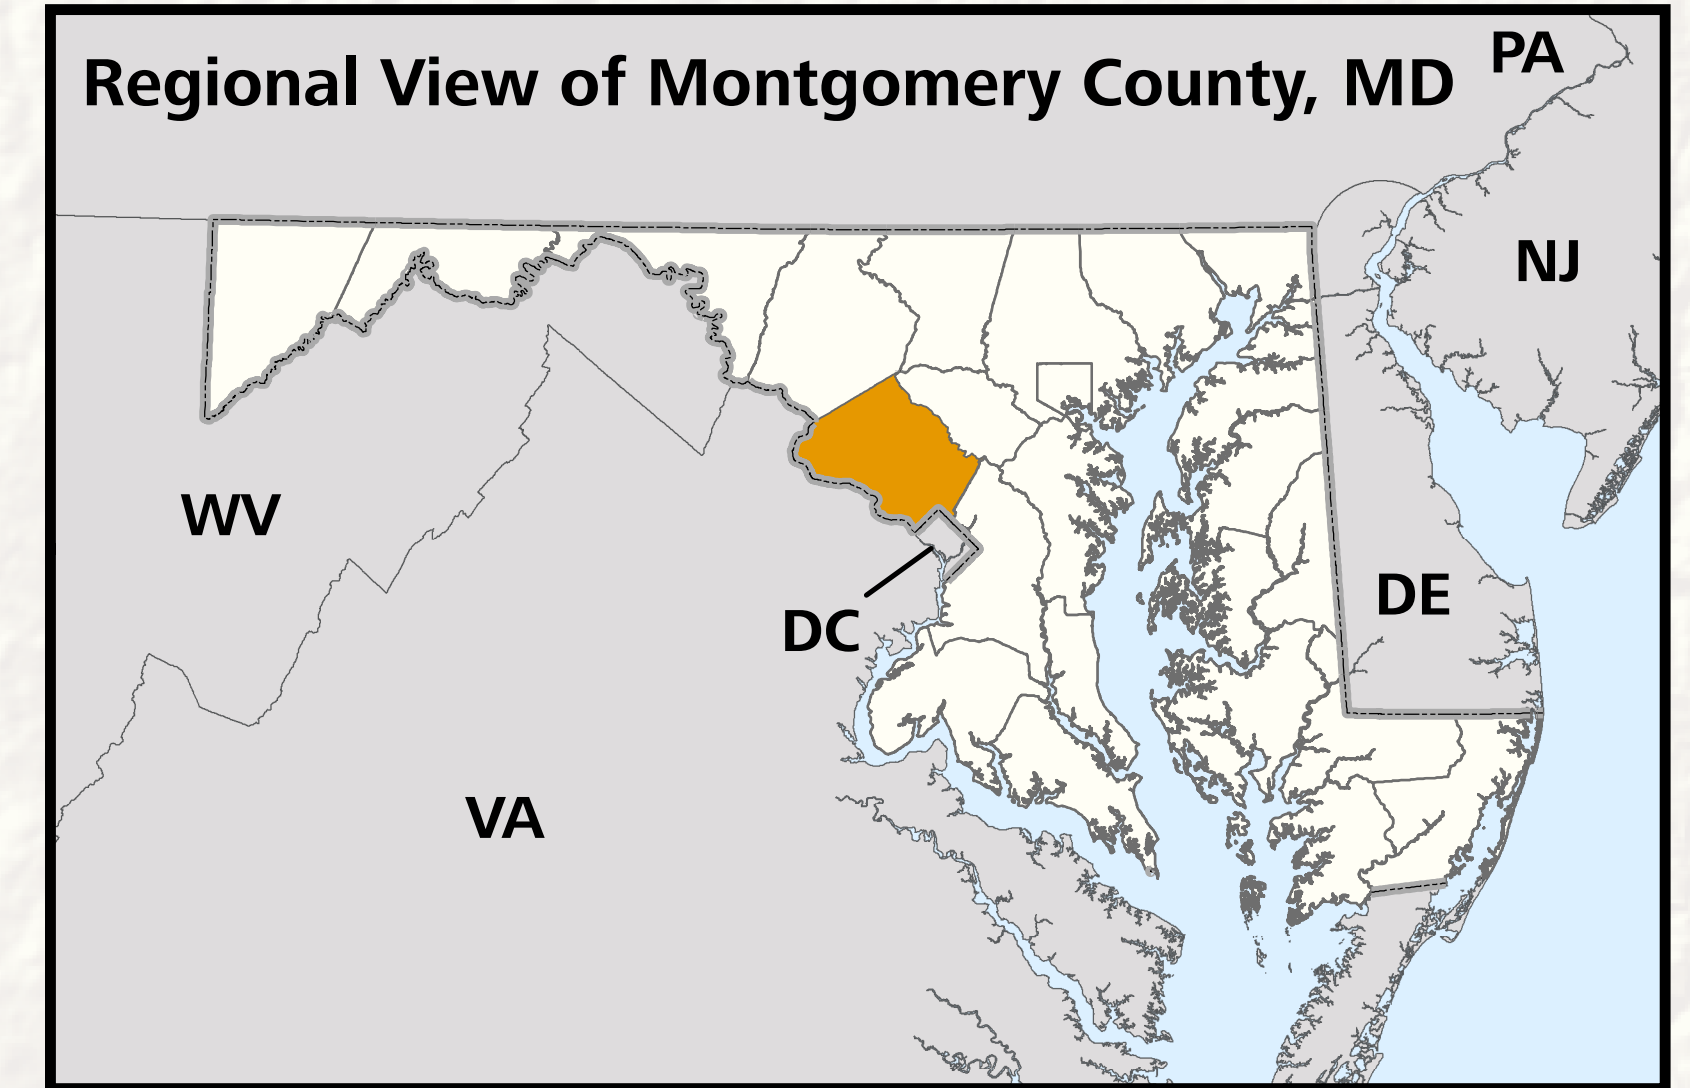

Policy Areas - Montgomery County, MD

Numbered Policy Area Boundaries:

1. Germantown Town Center
2. Shady Grove Metro Station
3. Rockville Town Center
4. Twinbrook
5. White Flint
6. Grosvenor
7. Glenmont
8. Wheaton CBD
9. Bethesda CBD
10. Friendship Heights
11. Silver Spring CBD

- Policy Areas
- Interstates
- Primary Roads
- Secondary Roads
- Neighborhood Roads
- Municipalities

0 6 Miles
0 6 Kilometers

1 inch equals 1 mile
Projection: Maryland Stateplane, NAD83
Map produced by the Montgomery County Planning Department
Research and Technology Center, 09/2009

Disclaimer:
This product has been compiled from the most accurate source data from Montgomery County, MD.
This product is for reference purposes only and is not to be construed as a legal document or survey instrument.
Any reliance on the information contained herein is at the user's own risk.