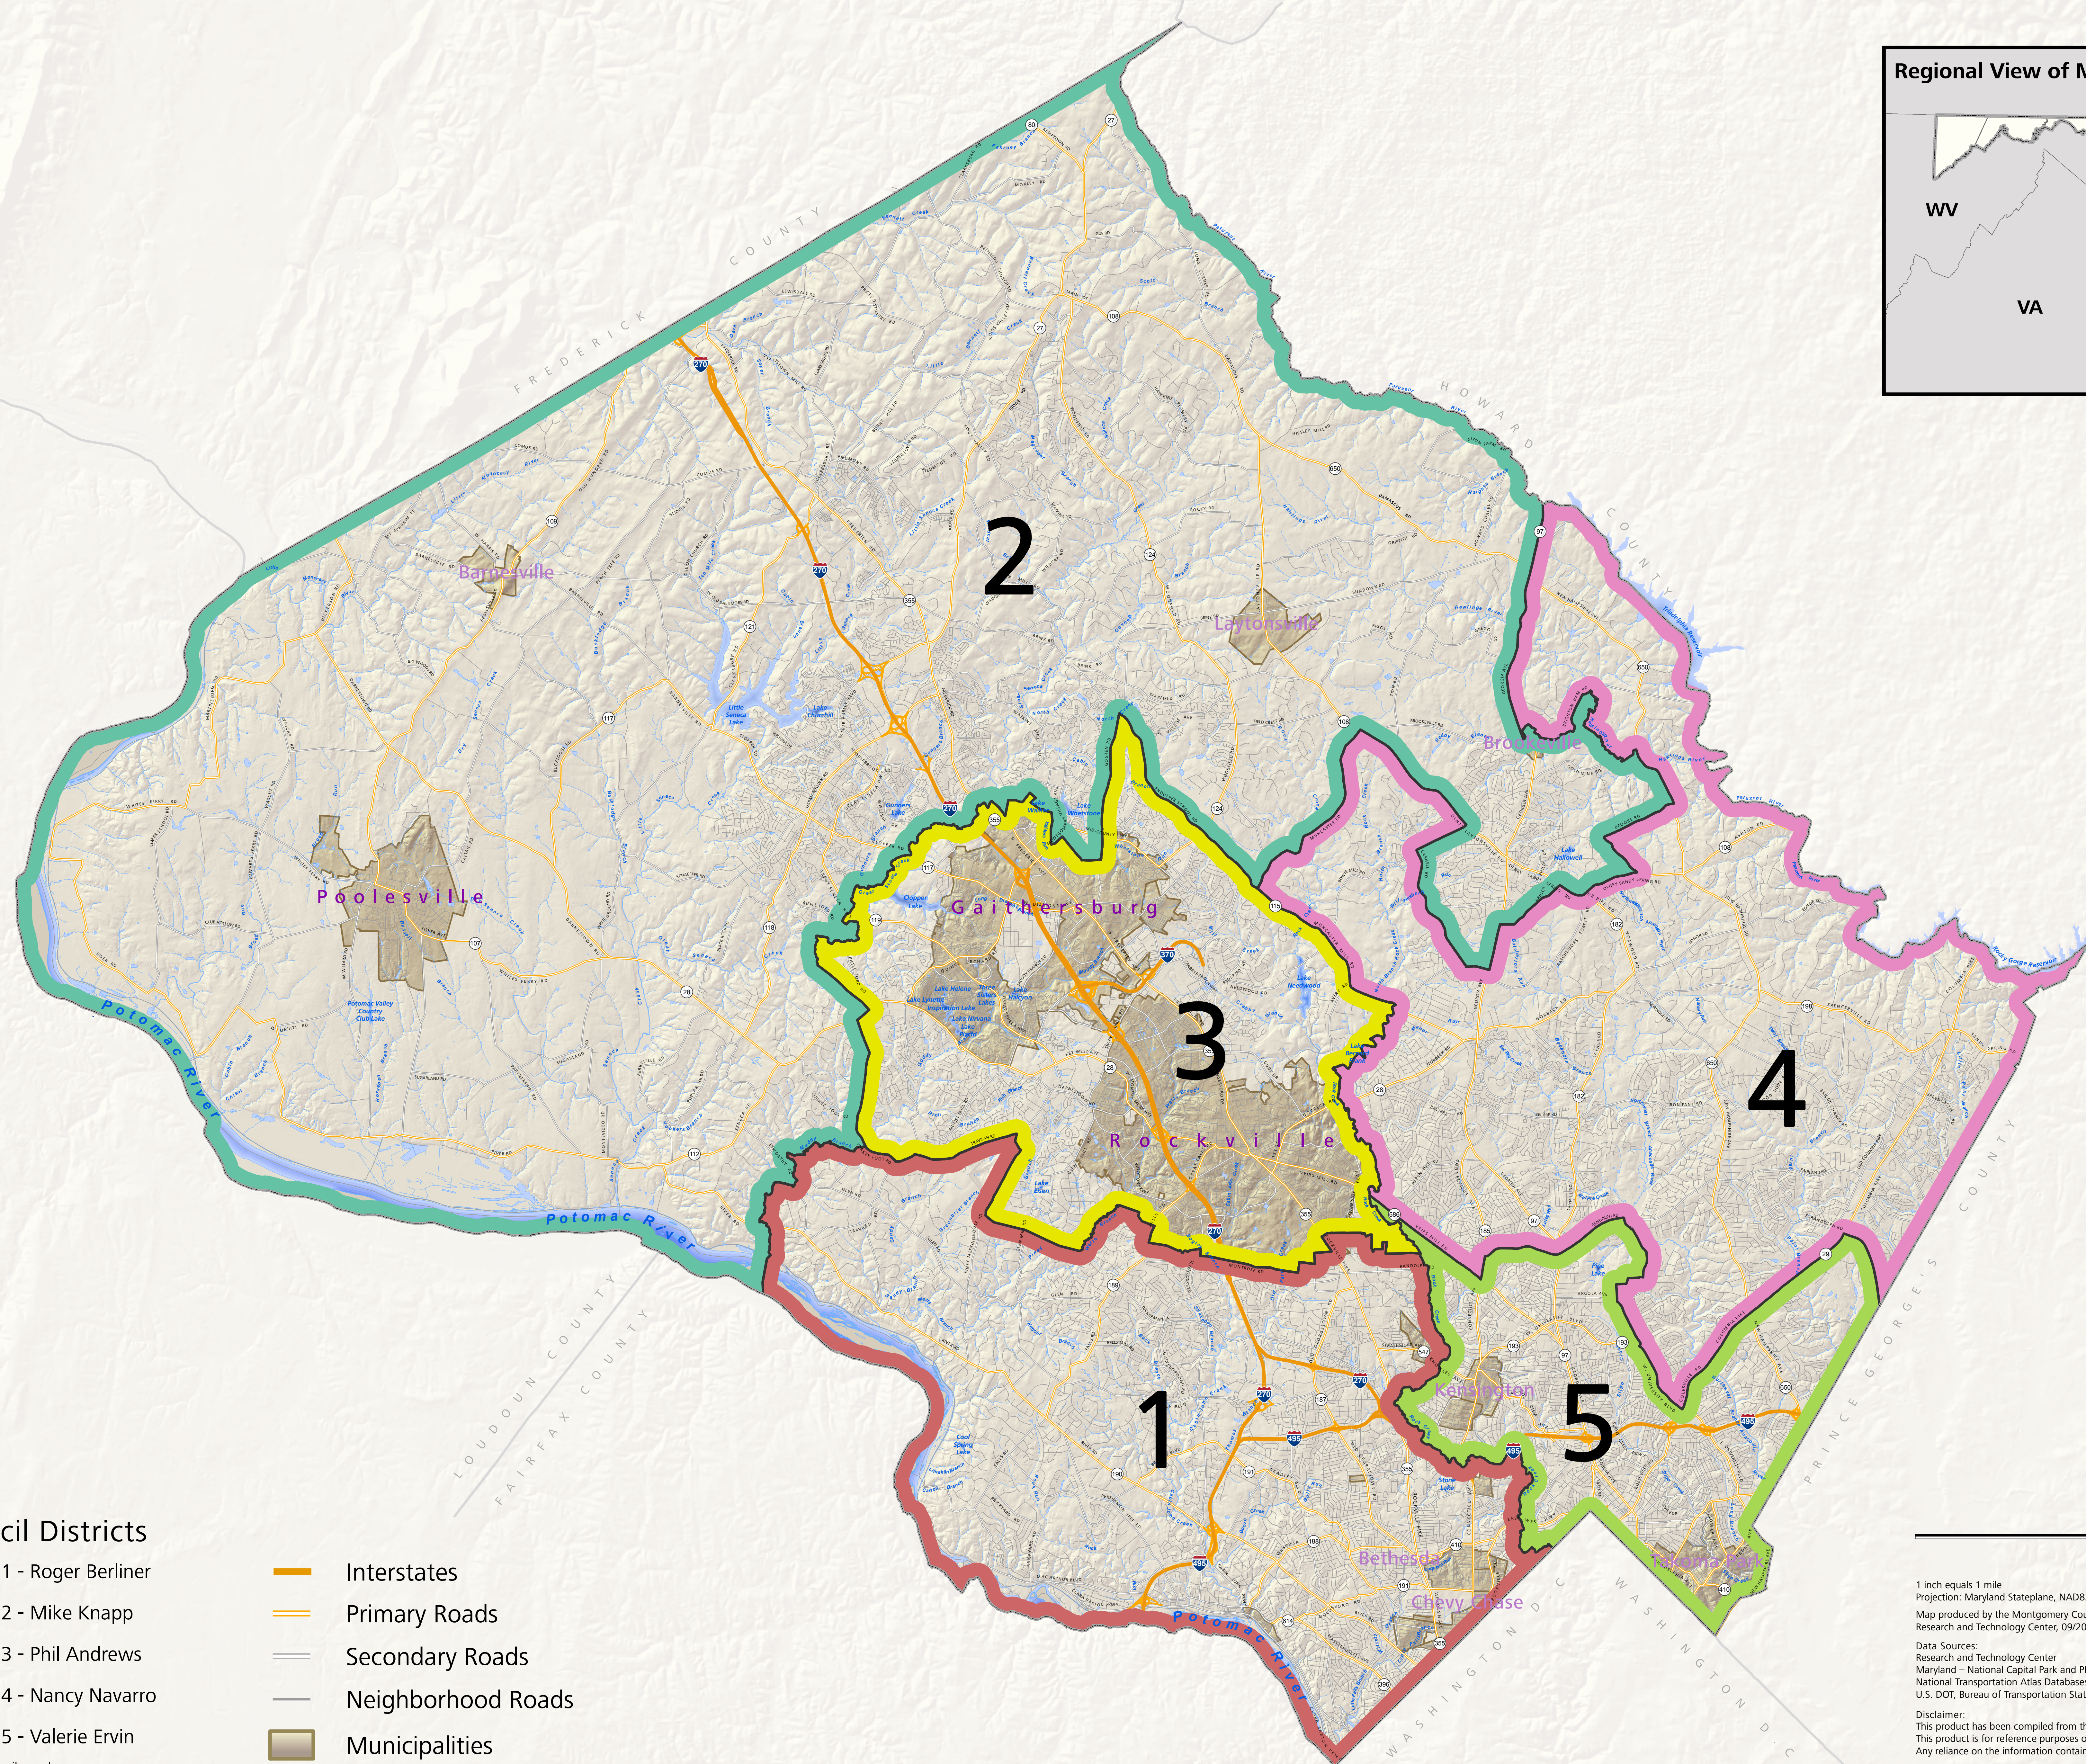

Council Districts - Montgomery County, MD

Council Districts

- 1 - Roger Berliner
- 2 - Mike Knapp
- 3 - Phil Andrews
- 4 - Nancy Navarro
- 5 - Valerie Ervin

- Interstates
- Primary Roads
- Secondary Roads
- Neighborhood Roads
- Municipalities

At-Large Council members:
Marc Elrich, Nancy Floreen,
George Leventhal, Duchy Trachtenberg

1 inch equals 1 mile
Projection: Maryland Stateplane, NAD83
Map produced by the Montgomery County Planning Department
Research and Technology Center, 09/2009

Disclaimer:
This product has been compiled from the most accurate source data from Montgomery County, MD.
This product is for reference purposes only and is not to be construed as a legal document or survey instrument.
Any reliance on the information contained herein is at the user's own risk.