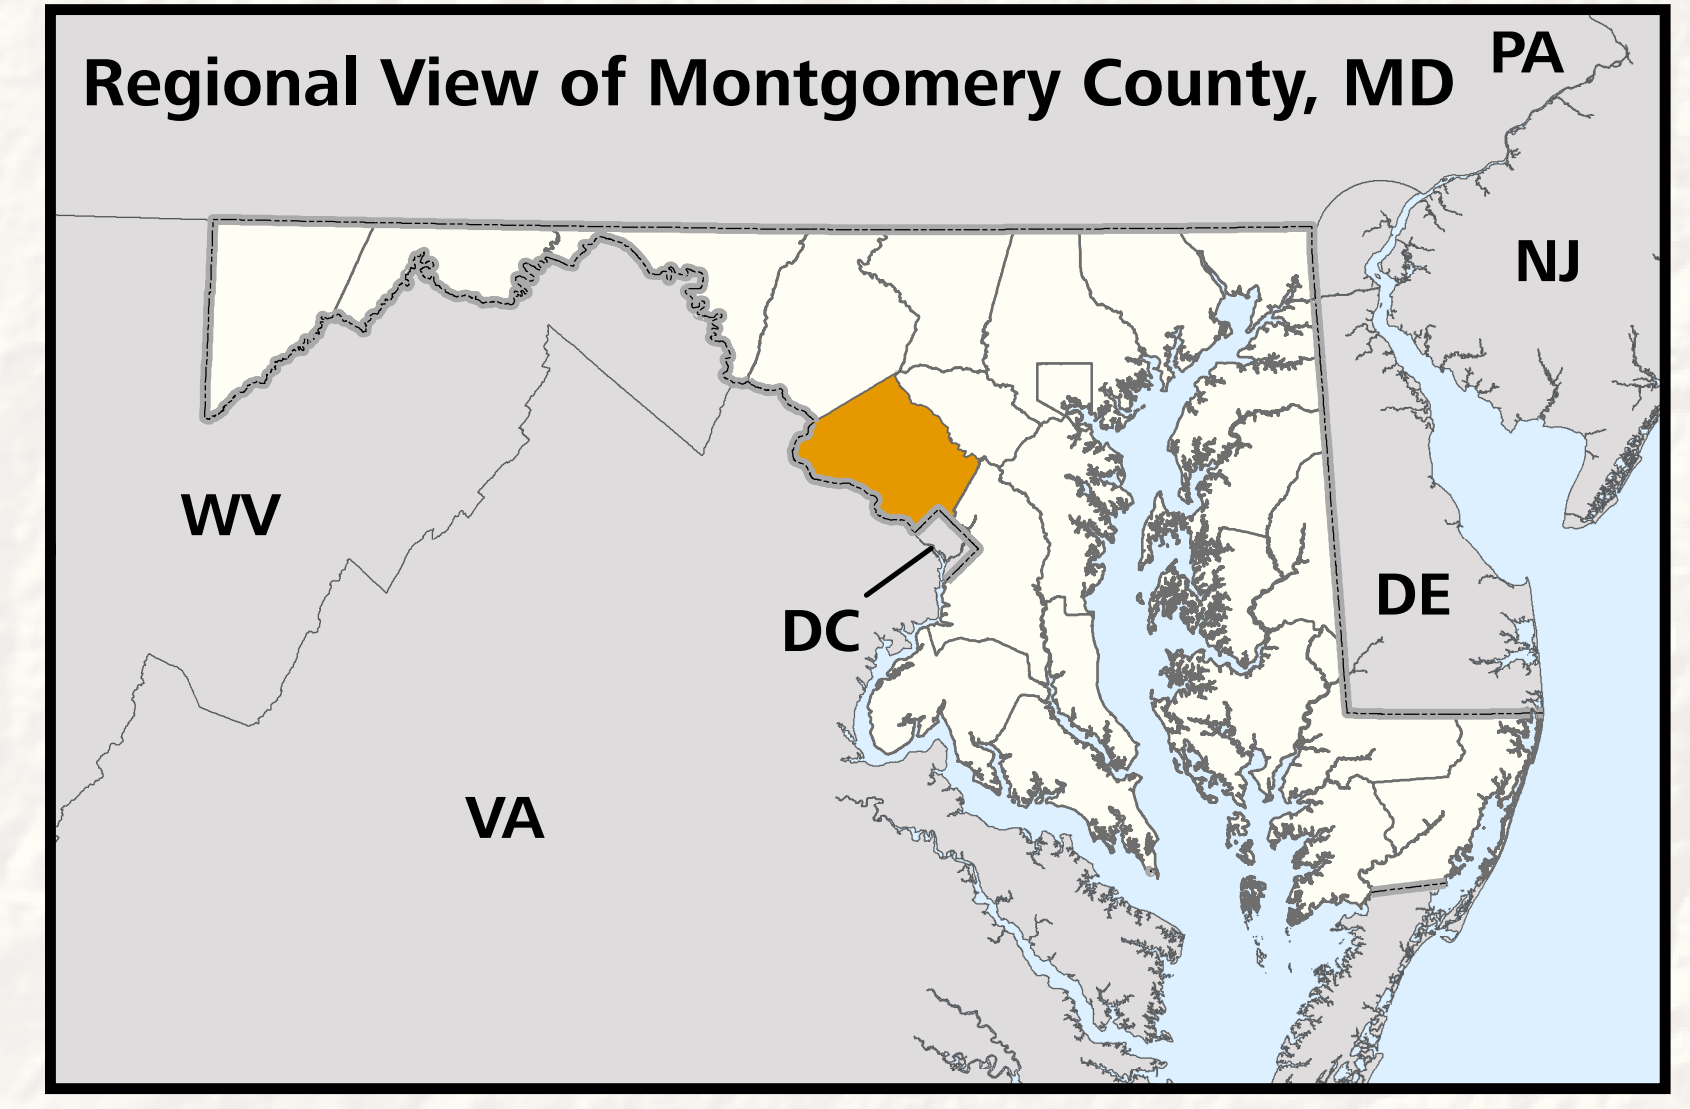

Council Districts - Montgomery County, MD

Council Districts

- 1 - Roger Berliner
- 2 - Mike Knapp
- 3 - Phil Andrews
- 4 - Nancy Navarro
- 5 - Valerie Ervin

- Interstates
- Primary Roads
- Secondary Roads
- Neighborhood Roads
- Municipalities

At-Large Council members:
Marc Elrich, Nancy Floreen,
George Leventhal, Duchy Trachtenberg

1 inch equals 1 mile
Projection: Maryland Stateplane, NAD83
Map produced by the Montgomery County Planning Department
Research and Technology Center, 09/2009

Disclaimer:
This product has been compiled from the most accurate source data from Montgomery County, MD.
This product is for reference purposes only and is not to be construed as a legal document or survey instrument.
Any reliance on the information contained herein is at the user's own risk.