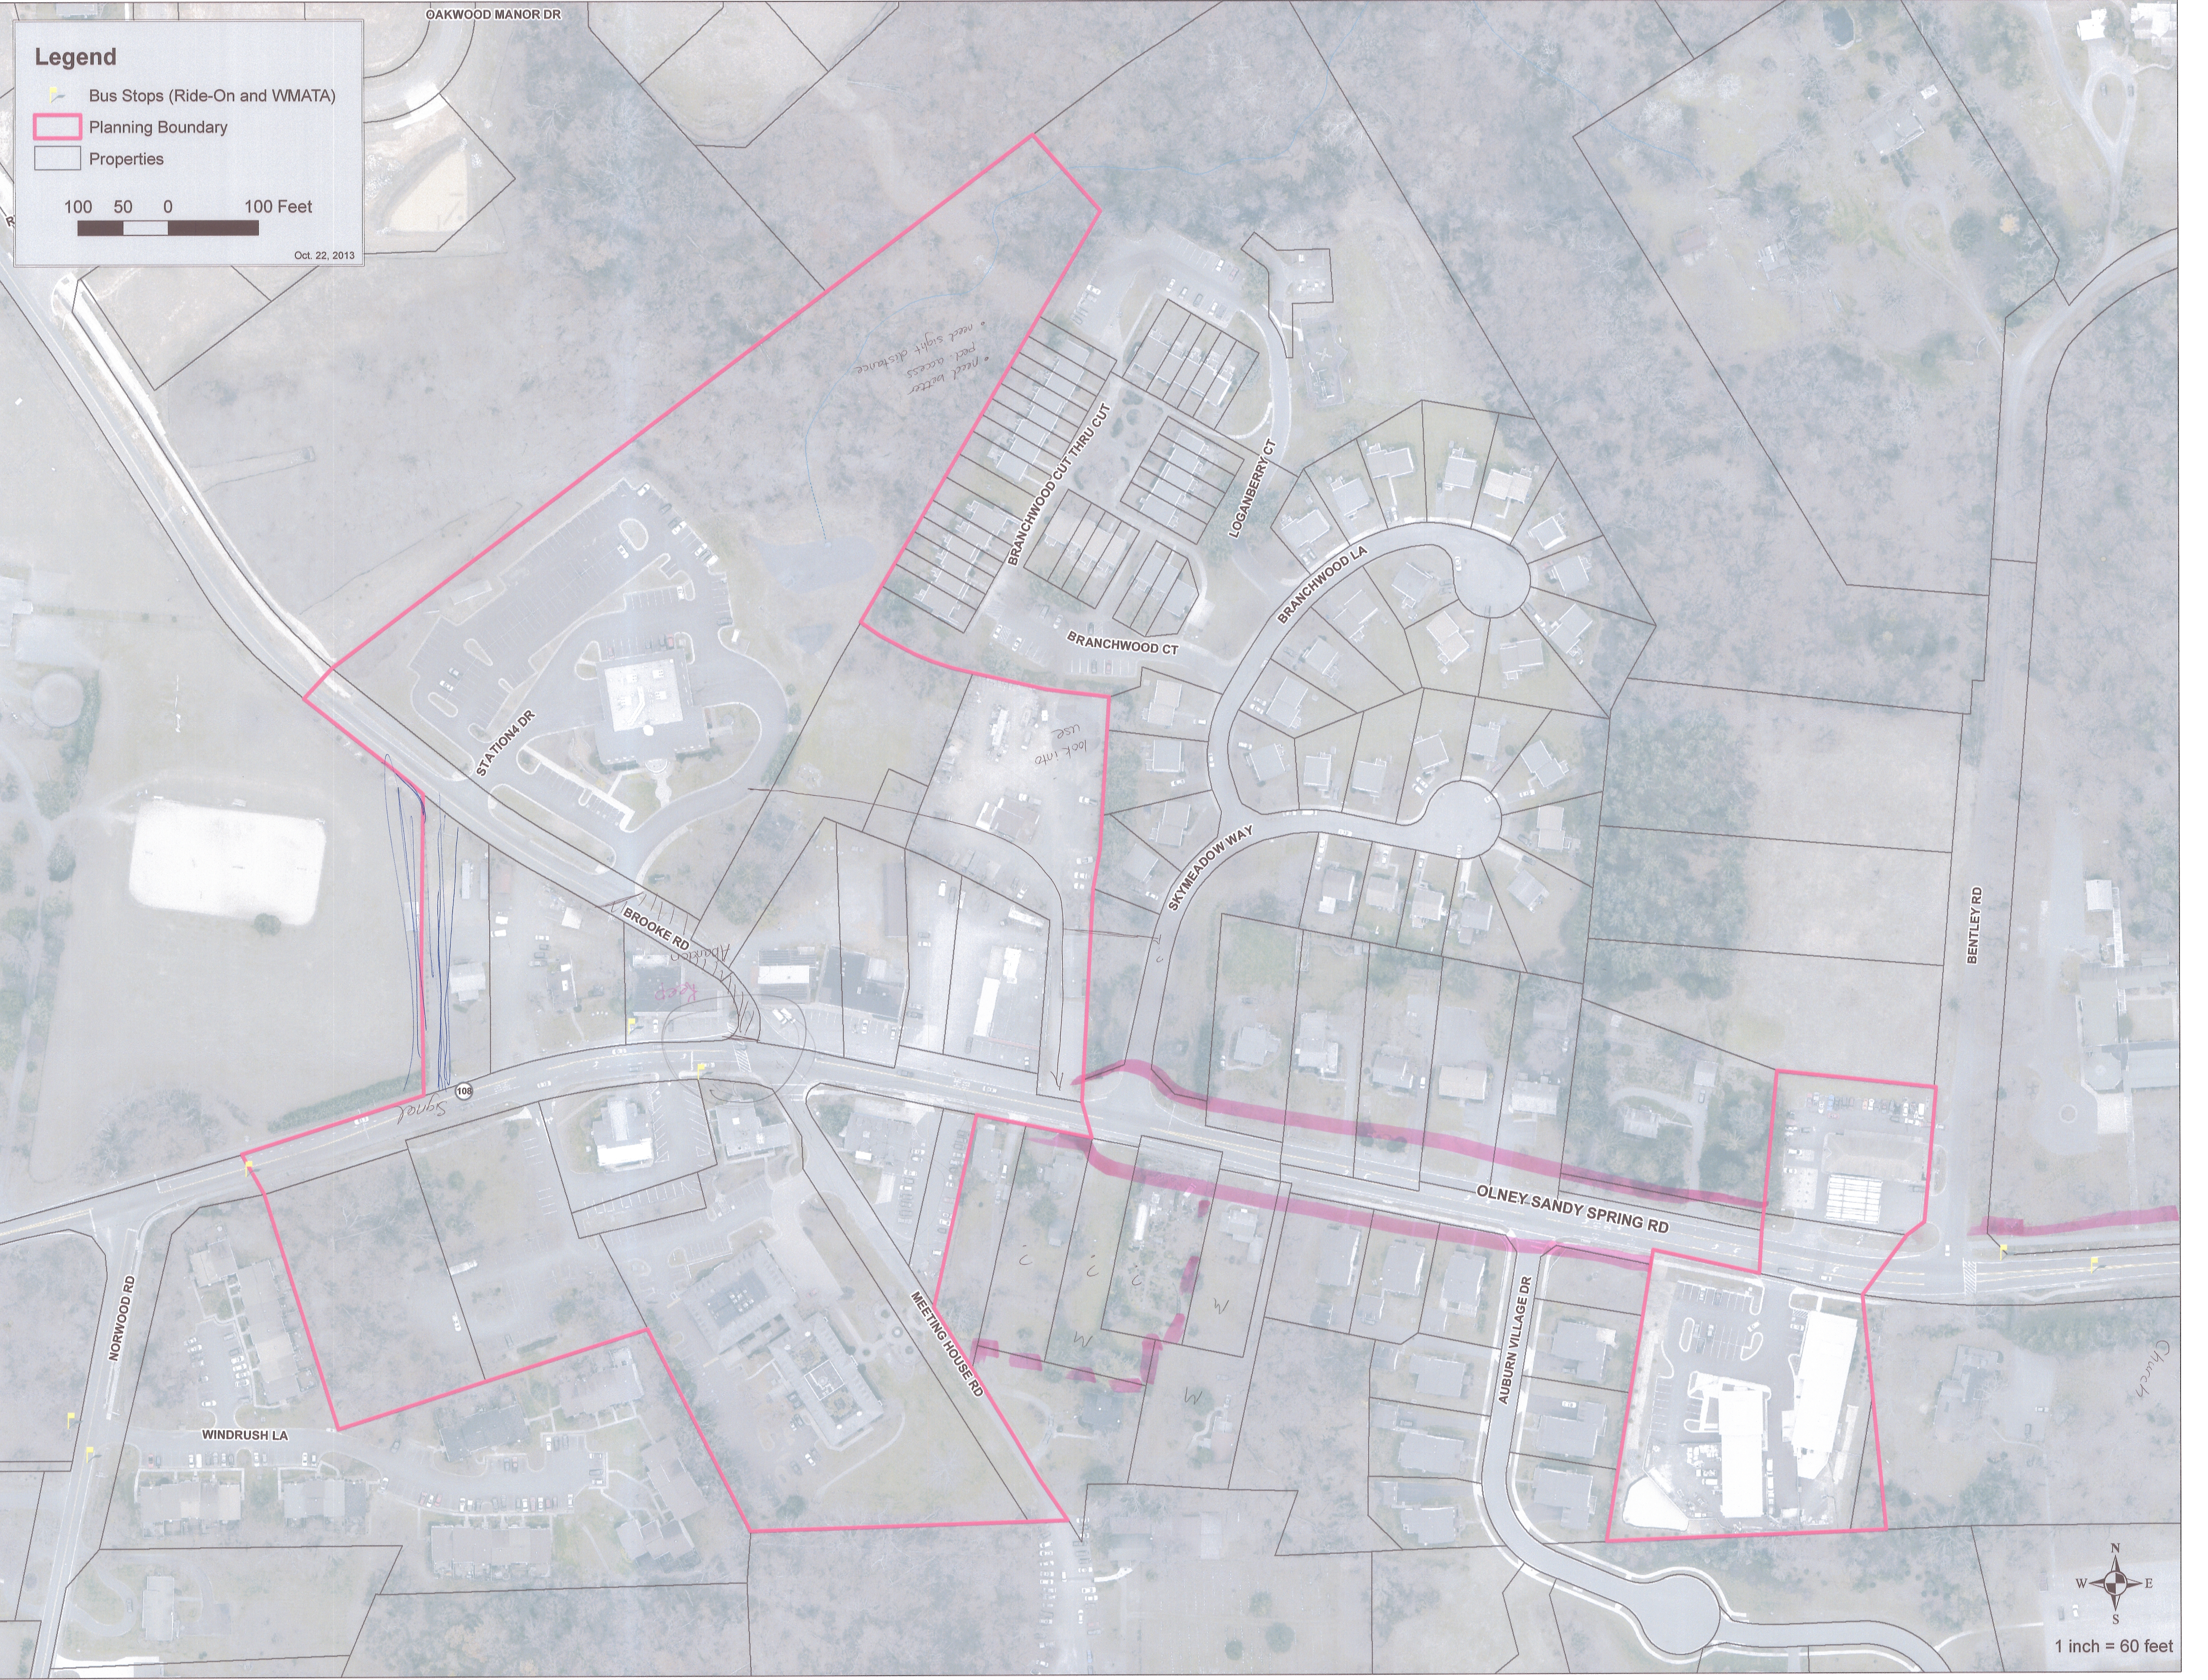

OAKWOOD MANOR DR

**Legend**

-  Bus Stops (Ride-On and WMATA)
-  Planning Boundary
-  Properties

Oct. 22, 2013

1 inch = 60 feet

*Table 1*