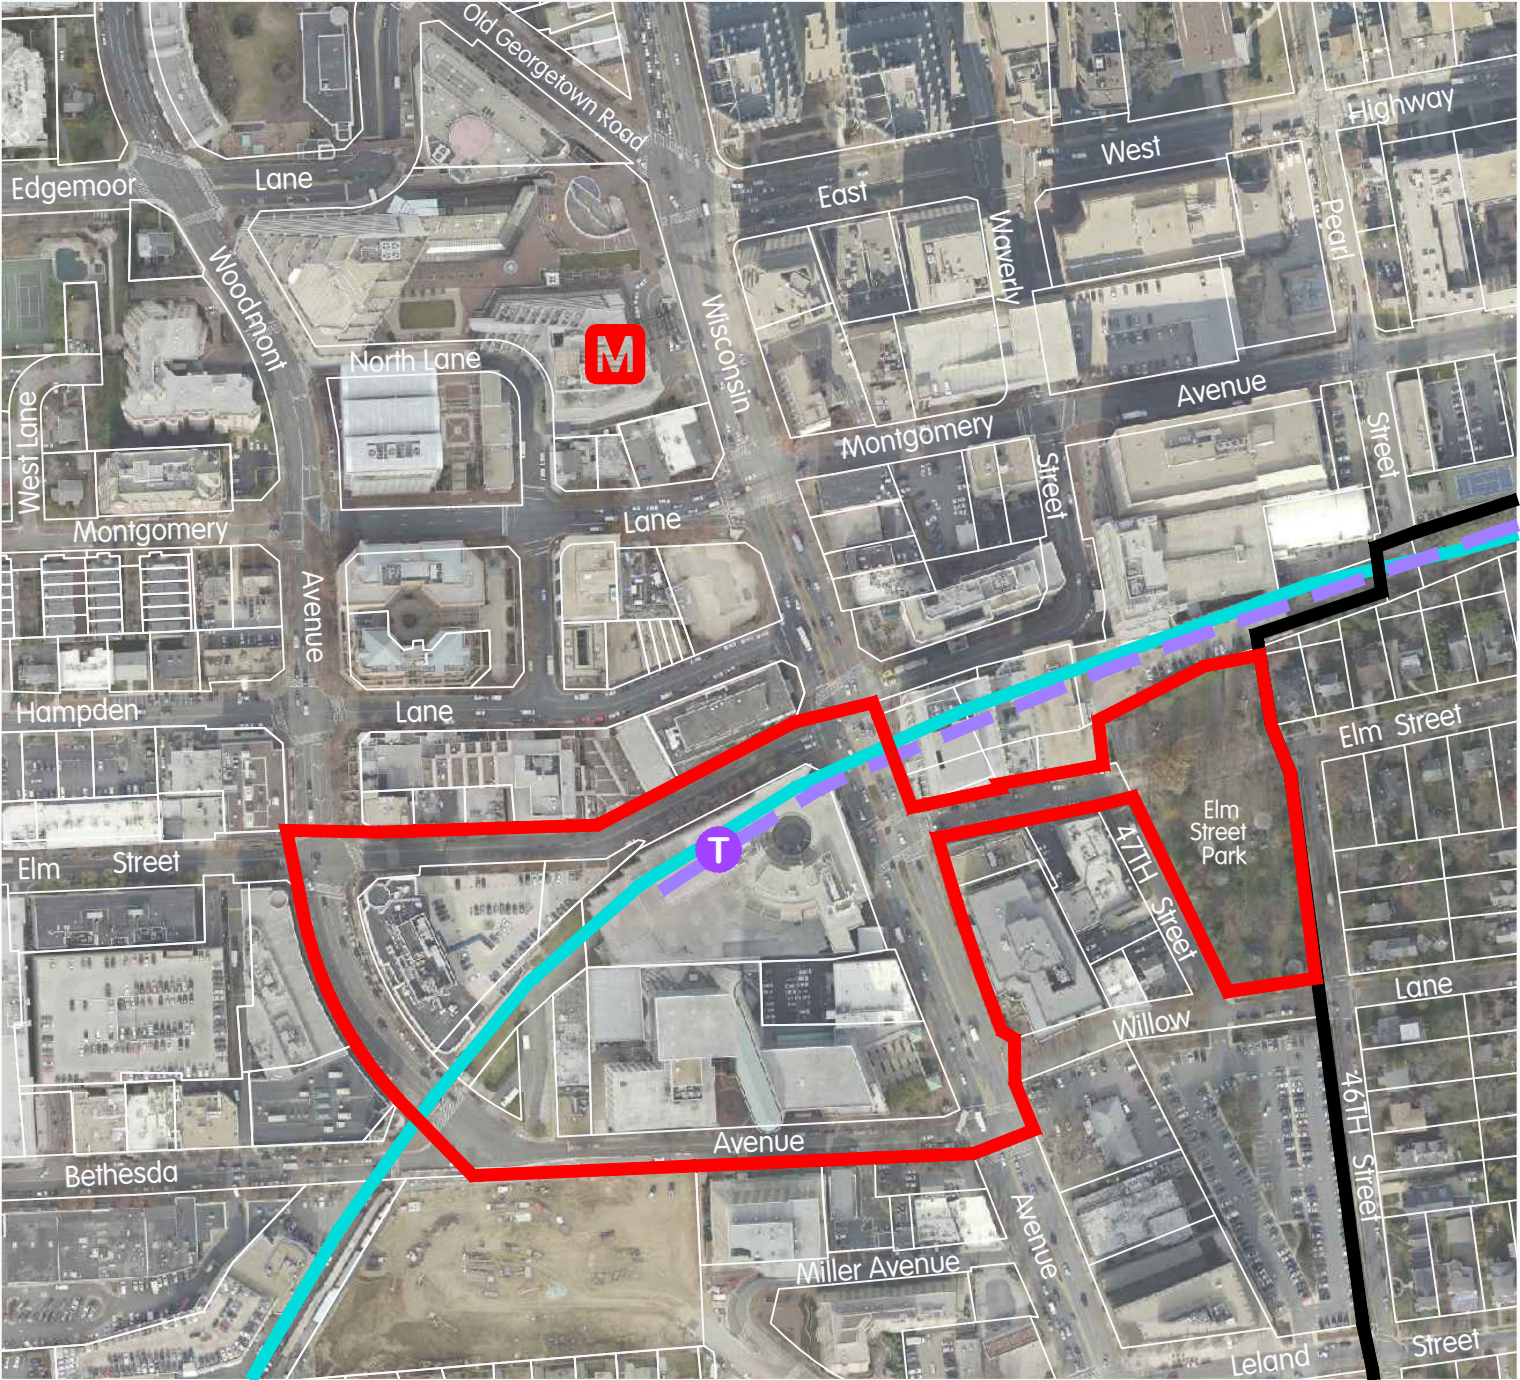

Bethesda Purple Line Station Plan

 BPLS Boundary	 Capital Crescent Trail	 Metro Station
 Bethesda CBD Boundary	 Purple Line	 Planned Purple Line Station